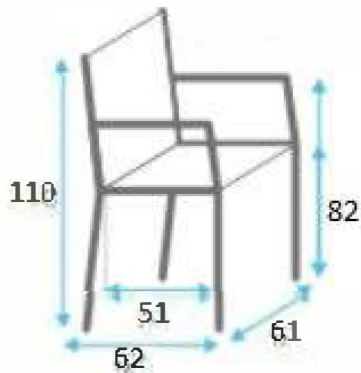

# BEATRICE BETA BARSTOOL

SKU:CMMOAS-403-CDBEATRBE

	← 1.4 m → FABRIC CONSUMPTION (M)				LEATHER (M2)
	1 UN	2 UN	4 UN	6 UN	1 UN
SINGLE FABRIC	2.10	4.20	8.40	12.60	3.97

**Dimensions:**

Height: 110cm - 43.3 in  
 Width: 61cm - 24.0 in  
 Depth: 62cm - 24.4 in  
 Seat Height: 82cm - 32.3 in