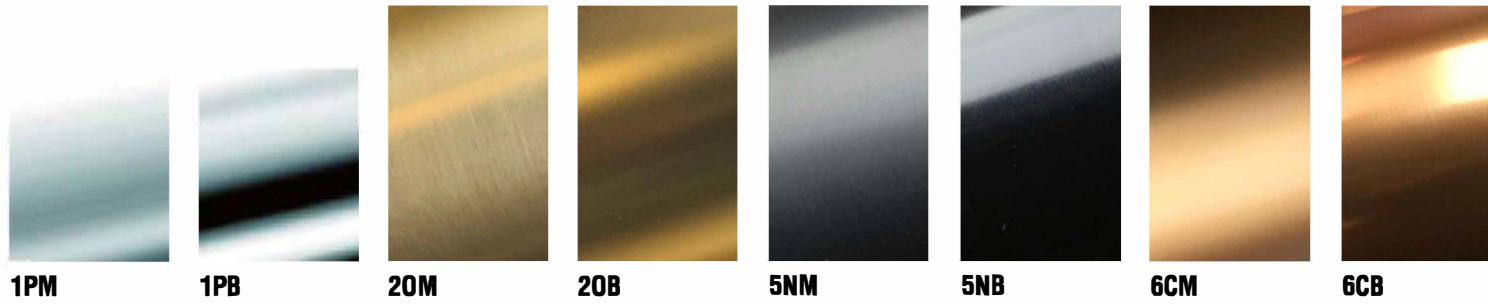

Materials: Aluminum Structure.

ACERO Y ALUMINIO / ALUMINIUM & STEEL / ALUMINIUM ET ACIER

PINTURA / PAINT / PEINT

1PL
RAL9010

3PL
RAL3000

4PL
RAL6019

5PL
RAL1019

7PL
RAL9005

8PL
RAL7024

9PL
RAL9006

10PL
RAL9006

13PL
RAL6003

15PL
RAL1015

17PL
RAL8012

18PL
RAL8014

MARTELÉ / HAMMERED / MARTELÉE

1MT
BLACK

2MT
COPPER

ALUMINIO ANODIZADO / ANODIZED ALUMINIUM / ALUMINIUM ANODISÉ

Please be aware that the actual colors might vary from what you see on your screen, as monitor settings can differ.