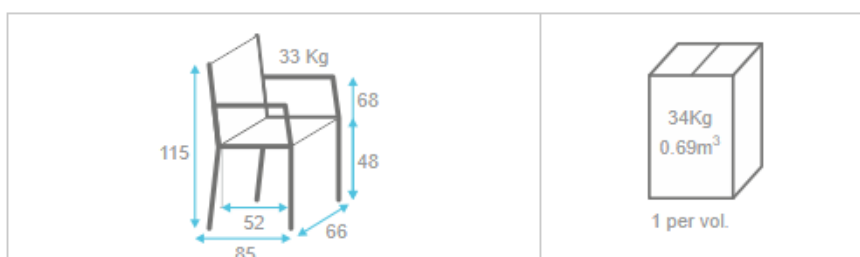

# Artemis Relax

SKU:CMMOAS-402- Artemis Relax

	← 1.4 m → FABRIC CONSUMPTION (M)				LEATHER (M2)
	1 UN	2 UN	4 UN	6 UN	1 UN
SINGLE FABRIC	2.95	5.90	11.80	17.70	5.58

**BASE**

WOOD	€	STOCK	MIN
Beech Wood	-0	✓	0

**Dimensions:**

Height: 115 cm - 45.3"  
 Width: 66 cm - 26"  
 Depth: 85 cm - 33.5"  
 Seat Height: 48 cm - 18.9"  
 Arm Height: 68 cm - 26.8"

**Material:**

Solid beech wood frame and it is available with an upholstered seat and back. This product is offered in other finishes, and in fabric, leather or COM. Contact us for dimensions and finishes customizations.