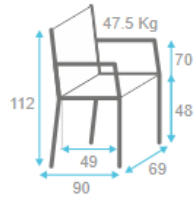

Artemis Deluxe

SKU:CMMOAS-402- Artemis Deluxe

48.5Kg
0.74m³

1 per vol.

	← 1.4 m → C CONSUMPTION (M)				HER (M2)
	1 UN	2 UN	4 UN	6 UN	
SINGLE FABRIC	5.00	10.00	20.00	30.00	9.45
ZONE A	2.40	4.80	-	-	4.00
ZONE B	2.20	4.40	-	-	4.00
ZONE C	0.50	1.00	-	-	1.00

BASE

WOOD	STOCK	MIN
Beech Wood	✔	0

- A
- B
- C

Dimensions:

Height: 112 cm - 44.1"
 Width: 69 cm - 27.2"
 Depth: 90 cm - 35.4"
 Seat Height: 48 cm - 18.9"
 Arm Height: 70 cm - 27.6"

Material:

Solid beech wood frame and it is available with an upholstered seat and back. This product is offered in other finishes, and in fabric, leather or COM. Contact us for dimensions and finishes customizations.