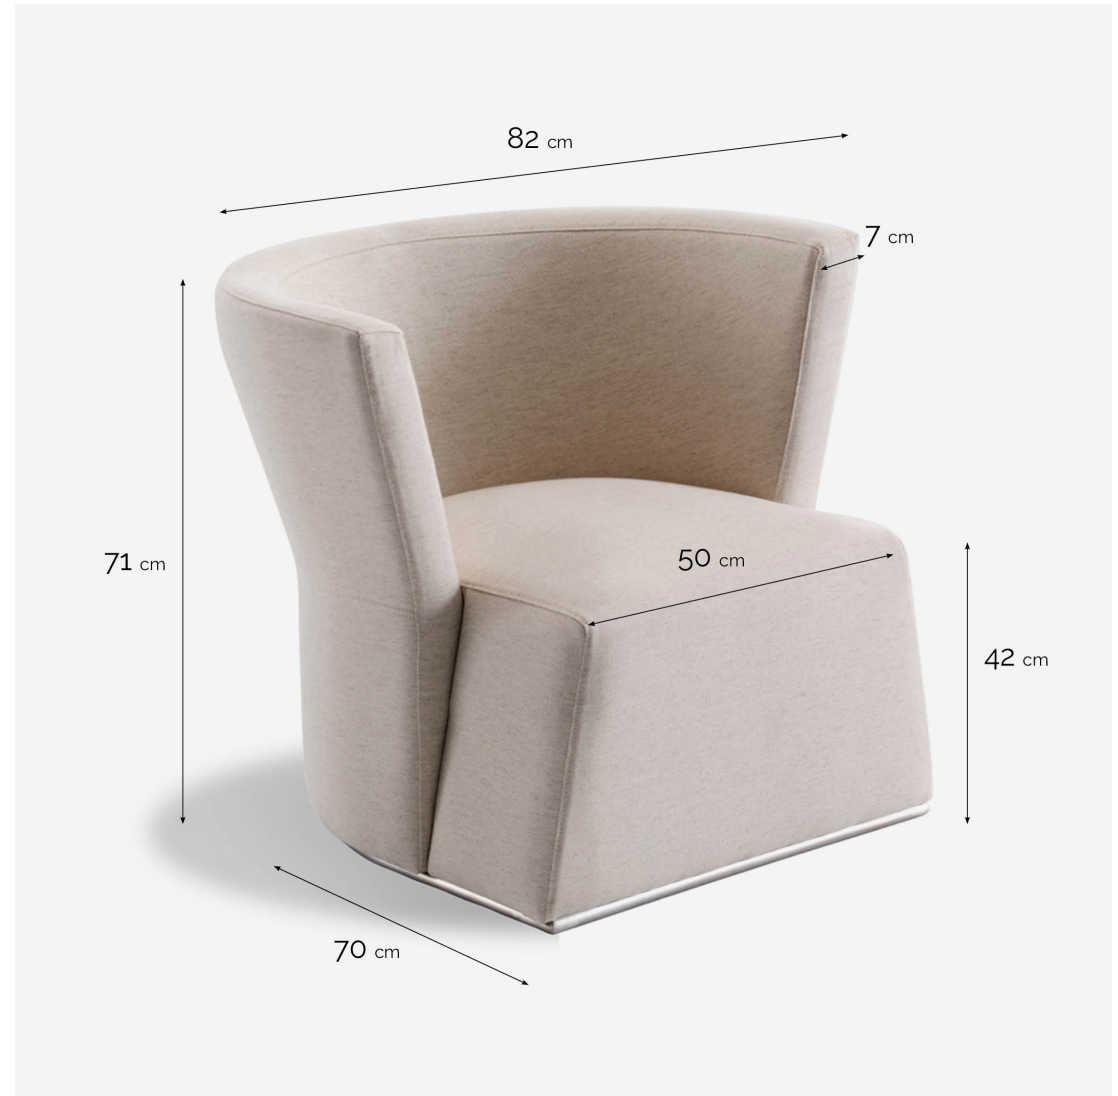

Arko Swivel Armchair

SKU: BEMOAR-402- 940BG

Product type: Indoor Armchair

32.25" W x 27.5" D x 28" H - 16.5" SH

The combination between modernity and tradition turn Arko armchair into the ideal product to decorate in which we want to communicate an air of sophistication.

MATERIALS: The upholstery is available in COM , Fabrics or leather.
FINISHES: Metal rotating base finished in a colored epoxy lacquer.

MONDO

METAL / *METAL* / MÉTAL

Acero Inox / *Stainless Steel* / Acier Inox