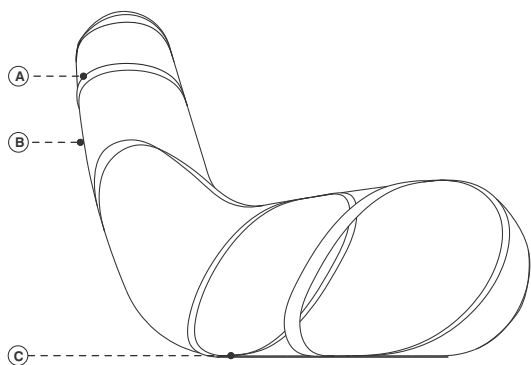

Aria

Family

Armchair

Designer

Antonio Rodriguez / 2012

Dati tecnici · Technical data · Données techniques · Technische Angaben

A. Telaio in acciaio verniciato
B. Rivestimento in cuoio
C. Feltro

A. Lacquered stainless steel frame
B. Saddle leather cover
C. Felt

39 cm
15 3/8"

100 cm
39 3/8"

116 cm
45 5/8"

76 cm
29 7/8"

39 cm
15 3/8"

100 cm
39 3/8"