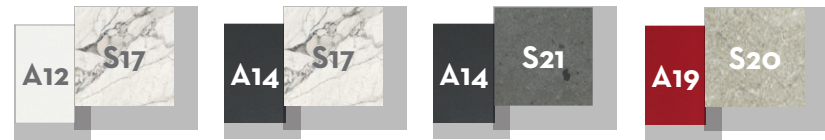

## DINING TABLE 290X100 / CODE: AGOALUTP290

	Width	Depth	Height
cm	290	100	76
inch	114.2	39.4	29.9