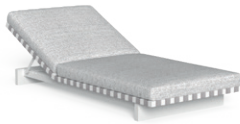

SUNBED / CODE: AGOALULET

	Width	Depth	Height	H. cushion
cm	205	91	33	15
inch	80.7	35.8	13.0	5.9