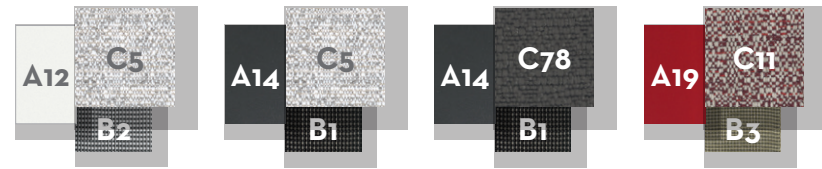

POUF / CODE: AGOALUPUF

	Width	Depth	Height	H. seat	H. cushion
cm	98	95	40	25	25
inch	38.6	37.4	15.7	9.8	9.8