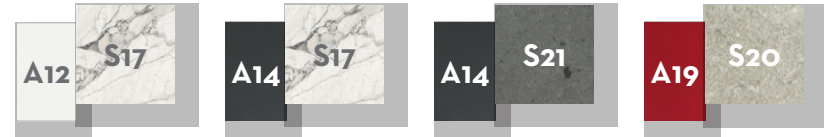

## COFFEE TABLE 100X95 / CODE: AGOALUTC100

	Width	Depth	Height
cm	100	95	16
inch	39.4	37.4	6.3

COFFEE TABLE 113X80 / CODE: AGOALUTC113

KG 24,0 | unit 1 0,44 mc | ☁️ 0%

	Width	Depth	Height
cm	113	80	33
inch	44.5	31.5	13.0