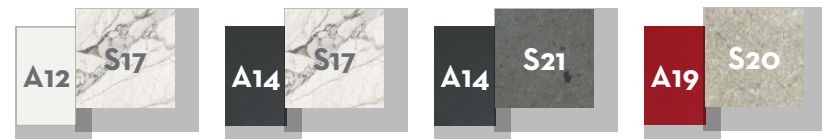

## COFFEE TABLE 100X95 / CODE: AGOALUTC100

	Width	Depth	Height
cm	100	95	16
inch	39.4	37.4	6.3

COFFEE TABLE 113X80 / CODE: AGOALUTC113

KG 24,0 | unit 1 0,44 mc | ☁️ 0%

	Width	Depth	Height
cm	113	80	33
inch	44.5	31.5	13.0