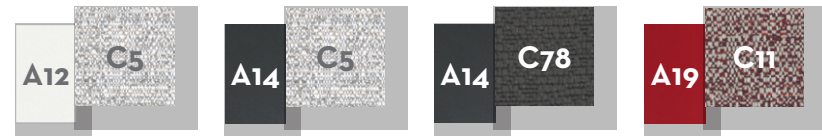

LOUNGE ARMCHAIR / CODE: AGOALUPL

	Width	Depth	Height	H. seat	H. cushion
cm	70	68	64	40	17
inch	27.6	26.8	25.2	15.7	6.7