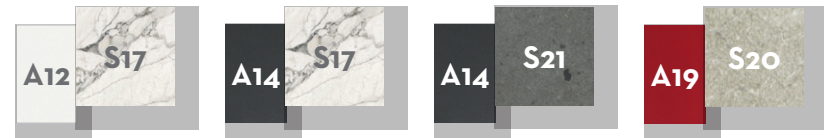

COFFEE TABLE 157X80 / CODE: AGOALUTC157

KG 37,0 | unit 1 0,60 mc | ☁️ 0%

	Width	Depth	Height
cm	157	80	33
inch	61.8	31.5	13.0