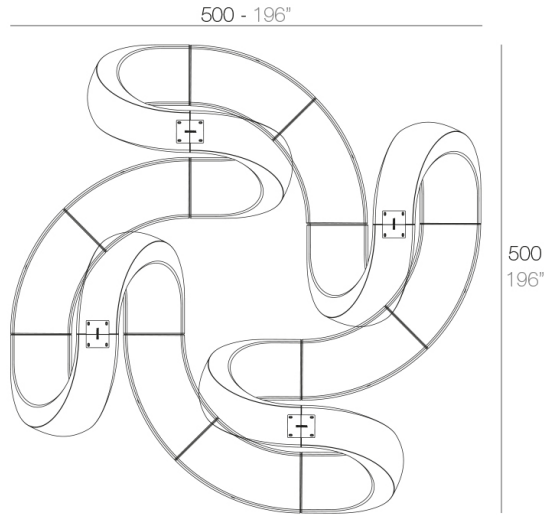

## And 218x185x234

The And Collection outdoor design bench is a spatial concept. A volume that cuts through the air, creating emotional turbulence for those who get swept up in it.

## Combinations

---

**8 x 60007** AND - AND  
**8 x 60006** AND Banco - AND Bench

**4 x 60007** AND - AND  
**8 x 60006** AND Banco - AND Bench

**4 x 60007** AND - AND

**2 x 60007** AND - AND  
**8 x 60006** AND Banco - AND Bench