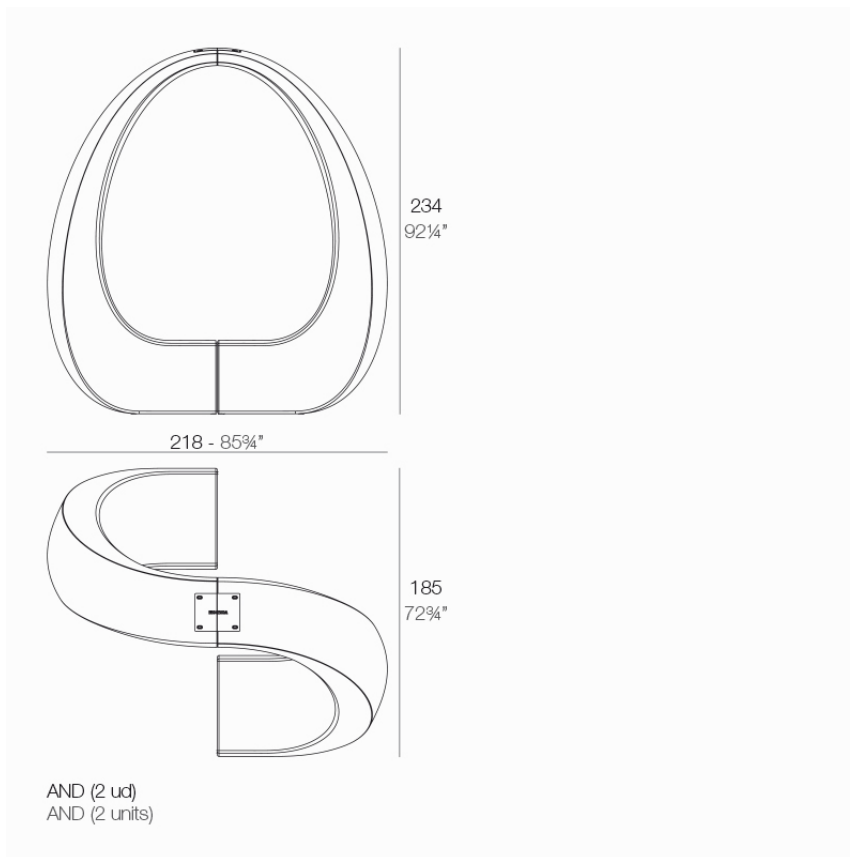

Info

Description

Made of polyethylene resin by rotational moulding. 100% Recyclable. Item suitable for indoor and outdoor use. Available in different finishes.

Weight: 87.22 Kg