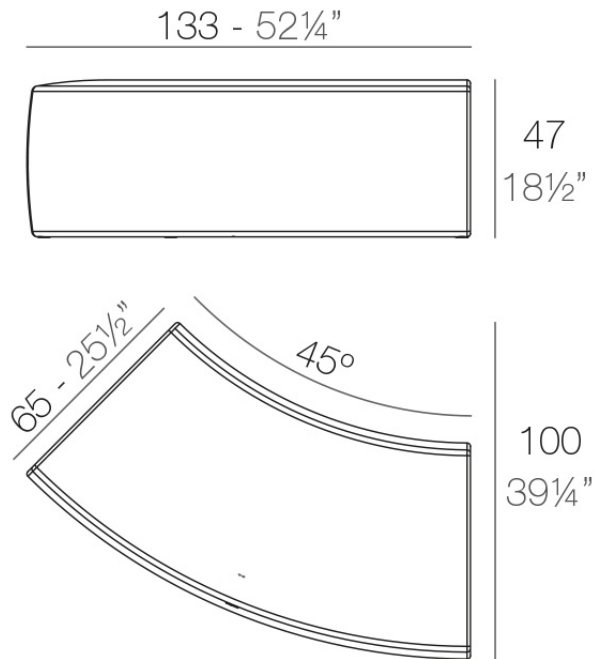

# And bench 133x65x47

The And Collection outdoor design bench is a spatial concept. A volume that cuts through the air, creating emotional turbulence for those who get swept up in it.

### Description

Made of polyethylene resin by rotational moulding. 100% Recyclable. Item suitable for indoor and outdoor use. Available in different finishes.

Weight: 25.2 Kg

AND Banco  
AND Bench

## And 218x185x234

The And Collection outdoor design bench is a spatial concept. A volume that cuts through the air, creating emotional turbulence for those who get swept up in it.