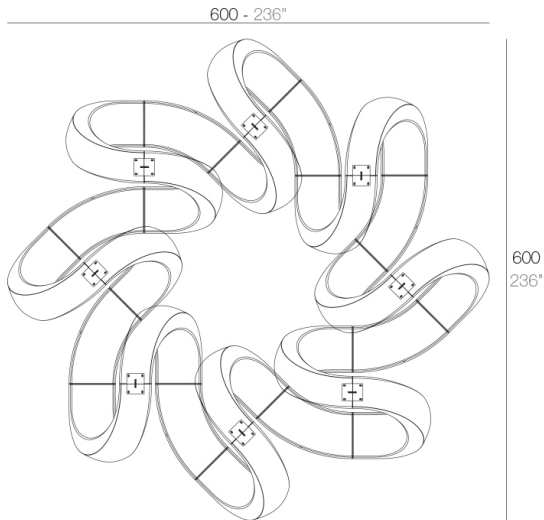

## And 218x185x234

The And Collection outdoor design bench is a spatial concept. A volume that cuts through the air, creating emotional turbulence for those who get swept up in it.

## Combinations

---

**8 x 60007** AND - AND  
**8 x 60006** AND Banco - AND Bench

**4 x 60007** AND - AND  
**8 x 60006** AND Banco - AND Bench

**4 x 60007** AND - AND

**2 x 60007** AND - AND  
**8 x 60006** AND Banco - AND Bench