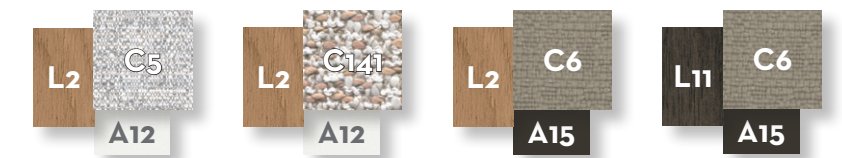

### Finishing

Aluminium frame

Stainless steel frame (only for lounge/dining armchair)

Accoya wood frame

Seat / back / armrest fabric cushions

Seat / back leather for living/dining armchair

Pillows fabric 50x50 45x45 45x25 (optional)

SOFA 3 SEATER FABRIC DX + WOOD SX ARM / CODE: ALLDIV3P-01

SOFA 3 SEATER FABRIC SX + WOOD DX ARM / CODE: ALLDIV3P-02

SOFA 3 SEATER FABRIC ARM / CODE: ALLDIV3P-03

SOFA 3 SEATER WOOD ARM / CODE: ALLDIV3P-04

SOFA DX 3 SEATER FABRIC ARM / CODE: ALLDX3P-01

SOFA SX 3 SEATER FABRIC ARM / CODE: ALLSX3P-01

SOFA DX 3 SEATER WOOD ARM / CODE: ALLDX3P-02

	Width	Depth	Height	H. armrest	H. seat	H. cushion
cm	285	95	70	49	40	20
inch	112.2	37.4	27.6	19.3	15.7	7.9