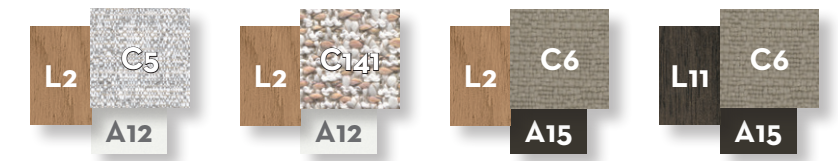

SUNBED / CODE: ALLLET

	Width	Depth	Height	H. seat	H. cushion
cm	215	80	45	40	10
inch	84.6	31.5	17.7	15.7	3.9