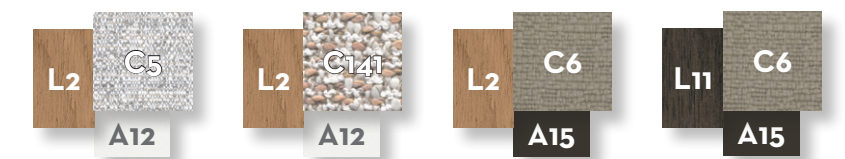

Width	Depth	Height	H. armrest	H. seat	H. cushion
cm	285	95	70	49	40	20
inch	112.2	37.4	27.6	19.3	15.7	7.9

	Width	Depth	Height	H. armrest	H. seat	H. cushion
cm	285	95	70	49	40	20
inch	112.2	37.4	27.6	19.3	15.7	7.9

	Width	Depth	Height	H. armrest	H. seat	H. cushion
cm	280	95	70	49	40	20
inch	110.2	37.4	27.6	19.3	15.7	7.9

	Width	Depth	Height	H. armrest	H. seat	H. cushion
cm	280	95	70	49	40	20
inch	110.2	37.4	27.6	19.3	15.7	7.9

	Width	Depth	Height	H. armrest	H. seat	H. cushion
cm	280	95	70	49	40	20
inch	110.2	37.4	27.6	19.3	15.7	7.9

	Width	Depth	Height	H. armrest	H. seat	H. cushion
cm	280	95	70	49	40	20
inch	110.2	37.4	27.6	19.3	15.7	7.9

	Width	Depth	Height	H. seat	H. cushion
cm	280	95	70	40	20
inch	110.2	37.4	27.6	15.7	7.9

	Width	Depth	Height	H. seat	H. cushion
cm	280	95	70	40	20
inch	110.2	37.4	27.6	15.7	7.9

	Width	Depth	Height	H. armrest	H. seat	H. cushion
cm	215	95	70	49	40	20
inch	84.6	37.4	27.6	19.3	15.7	7.9

	Width	Depth	Height	H. armrest	H. seat	H. cushion
cm	215	95	70	49	40	20
inch	84.6	37.4	27.6	19.3	15.7	7.9

	Width	Depth	Height	H. armrest	H. seat	H. cushion
cm	210	95	70	49	40	20
inch	82.7	37.4	27.6	19.3	15.7	7.9

	Width	Depth	Height	H. armrest	H. seat	H. cushion
cm	220	95	70	49	40	20
inch	86.6	37.4	27.6	19.3	15.7	7.9