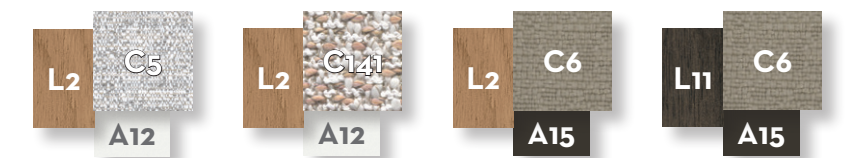

Width	Depth	Height	H. armrest	H. seat	H. cushion
cm	210	95	70	49	40	20
inch	82.7	37.4	27.6	19.3	15.7	7.9