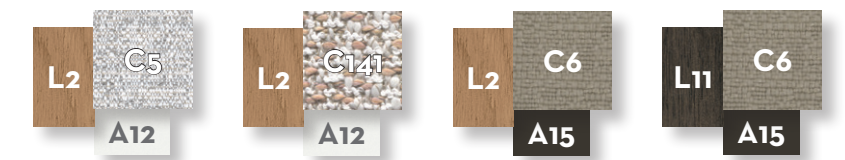

SOFA CX 3 SEATER + SX SHELF / CODE: ALLCX3P-02

	Width	Depth	Height	H. seat	H. cushion
cm	280	95	70	40	20
inch	110.2	37.4	27.6	15.7	7.9

SOFA 2 SEATER FABRIC DX + WOOD SX ARM / CODE: ALLDIV2P-01

	Width	Depth	Height	H. armrest	H. seat	H. cushion
cm	215	95	70	49	40	20
inch	84.6	37.4	27.6	19.3	15.7	7.9