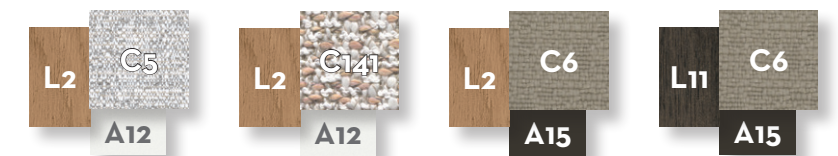

SOFA DX 2 SEATER WOOD ARM / CODE: ALLDX2P-02

	Width	Depth	Height	H. armrest	H. seat	H. cushion
cm	215	95	70	49	40	20
inch	84.6	37.4	27.6	19.3	15.7	7.9

SOFA XL DX LARGE ARM / CODE: ALLXLDX-01

	Width	Depth	Height	H. armrest	H. seat	H. cushion
cm	125	165	70	49	40	20
inch	49.2	65.0	27.6	19.3	15.7	7.9

SOFA SX 2 SEATER WOOD ARM / CODE: ALLSX2P-02

	Width	Depth	Height	H. armrest	H. seat	H. cushion
cm	215	95	70	49	40	20
inch	84.6	37.4	27.6	19.3	15.7	7.9

SOFA XL SX LARGE ARM / CODE: ALLXLSX-01

	Width	Depth	Height	H. armrest	H. seat	H. cushion
cm	125	165	70	49	40	20
inch	49.2	65.0	27.6	19.3	15.7	7.9