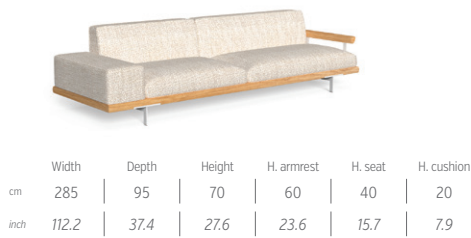

SOFA 3 SEATER FABRIC DX + WOOD SX ARM / CODE: ALLDIV3P-01

SOFA 3 SEATER FABRIC SX + WOOD DX ARM / CODE: ALLDIV3P-02