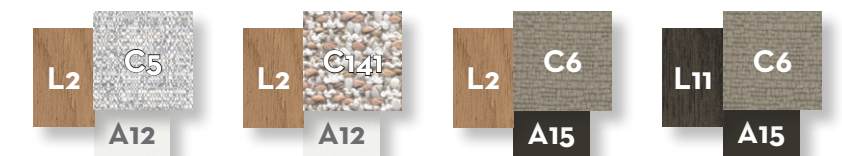

SOFA 3 SEATER FABRIC DX + WOOD SX ARM / CODE: ALLDIV3P-01

SOFA 3 SEATER FABRIC SX + WOOD DX ARM / CODE: ALLDIV3P-02

SOFA 3 SEATER FABRIC ARM / CODE: ALLDIV3P-03

SOFA 3 SEATER WOOD ARM / CODE: ALLDIV3P-04

SOFA DX 3 SEATER FABRIC ARM / CODE: ALLDX3P-01

SOFA SX 3 SEATER FABRIC ARM / CODE: ALLSX3P-01

SOFA DX 3 SEATER WOOD ARM / CODE: ALLDX3P-02

	Width	Depth	Height	H. armrest	H. seat	H. cushion
cm	285	95	70	49	40	20
inch	112.2	37.4	27.6	19.3	15.7	7.9