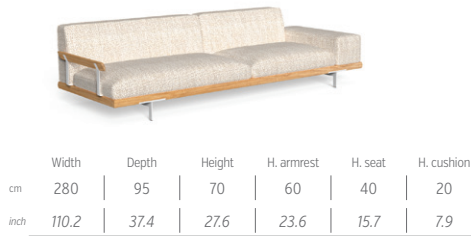

SOFA 3 SEATER FABRIC ARM / CODE: ALLDIV3P-03