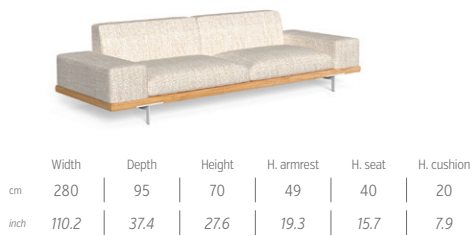

SOFA 3 SEATER WOOD ARM / CODE: ALLDIV3P-04