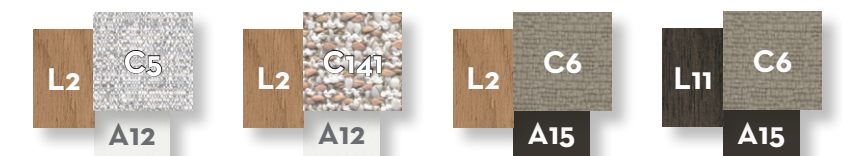

SOFA 3 SEATER FABRIC DX + WOOD SX ARM / CODE: ALLDIV3P-01

SOFA 3 SEATER FABRIC SX + WOOD DX ARM / CODE: ALLDIV3P-02

SOFA 3 SEATER FABRIC ARM / CODE: ALLDIV3P-03

SOFA 3 SEATER WOOD ARM / CODE: ALLDIV3P-04

SOFA DX 3 SEATER FABRIC ARM / CODE: ALLDX3P-01

SOFA SX 3 SEATER FABRIC ARM / CODE: ALLSX3P-01

SOFA DX 3 SEATER WOOD ARM / CODE: ALLDX3P-02

	Width	Depth	Height	H. armrest	H. seat	H. cushion
cm	285	95	70	49	40	20
inch	112.2	37.4	27.6	19.3	15.7	7.9