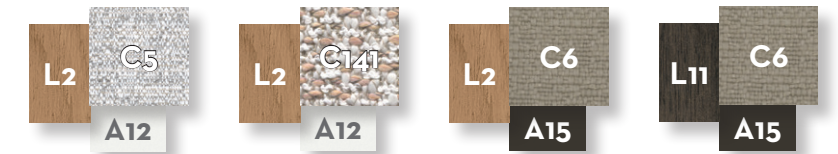

SOFA SX 2 SEATER FABRIC ARM / CODE: ALLSX2P-01

	Width	Depth	Height	H. armrest	H. seat	H. cushion
cm	220	95	70	49	40	20
inch	86.6	37.4	27.6	19.3	15.7	7.9

SOFA CORNER SX / CODE: ALLANG-02

	Width	Depth	Height	H. seat	H. cushion
cm	210	95	70	40	20
inch	82.7	37.4	27.6	15.7	7.9

SOFA DX 2 SEATER WOOD ARM / CODE: ALLDX2P-02

	Width	Depth	Height	H. armrest	H. seat	H. cushion
cm	215	95	70	49	40	20
inch	84.6	37.4	27.6	19.3	15.7	7.9

SOFA XL DX LARGE ARM / CODE: ALLXLDX-01

	Width	Depth	Height	H. armrest	H. seat	H. cushion
cm	125	165	70	49	40	20
inch	49.2	65.0	27.6	19.3	15.7	7.9