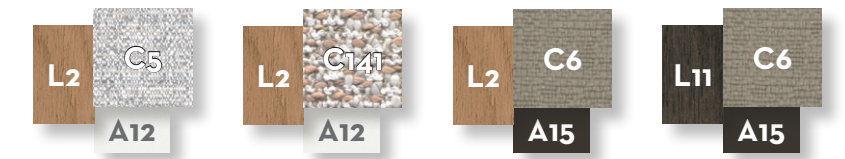

	Width	Depth	Height	H. armrest	H. seat	H. cushion
cm	280	95	70	49	40	20
inch	110.2	37.4	27.6	19.3	15.7	7.9

SOFA CX 3 SEATER + DX SHELF / CODE: ALLCX3P-01

	Width	Depth	Height	H. seat	H. cushion
cm	280	95	70	40	20
inch	110.2	37.4	27.6	15.7	7.9

SOFA CX 3 SEATER + SX SHELF / CODE: ALLCX3P-02

	Width	Depth	Height	H. seat	H. cushion
cm	280	95	70	40	20
inch	110.2	37.4	27.6	15.7	7.9

SOFA 2 SEATER FABRIC DX + WOOD SX ARM / CODE: ALLDIV2P-01

	Width	Depth	Height	H. armrest	H. seat	H. cushion
cm	215	95	70	49	40	20
inch	84.6	37.4	27.6	19.3	15.7	7.9