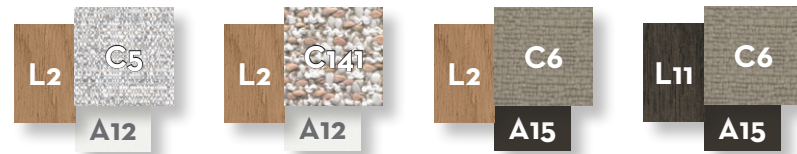

SOFA DX 2 SEATER FABRIC ARM / CODE: ALLDX2P-01

	Width	Depth	Height	H. armrest	H. seat	H. cushion
cm	220	95	70	49	40	20
inch	86.6	37.4	27.6	19.3	15.7	7.9

SOFA CORNER DX / CODE: ALLANG-01

	Width	Depth	Height	H. seat	H. cushion
cm	210	95	70	40	20
inch	82.7	37.4	27.6	15.7	7.9

SOFA SX 2 SEATER FABRIC ARM / CODE: ALLSX2P-01

	Width	Depth	Height	H. armrest	H. seat	H. cushion
cm	220	95	70	49	40	20
inch	86.6	37.4	27.6	19.3	15.7	7.9

SOFA CORNER SX / CODE: ALLANG-02

	Width	Depth	Height	H. seat	H. cushion
cm	210	95	70	40	20
inch	82.7	37.4	27.6	15.7	7.9