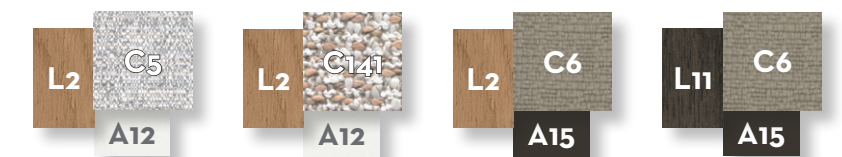

SOFA 3 SEATER FABRIC DX + WOOD SX ARM / CODE: ALLDIV3P-01

SOFA 3 SEATER FABRIC SX + WOOD DX ARM / CODE: ALLDIV3P-02

SOFA 3 SEATER FABRIC ARM / CODE: ALLDIV3P-03

SOFA 3 SEATER WOOD ARM / CODE: ALLDIV3P-04

SOFA DX 3 SEATER FABRIC ARM / CODE: ALLDX3P-01

SOFA SX 3 SEATER FABRIC ARM / CODE: ALLSX3P-01

SOFA DX 3 SEATER WOOD ARM / CODE: ALLDX3P-02

	Width	Depth	Height	H. armrest	H. seat	H. cushion
cm	285	95	70	49	40	20
inch	112.2	37.4	27.6	19.3	15.7	7.9