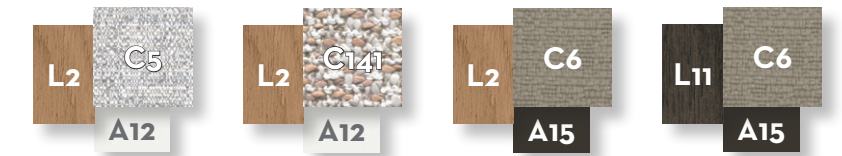

### Finishing

Aluminium frame

Stainless steel frame (only for lounge/dining armchair)

Accoya wood frame

Seat / back / armrest fabric cushions

Seat / back leather for living/dining armchair

Pillows fabric 50x50 45x45 45x25 (optional)

SOFA 3 SEATER FABRIC DX + WOOD SX ARM / CODE: ALLDIV3P-01

SOFA 3 SEATER FABRIC SX + WOOD DX ARM / CODE: ALLDIV3P-02

SOFA 3 SEATER FABRIC ARM / CODE: ALLDIV3P-03

SOFA 3 SEATER WOOD ARM / CODE: ALLDIV3P-04

SOFA DX 3 SEATER FABRIC ARM / CODE: ALLDX3P-01

SOFA SX 3 SEATER FABRIC ARM / CODE: ALLSX3P-01

SOFA DX 3 SEATER WOOD ARM / CODE: ALLDX3P-02

	Width	Depth	Height	H. armrest	H. seat	H. cushion
cm	285	95	70	49	40	20
inch	112.2	37.4	27.6	19.3	15.7	7.9