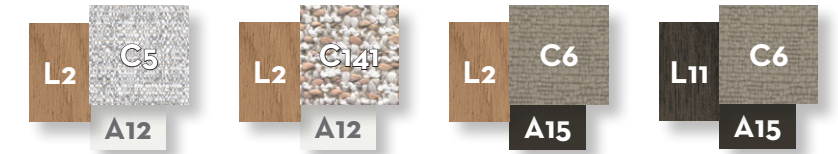

SOFA DX 2 SEATER FABRIC ARM / CODE: ALLDX2P-01

	Width	Depth	Height	H. armrest	H. seat	H. cushion
cm	220	95	70	49	40	20
inch	86.6	37.4	27.6	19.3	15.7	7.9

SOFA CORNER DX / CODE: ALLANG-01

	Width	Depth	Height	H. seat	H. cushion
cm	210	95	70	40	20
inch	82.7	37.4	27.6	15.7	7.9

SOFA SX 2 SEATER FABRIC ARM / CODE: ALLSX2P-01

	Width	Depth	Height	H. armrest	H. seat	H. cushion
cm	220	95	70	49	40	20
inch	86.6	37.4	27.6	19.3	15.7	7.9

SOFA CORNER SX / CODE: ALLANG-02

	Width	Depth	Height	H. seat	H. cushion
cm	210	95	70	40	20
inch	82.7	37.4	27.6	15.7	7.9