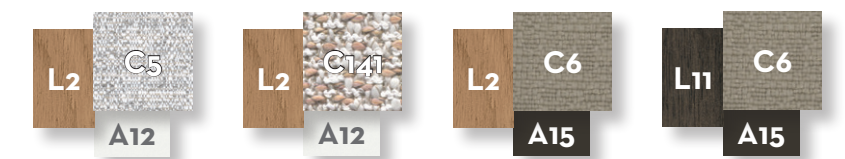

Width	Depth	Height	H. armrest	H. seat	H. cushion
cm	220	95	70	49	40	20
inch	86.6	37.4	27.6	19.3	15.7	7.9