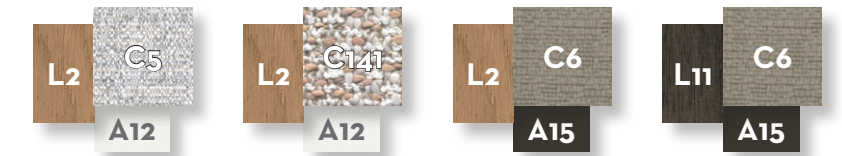

### Finishing

Aluminium frame

Stainless steel frame (only for lounge/dining armchair)

Accoya wood frame

Seat / back / armrest fabric cushions

Seat / back leather for living/dining armchair

Pillows fabric 50x50 45x45 45x25 (optional)

SOFA 3 SEATER FABRIC DX + WOOD SX ARM / CODE: ALLDIV3P-01

SOFA 3 SEATER FABRIC SX + WOOD DX ARM / CODE: ALLDIV3P-02

SOFA 3 SEATER FABRIC ARM / CODE: ALLDIV3P-03

SOFA 3 SEATER WOOD ARM / CODE: ALLDIV3P-04

SOFA DX 3 SEATER FABRIC ARM / CODE: ALLDX3P-01

SOFA SX 3 SEATER FABRIC ARM / CODE: ALLSX3P-01

SOFA DX 3 SEATER WOOD ARM / CODE: ALLDX3P-02

	Width	Depth	Height	H. armrest	H. seat	H. cushion
cm	285	95	70	49	40	20
inch	112.2	37.4	27.6	19.3	15.7	7.9