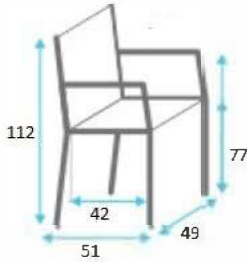

ALITIA BETA 2 SWIVEL

SKU:CMMOAS-403-CDALITIAB

	←-1.4 m→ FABRIC CONSUMPTION (M)				LEATHER (M2)
	1 UN	2 UN	4 UN	6 UN	1 UN
SINGLE FABRIC	0.55	1.00	2.00	3.00	0.95

Dimensions:

Height: 112cm - 44.1 in
 Width: 49cm - 19.3 in
 Depth: 51cm - 20.1 in
 Seat Height: 77cm - 30.3 in