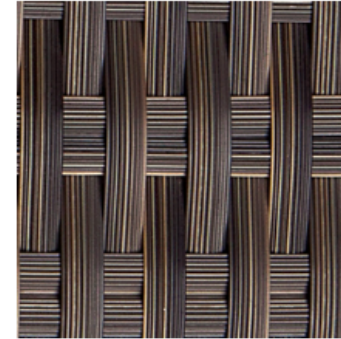

ALICE COLLECTION

SKU:ILMONO-701-ALICE

Made of hand-woven natural rattan with semi-glossy natural color finish and black details, Occasional and low tables with woven wicker and glass top, Teflon feet, The line includes low round tables, with perforated base, and the armchair with generously-sized rounded peacock-tail backrest: a reinterpretation of the famous 'Peacock chair', detailed in black, Suitable for covered outdoor spaces,

ALIC0476

ALIC04D6

Made of hand-woven natural rattan with semi-glossy natural color finish and black details. Occasional and low tables with woven wicker and glass top. The line includes low round tables, with perforated base, and a round alcove armchair in the delicate and elegant style of the Alice collection

ALIC0564

ALIC0395

ALIC04D6

ALIC0476

Fabrics Color Swatches

Natural fabrics

Light gray fabrics

Canvas White fabrics

White Wash 2.7 mm round finishing

Round 6mm black finishing

Round 2.7 mm transparent finishing

Natural finishing

Kubu Gray finishing

Java Brown finishing

Ice White finishing

Cappuccino finishing