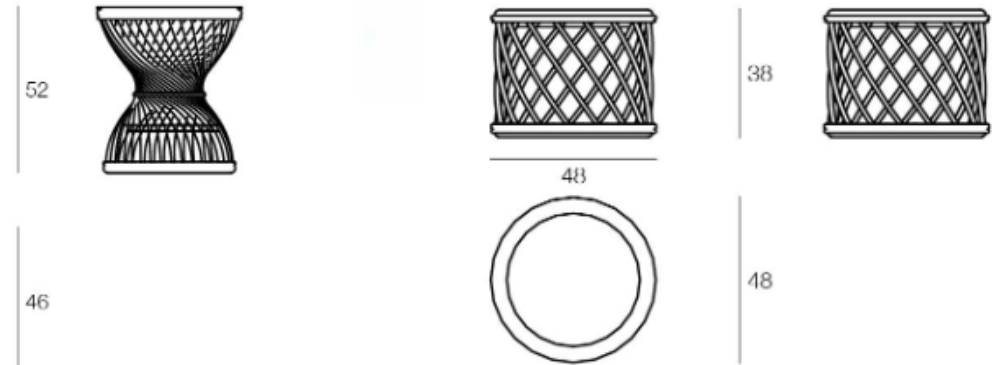

ALIC0243 + ALIC0243-CUS

ALIC0475

ALIC0476

ALIC0243

ALIC0475

ALIC0476

ALIC0564

ALIC0395

ALIC0476

ALIC04D6

Made of hand-woven natural rattan with semi-glossy natural color finish and black details. Occasional and low tables with woven wicker and glass top. The line includes low round tables, with perforated base, and a round alcove armchair in the delicate and elegant style of the Alice collection