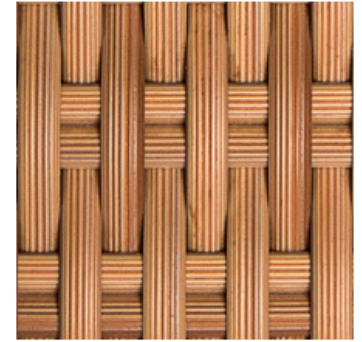

ALICE COLLECTION

SKU:ILMONO-701-ALICE

Made of hand-woven natural rattan with semi-glossy natural color finish and black details, Occasional and low tables with woven wicker and glass top, Teflon feet, The line includes low round tables, with perforated base, and the armchair with generously-sized rounded peacock-tail backrest: a reinterpretation of the famous 'Peacock chair', detailed in black, Suitable for covered outdoor spaces,

ALIC0476

ALIC04D6

Made of hand-woven natural rattan with semi-glossy natural color finish and black details. Occasional and low tables with woven wicker and glass top. The line includes low round tables, with perforated base, and a round alcove armchair in the delicate and elegant style of the Alice collection

Sling Color Swatches

White Batyline Sling

Natural Batyline Canatex Sling

Dark Gray Batyline Sling

Blue Batyline Sling

Black Batyline Sling

Synthetic rattan

White Wash finishing

White Wash 2.7 mm round finishing

Round 6mm black finishing

Round 2.7 mm transparent finishing

Natural finishing

Kubu Gray finishing

Java Brown finishing

Ice White finishing

Cappuccino finishing