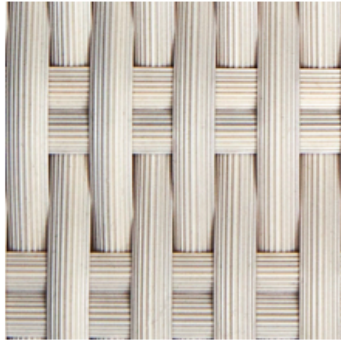

ALIC0476

ALIC04D6

Made of hand-woven natural rattan with semi-glossy natural color finish and black details. Occasional and low tables with woven wicker and glass top. The line includes low round tables, with perforated base, and a round alcove armchair in the delicate and elegant style of the Alice collection

ALIC0564

ALIC0395

ALIC04D6

ALIC0476

Fabrics Color Swatches

Natural fabrics

Light gray fabrics

Canvas White fabrics

Sling Color Swatches

White Batyline Sling

Natural Batyline Canatex Sling

Dark Gray Batyline Sling

Blue Batyline Sling

Black Batyline Sling

Synthetic rattan

White Wash finishing

White Wash 2.7 mm round finishing

Round 6mm black finishing

Round 2.7 mm transparent finishing

Natural finishing

Kubu Gray finishing

Java Brown finishing

Ice White finishing

Cappuccino finishing