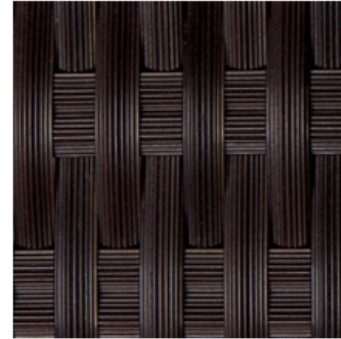

ALICE COLLECTION

SKU:ILMONO-701-ALICE

Made of hand-woven natural rattan with semi-glossy natural color finish and black details, Occasional and low tables with woven wicker and glass top, Teflon feet, The line includes low round tables, with perforated base, and the armchair with generously-sized rounded peacock-tail backrest: a reinterpretation of the famous 'Peacock chair', detailed in black, Suitable for covered outdoor spaces,

ALIC0476

ALIC04D6

Made of hand-woven natural rattan with semi-glossy natural color finish and black details. Occasional and low tables with woven wicker and glass top. The line includes low round tables, with perforated base, and a round alcove armchair in the delicate and elegant style of the Alice collection

Sling Color Swatches

White Batyline Sling

Natural Batyline Canatex Sling

Dark Gray Batyline Sling

Blue Batyline Sling

Black Batyline Sling

Synthetic rattan

White Wash finishing

White Wash 2.7 mm round finishing

Round 6mm black finishing

Round 2.7 mm transparent finishing

Natural finishing

Kubu Gray finishing

Java Brown finishing

Ice White finishing

Cappuccino finishing