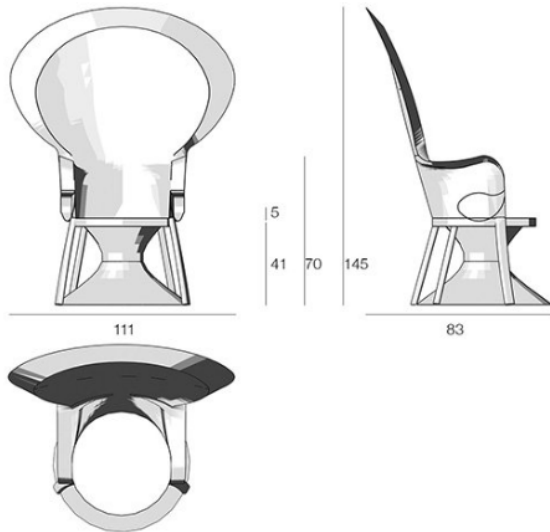

ALICE COLLECTION

SKU:ILMONO-701-ALICE

Made of hand-woven natural rattan with semi-glossy natural color finish and black details, Occasional and low tables with woven wicker and glass top, Teflon feet, The line includes low round tables, with perforated base, and the armchair with generously-sized rounded peacock-tail backrest: a reinterpretation of the famous 'Peacock chair', detailed in black, Suitable for covered outdoor spaces,

ALIC0243 + ALIC0243-CUS

ALIC0475

ALIC0476

ALIC0243

ALIC0475

ALIC0476

ALIC0564

ALIC0395

ALIC0476

ALIC04D6

Made of hand-woven natural rattan with semi-glossy natural color finish and black details. Occasional and low tables with woven wicker and glass top. The line includes low round tables, with perforated base, and a round alcove armchair in the delicate and elegant style of the Alice collection