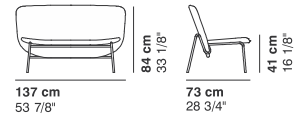

cod. 8872 / **steel_low sofa**