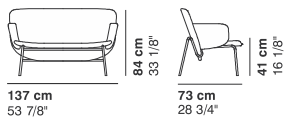

cod. 8873 / **steel_low sofa with arms**