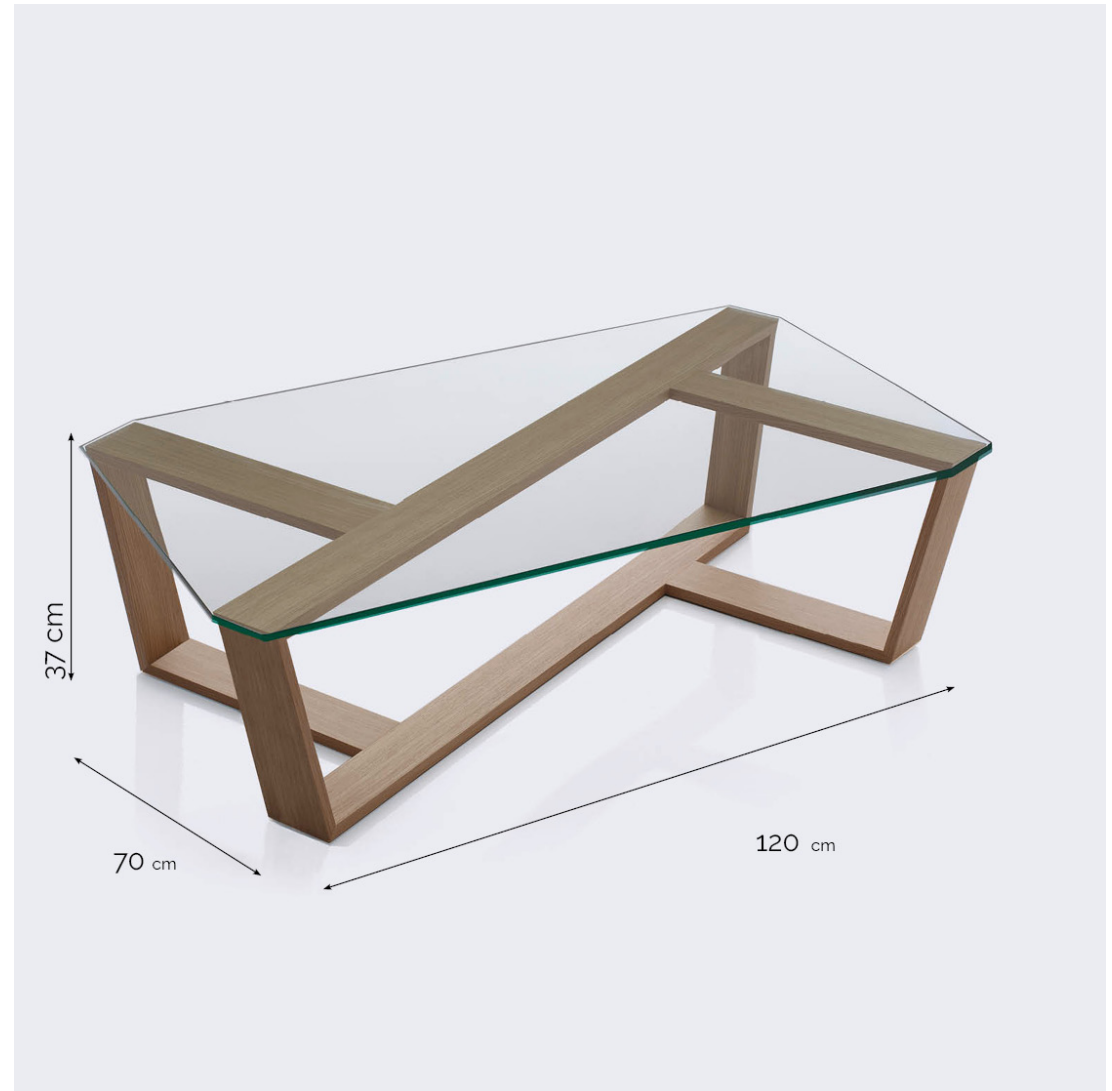

Agol Coffee Table

SKU: BEMOAR-601- 83112

Product type: Indoor coffee table

47.25" W x 27.5" D x 14.5" H

Table with sculptural lines. The precision in the treatment of natural materials makes it a unique element. The sections of its structural elements are generous and contrast the apparent lightness of this design with solidity.

MATERIALS:
Solid Oak Wood Structure
1 cm Glass top

MONDO

MADERA / WOOD / BOIS

Roble / Oak / Chêne

Nogal / Walnut / Noyer

Fresno / Ash / Frêne

Haya / Beech / Hêtre

Sicomoro / Sycamore / Sycomore