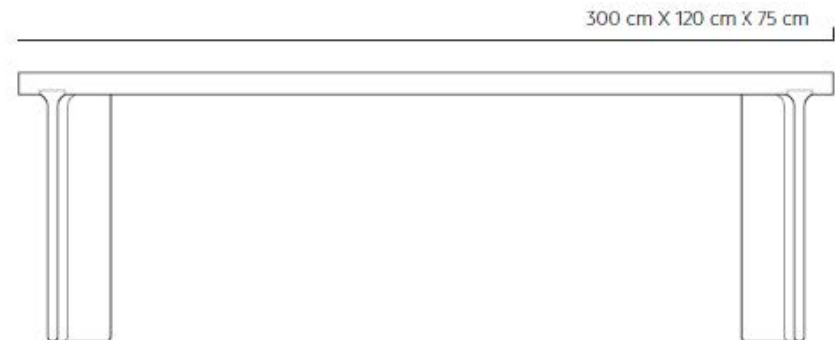

The Acro-bat 002 dining table consists of four legs and a wooden top, in an oval shape. Each leg is made in two sections, the internal one which is always lacquered, and the external one.

MATERIAL: Top in wood and legs in wood and lacquered, or total lacquered