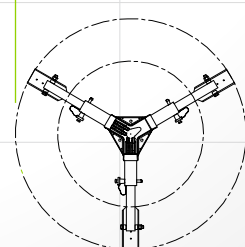

PATRIOT Line

TAN07-US

Patriot™ 7' Aluminum Tripod

Design Specifications

Cast aluminum tripod head comes complete with two integrated eye bolts for attachment of pulleys or auxiliary equipment

Each of the legs may be independently adjusted

Durable, lightweight and auto-locking

Materials

Head Powder coated aluminum

Legs Aluminum

Feet Powder coated aluminum with rubber pads

Features

Weight 40 Lbs

Working Load Limit 350 Lbs*

info@frontlinefall.com

www.frontlinefall.com

Aluminum head

Telescopic legs

Locking pin

Two integrated forged swivel eye bolts

Robber Pads

CLOSED CONDITION

Height with legs at minimum extension: 48"

Height with legs at maximum extension: 84"

OPENED CONDITION

DISTANCE BETWEEN FEET at minimum extension

38"

DISTANCE BETWEEN FEET at maximum extension

60"

PROUDLY
MADE IN
THE USA