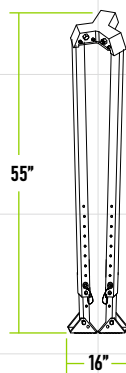

PATRIOT Line

TAN07-US

Patriot™ 7' Aluminum Tripod

Design Specifications

Cast aluminum tripod head comes complete with two integrated eye bolts for attachment of pulleys or auxiliary equipment

Each of the legs may be independently adjusted

Durable, lightweight and auto-locking

Materials

Head Powder coated aluminum

Legs Aluminum

Feet Powder coated aluminum with rubber pads

Features

Weight 40 Lbs

Working Load Limit 350 Lbs*

info@frontlinefall.com

www.frontlinefall.com

Aluminum head

Telescopic legs

Locking pin

Two integrated forged swivel eye bolts

Robber Pads

CLOSED CONDITION

Height with legs at minimum extension: 48"

Height with legs at maximum extension: 84"

OPENED CONDITION

DISTANCE BETWEEN FEET at minimum extension

38"

DISTANCE BETWEEN FEET at maximum extension

60"

PROUDLY
MADE IN
THE USA