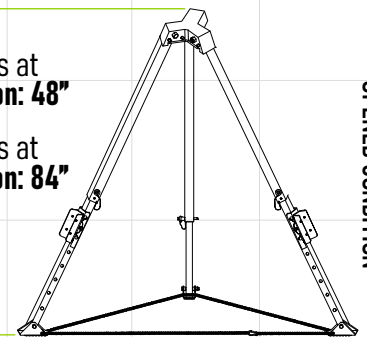

PATRIOT Line

TAN07-US

Patriot™ 7' Aluminum Tripod

Design Specifications

Cast aluminum tripod head comes complete with two integrated eye bolts for attachment of pulleys or auxiliary equipment

Each of the legs may be independently adjusted

Durable, lightweight and auto-locking

Materials

Head Powder coated aluminum

Legs Aluminum

Feet Powder coated aluminum with rubber pads

Features

Weight 40 Lbs

Working Load Limit 350 Lbs*

info@frontlinefall.com

www.frontlinefall.com

Aluminum head

Telescopic legs

Locking pin

Two integrated forged swivel eye bolts

Robber Pads

CLOSED CONDITION

Height with legs at minimum extension: 48"

Height with legs at maximum extension: 84"

OPENED CONDITION

DISTANCE BETWEEN FEET at minimum extension

38"

DISTANCE BETWEEN FEET at maximum extension

60"

PROUDLY
MADE IN
THE USA