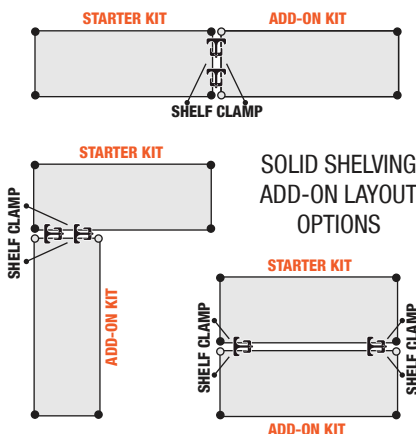

4 Shelf Starter Kits

Solid flat shelves allows for storage from small to large items, and the marine edge perimeter prevents spillage. The double hemmed 18 gauge 304 stainless steel gives the solid shelf excellent strength characteristics. All solid shelf units consist of 4 shelves and 4 posts. Mobilize starter kit shelving unit using optional mobile kit **WR-00HS**, see *pg. 149*. *Finish:* Stainless Steel

MOBILIZE YOUR SHELVING

**DB - Donut Bumper**  
Non-marking donut bumper used to protect walls and help cushion impact.

**WR-00HS (Mobile Kit)\***  
Set of four swivel 5" x 1-1/4" thermo-plastic resin stainless steel casters with zerk grease fittings, 2 with brake. Can be used with all units shown. 1,200 lb. load capacity. \*Mobile kits recommended only for shelves 18" and deeper.

**QSMC Shelf Clamp**  
Shelf Clamp eliminates 2 post per shelving section. Two QSMC clamps are required per shelf. *Finish:* Aluminum (Sold individually)

4 Shelf Add-On Kits

Additional Add-On kits allow you to expand your Starter kit by sharing a set of posts. Configuration options include side to side, back to back and right angles (*L-Shape*). Add-on units consist of 4 shelves, 2 posts and 8 shelf clamps. Additional shelves and posts may be purchased separately, see chart on *pg. 99*. Units with Add-On kit cannot be made mobile. *Finish:* Stainless Steel