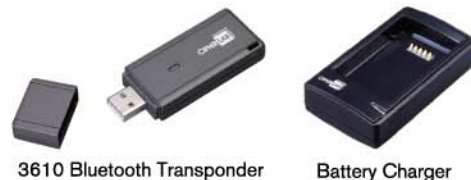

3610 Bluetooth Transponder

Battery Charger