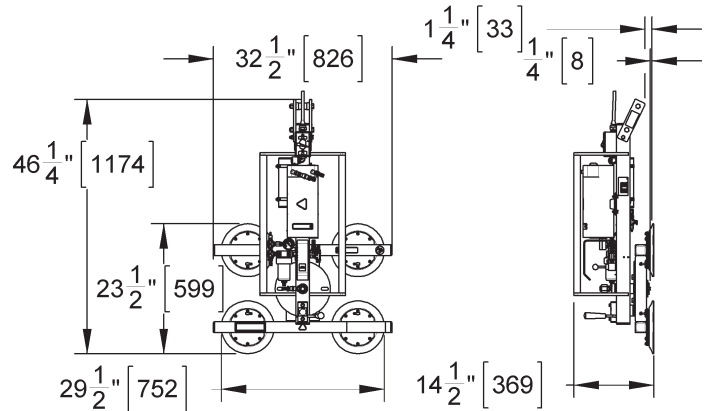

WOOD'S POWR-GRIP[®] MANUAL ROTATORS 500 & 750

MR49AC

500 lbs [225 kg]

MR411LAC

700 lbs [320 kg]

With continuous 360° rotation, these Powr-Grip[®] vacuum lifters supply an efficient and economical way to feed vertically oriented processing machinery.

THE ORIGINAL
& TRUSTED NAME
IN VACUUM LIFTING
EQUIPMENT

800.548.7341
WPG.com

908 West Main - P.O. Box 368
Laurel, Montana 59044 U.S.A.
406.628.8231 (phone)
406.628.8354 (fax)

	MR49AC	MR411LAC
Maximum Load Capacity	500 lbs [225 kg]	700 lbs [320 kg]
Standard Operating Power	120 volts AC, 60 hertz, 5 amps	
Load Movement	Manual rotation, 360° edgewise with locking at each 1/4 turn	
Standard Features	Adjustable-position lift spool Vacuum gauge Vacuum reserve tank Vacuum line filter Spring-mounted pads Twist-lock electrical plug Blow-off for quick release	
Available Options	Individual pad shutoffs (93011) Pad shutoffs kit with individual gauges (special order) Green lift light Vacuum loss warning buzzer (93780AM) Voltage adaptation (special order) Linear pad frame (57952) Adjustable vertical handles (special order) 10" [25 cm] diameter, lipped vacuum pads (HV11) (Specifications not as listed above. Please contact us for more information.) Alternative pad compounds for low-marking, temperature resistant and coated surface applications (special order) Alternative pad frame dimensions and configurations (special order)	
Lifter Weight	92 lbs [42 kg]	
Attach	2 seconds (approximately)	3 seconds (approximately)
Release	1 second (approximately)	2 seconds (approximately)
Standard Pad Spread	23½" x 29½" [599 mm x 752 mm]	26" x 32" [661 mm x 813 mm]
Number / Size of Pads	4 / 9" [23 cm] diameter	4 / 11" [28 cm] dia. lipped
Design Standards	ASME B30.20 (BTH-1 Design Category "B", Service Class "0") (See www.WPG.com for more information.)	