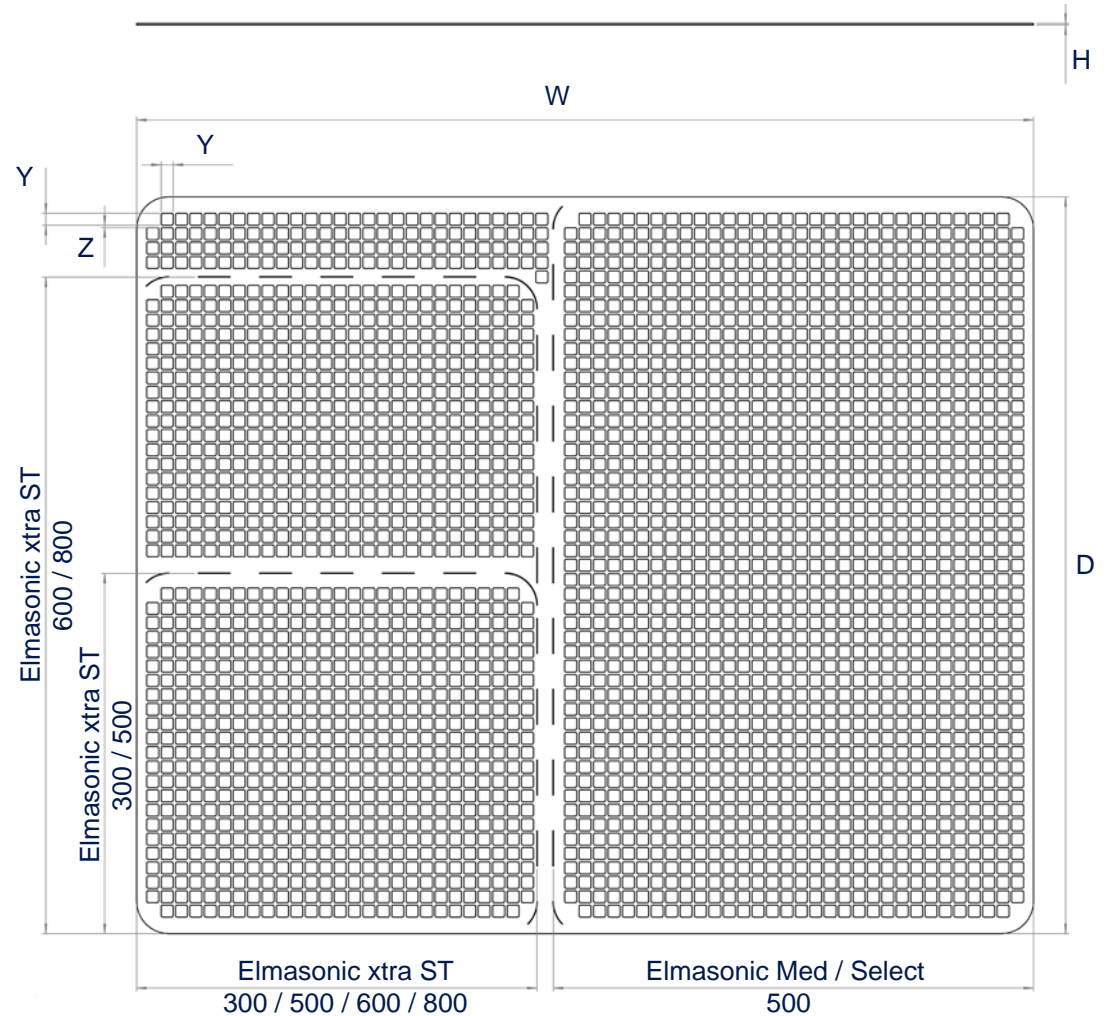

### Silicone mats

- to be placed into the basket for sensitive parts protection
- The silicone mats with order number S 1082378 and 1117991 must be cut accordingly for the different basket sizes (see cutting guide)
- the silicone mat with order number 1082379 is not cut to size

	30	60	100	120	150	180	300	300	450	500	600	800	900
Order number	1082379	1082378						1117991					
Ext. Dimensions W / D / H (mm)	193 / 100 / 1	450 / 245 / 1						560 / 460 / 1					
Mesh size Y x Z (mm)	5,5 x 1	7,5 x 1						7,5 x 1,5					
Suitable for	<b>30</b>	<b>60</b>	<b>100</b>	<b>120</b>	<b>150</b>	<b>180</b>	<b>300</b>	<b>300</b>	<b>450</b>	<b>500</b>	<b>600</b>	<b>800</b>	<b>900</b>
• Elmasonic Easy	•	•	•	•		•	•						
• Elmasonic Med	•	•	•	•		•	•			•			•
• Elmasonic Select	•	•	•	•	•	•	•			•			•
• Elmasonic S	•	•	•	•	•	•	•		•				•
• Elmasonic P	•	•	•	•		•	•						
• Elmadry TD	•			•			•						
• Elmasonic xtra ST								•		•	•	•	

## Elmasonic Accessory - Inserts

Silicone mats

Dimension definition and cutting guide

Order number 1082378

Order number 1117991

The drawings are meant as a visualization aid and are not true to scale.

Technical specifications serve as orientation values and are subject to tolerances due to production and manufacturing. Proper operation can only be guaranteed when using original Elma accessories.