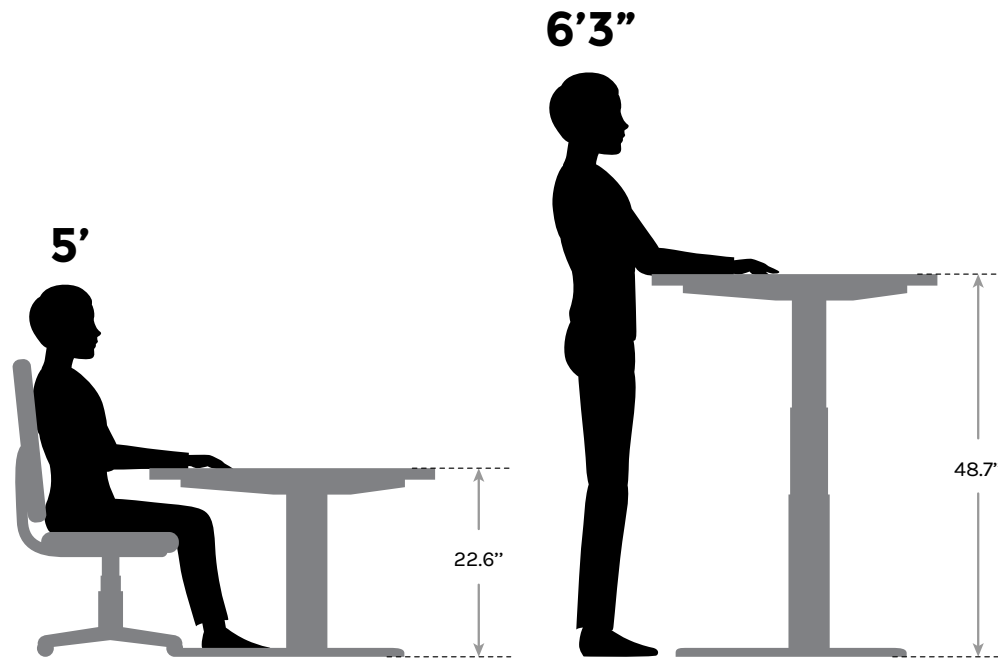

ANSI/BIFMA G1-2013 Height Standard

UPLIFT V2-Commercial
Height Range

Measurements represent desk with 1" desktop

What does ANSI/BIFMA G1-2013 Height Standard mean?

Our UPLIFT V2 Commercial Standing Desk is designed to fit a wide range of users, and meet the ANSI/BIFMA G1-2013 height requirement standard (when used with a 1" thick desktop). This makes our desk suitable for most users, accommodating a seated 5th percentile (5'0") to a standing 95th percentile (6'3").