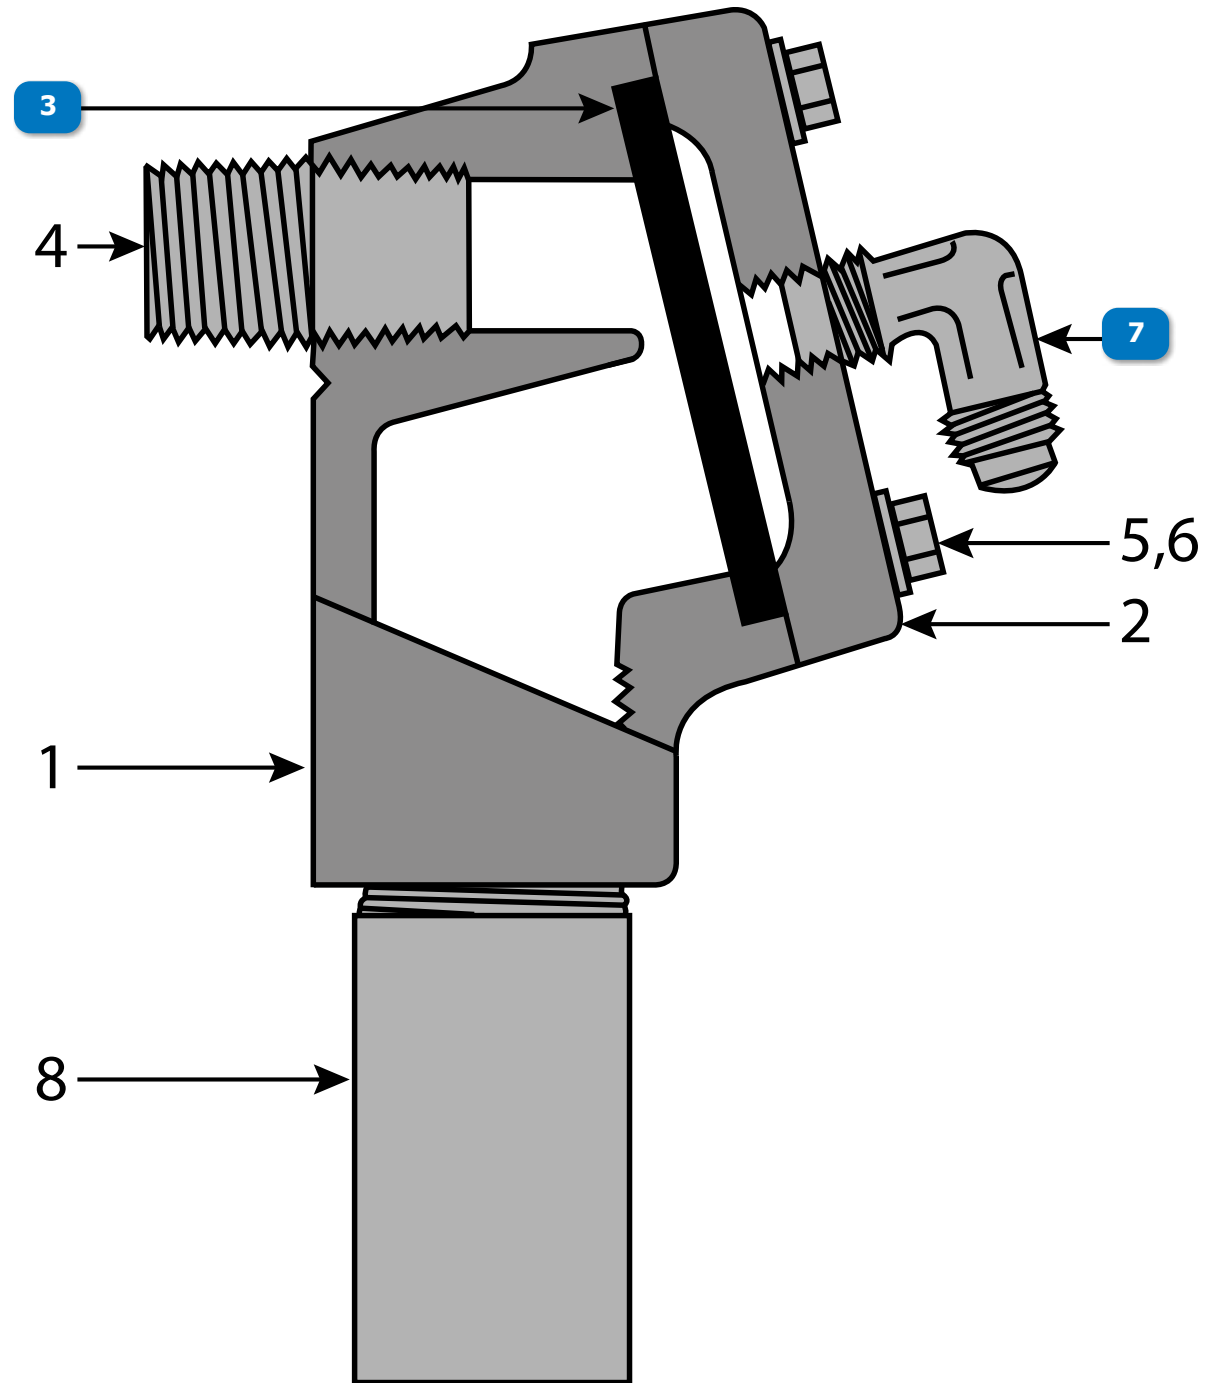

1/2" DIAPHRAGM VALVE EXHAUST VALVE

#	DESCRIPTION	PART #
4	VALVE, 1/2" DIAPHRAGM OUTLET	02512
3	DIAPHRAGM, 1/2" OUTLET VALVE	02511
7	VALVE, INLET, 1", ELBOW, BRASS, 1/8" NPT	02827

www.idsblast.com
(317) 545-0665 - (800) 800-0665
2717 Tobey Dr. Indianapolis, IN 46219