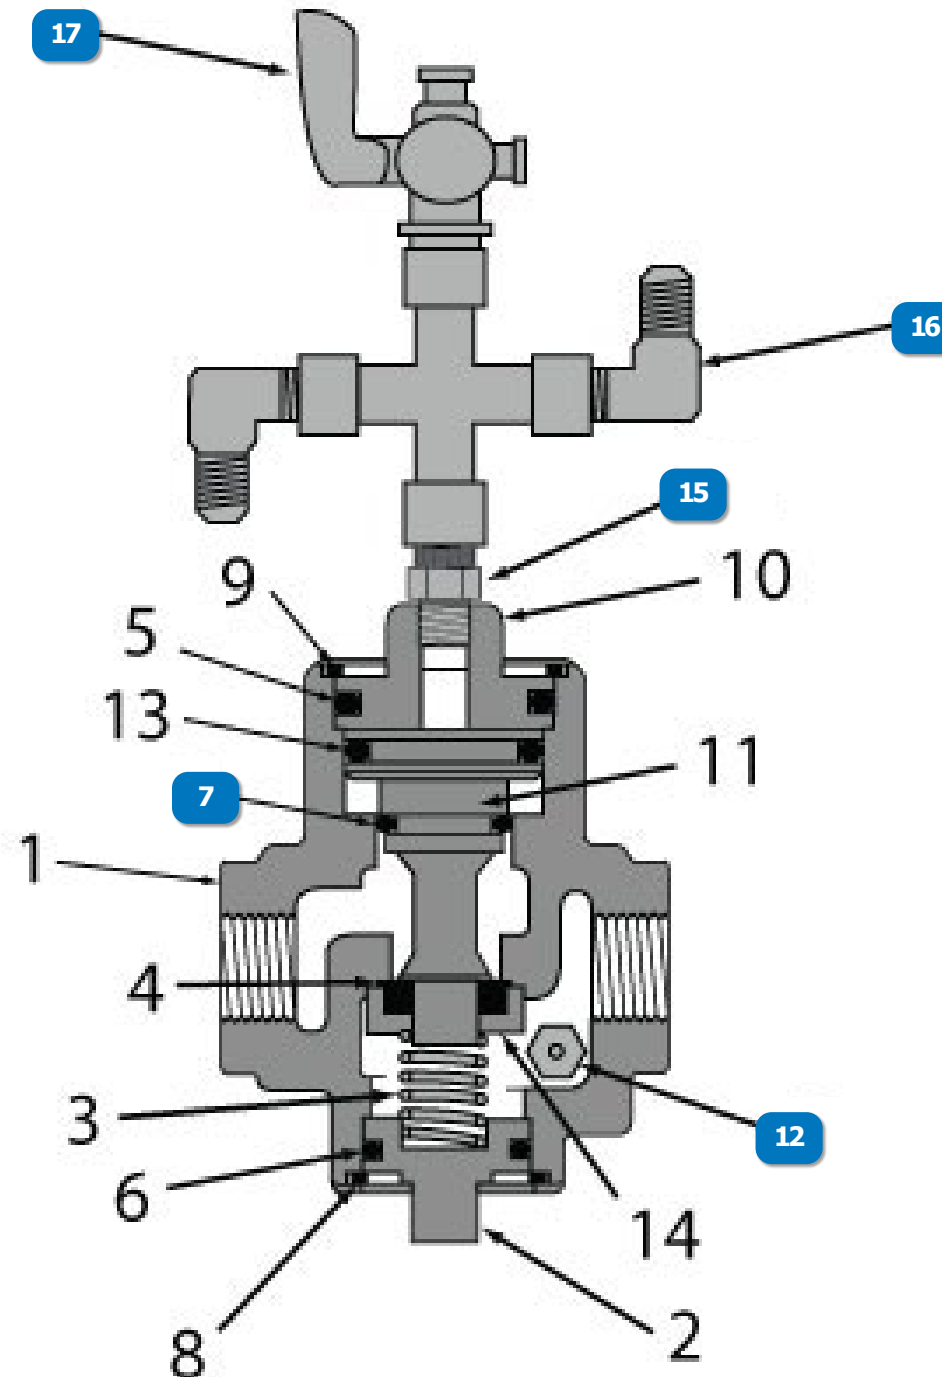

# 1/2" INLET VALVE

#	DESCRIPTION	PART #
 3	VALVE, 1/2" INLET	02164
 4	SERVICE KIT, 1/2" INLET VALVE, INCLUDES # 3, 4, 5, 6, 7, 8, 9, 13, & 14	07814
 7	VALVE, INLET, 1/2", O-RING, 3/4" ID	02185
 12	VALVE, INLET, 1", ADAPTOR 1/8" NPT W/1/16" ORIFICE	01945
 15	NIPPLE, HEX, 1/4" MNPT x 1/8" MNPT	888-3031-31200PB
 16	VALVE, OUTLET, 1", ELBOW, BRASS, 1/4" x 3/16"	02513
 17	PETCOCK, 1/4" NPT	01993