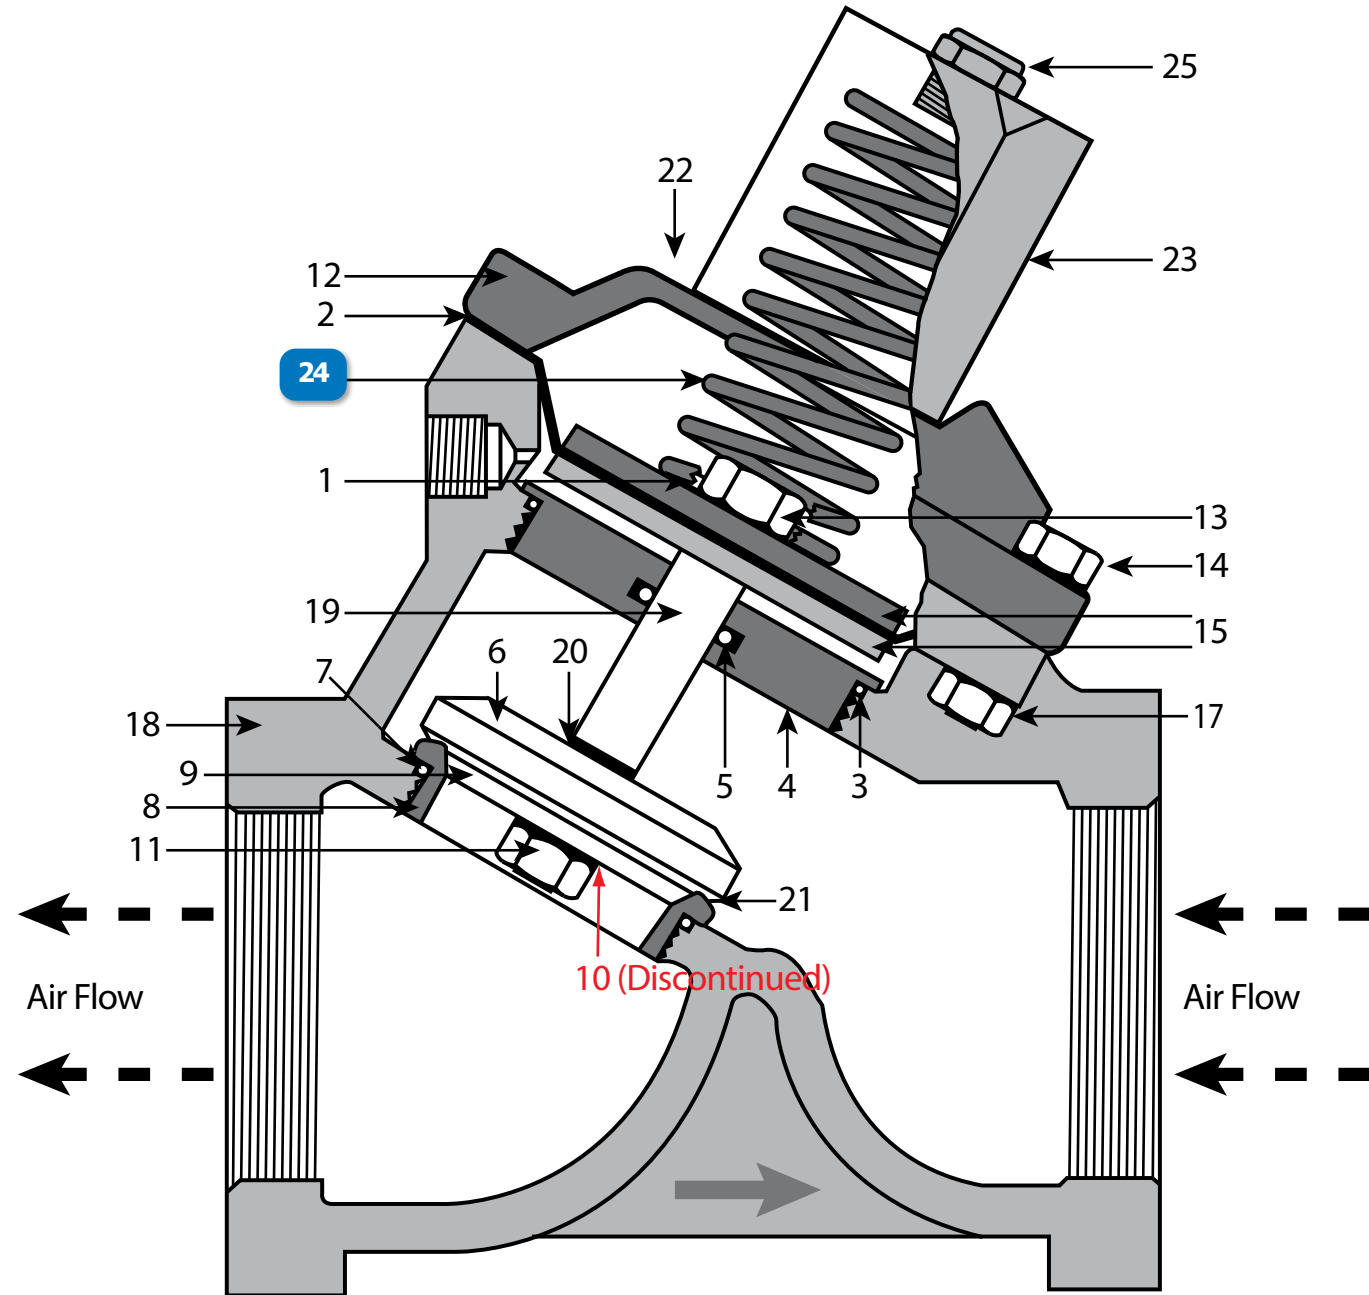

AUTO AIR VALVE FULL FLOW

#	DESCRIPTION	PART #
	VALVE, AUTO AIR, 1-1/2" FULL FLOW, (NORMALLY CLOSED)	888-2123-108PB-L
	VALVE, AUTO AIR, 2" FULL FLOW, (NORMALLY CLOSED)	888-2123-109PB
	VALVE, AUTO AIR, 1-1/2"L & 2" FULL FLOW, REPAIR KIT INCLUDES # 1, 2, 3, 5, 7, 11, 13, 20 & 21	888-2123-00999PB
	VALVE, AUTO AIR, 1-1/2"L & 2" FULL FLOW, SPRING	888-2123-10924PB