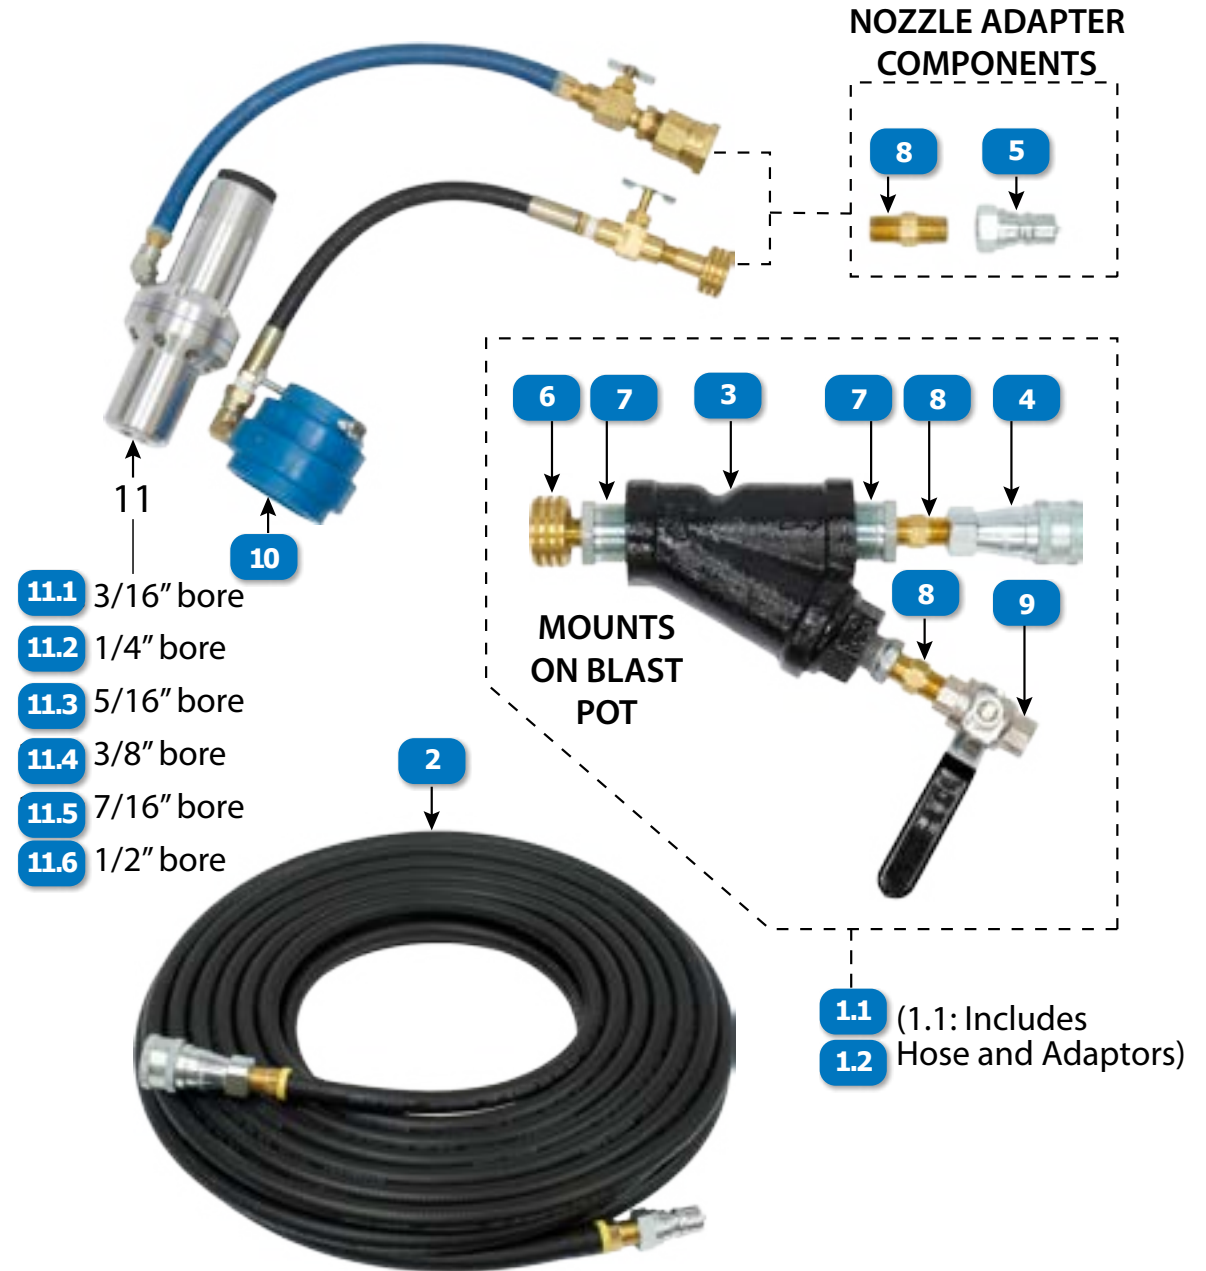

WETBLAST

#	DESCRIPTION	PART #
1.1	WETBLAST Y-STRAINER ASSEMBLY	888-2300-30503PB
1.2	WETBLAST KIT, INCLUDES Y-STRAINER ASSEMBLY(#1), 50' EXTENSION HOSE(#2) & NOZZLE ADAPTER FITTINGS (#5 & #8)	888-2300-30504PB
2	50' WATER HOSE EXTENSION W/QUICK CONNECTS	999-8710-80136PB
3	Y-STRAINER, 3/4", 60 MESH	888-2300-30502PB
4	WATER, QUICK CONNECT, SOCKET, 1/4" FNPT	888-4224-71100PB
5	WATER, QUICK CONNECT, PLUG, 1/4" FNPT	888-4224-71002PB
6	ADAPTER, 1/4" MNPT x FEMALE GARDEN HOSE	888-4227-30405PB
7	BUSHING, GALV, 3/4" x 1/4"	888-3026-10502PB
8	NIPPLE, HEX 1/4" MNPT x 1/4" MNPT	888-3031-31202PB
9	BALL VALVE, FULL PORT, 1/4" NPT, CHROME PLATED BRASS W/ NYLOCK HANDLE NUT	VB025
10	WATER-RING ASSY W/GARDEN HOSE FITTING	02701
11.1	WATER INDUCTION NOZZLE SYSTEM, TUNGSTEN CARBIDE, 3/16" BORE, 1" ENTRY, 1-1/4" THREAD, ALUMINUM JACKET, HOSE INCLUDED	WIN-3
11.2	WATER INDUCTION NOZZLE SYSTEM, TUNGSTEN CARBIDE, 1/4" BORE, 1" ENTRY, 1-1/4" THREAD, ALUMINUM JACKET, HOSE INCLUDED	WIN-4
11.3	WATER INDUCTION NOZZLE SYSTEM, TUNGSTEN CARBIDE, 5/16" BORE, 1" ENTRY, 1-1/4" THREAD, ALUMINUM JACKET, HOSE INCLUDED	WIN-5
11.4	WATER INDUCTION NOZZLE SYSTEM, TUNGSTEN CARBIDE, 3/8" BORE, 1" ENTRY, 1-1/4" THREAD, ALUMINUM JACKET, HOSE INCLUDED	WIN-6
11.5	WATER INDUCTION NOZZLE SYSTEM, TUNGSTEN CARBIDE, 7/16" BORE, 1" ENTRY, 1-1/4" THREAD, ALUMINUM JACKET, HOSE INCLUDED	WIN-7
11.6	WATER INDUCTION NOZZLE SYSTEM, TUNGSTEN CARBIDE, 1/2" BORE, 1" ENTRY, 1-1/4" THREAD, ALUMINUM JACKET, HOSE INCLUDED	WIN-8