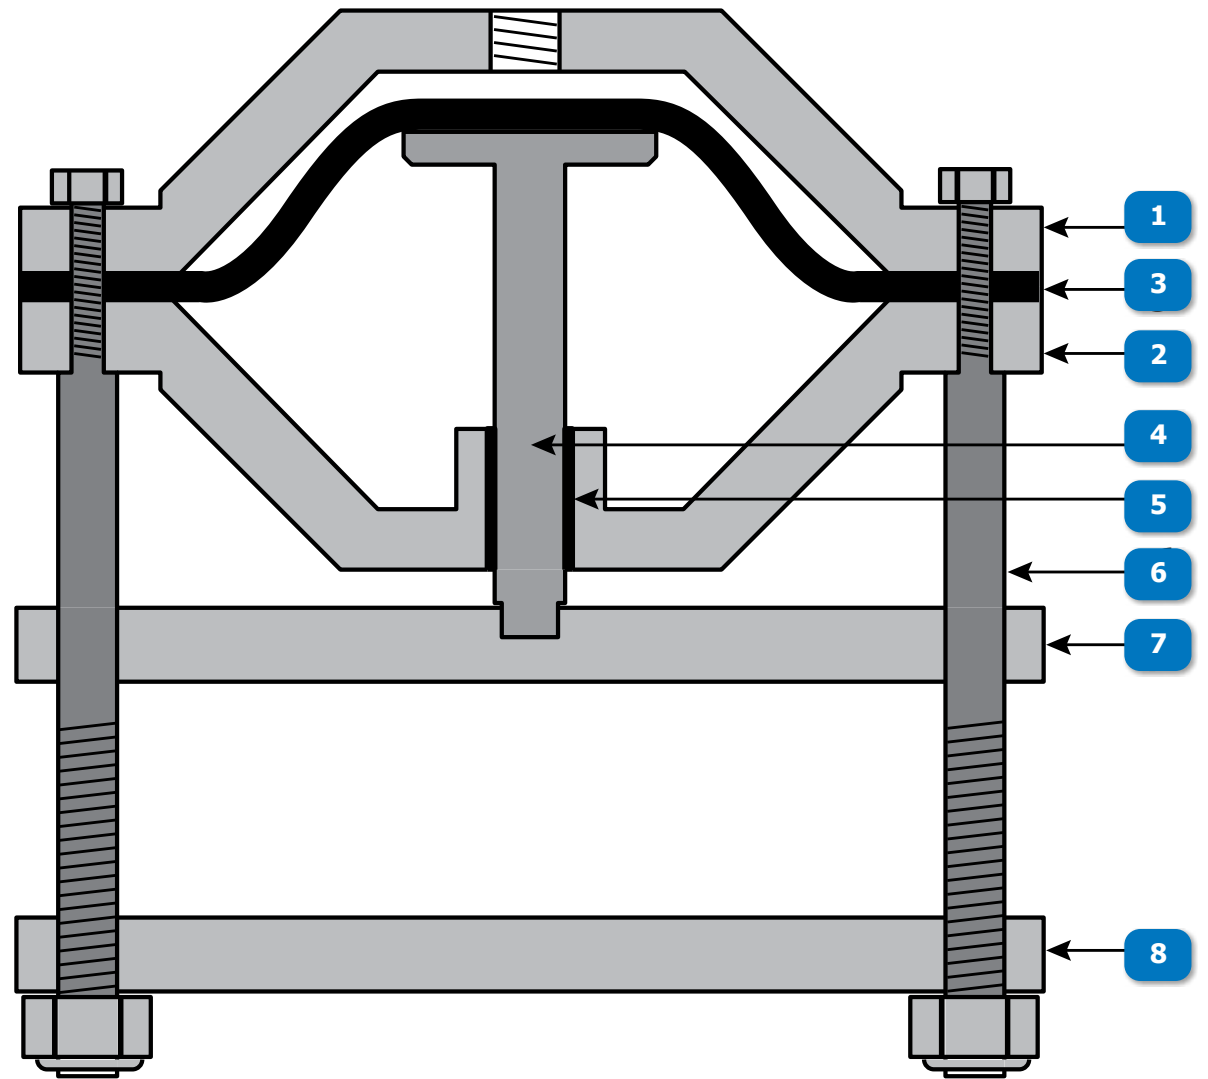

PINCH VALVE

#	DESCRIPTION	PART #
	PINCH VALVE ASSEMBLY	F122-012
1	PINCH VALVE BODY, UPPER/OUTER	F132-092
2	PINCH VALVE BODY, LOWER/INNER	F132-093
3	PINCH VALVE DIAPHRAGM	F122-013
4	PINCH VALVE PISTON	F122-016
5	BUSHING, 1/2"	916325
6	PINCH VALVE GUIDE BAR	F122-017
7	PINCH VALVE OPERATING BAR	F122-014
8	PINCH VALVE STATIONARY BAR	F122-015