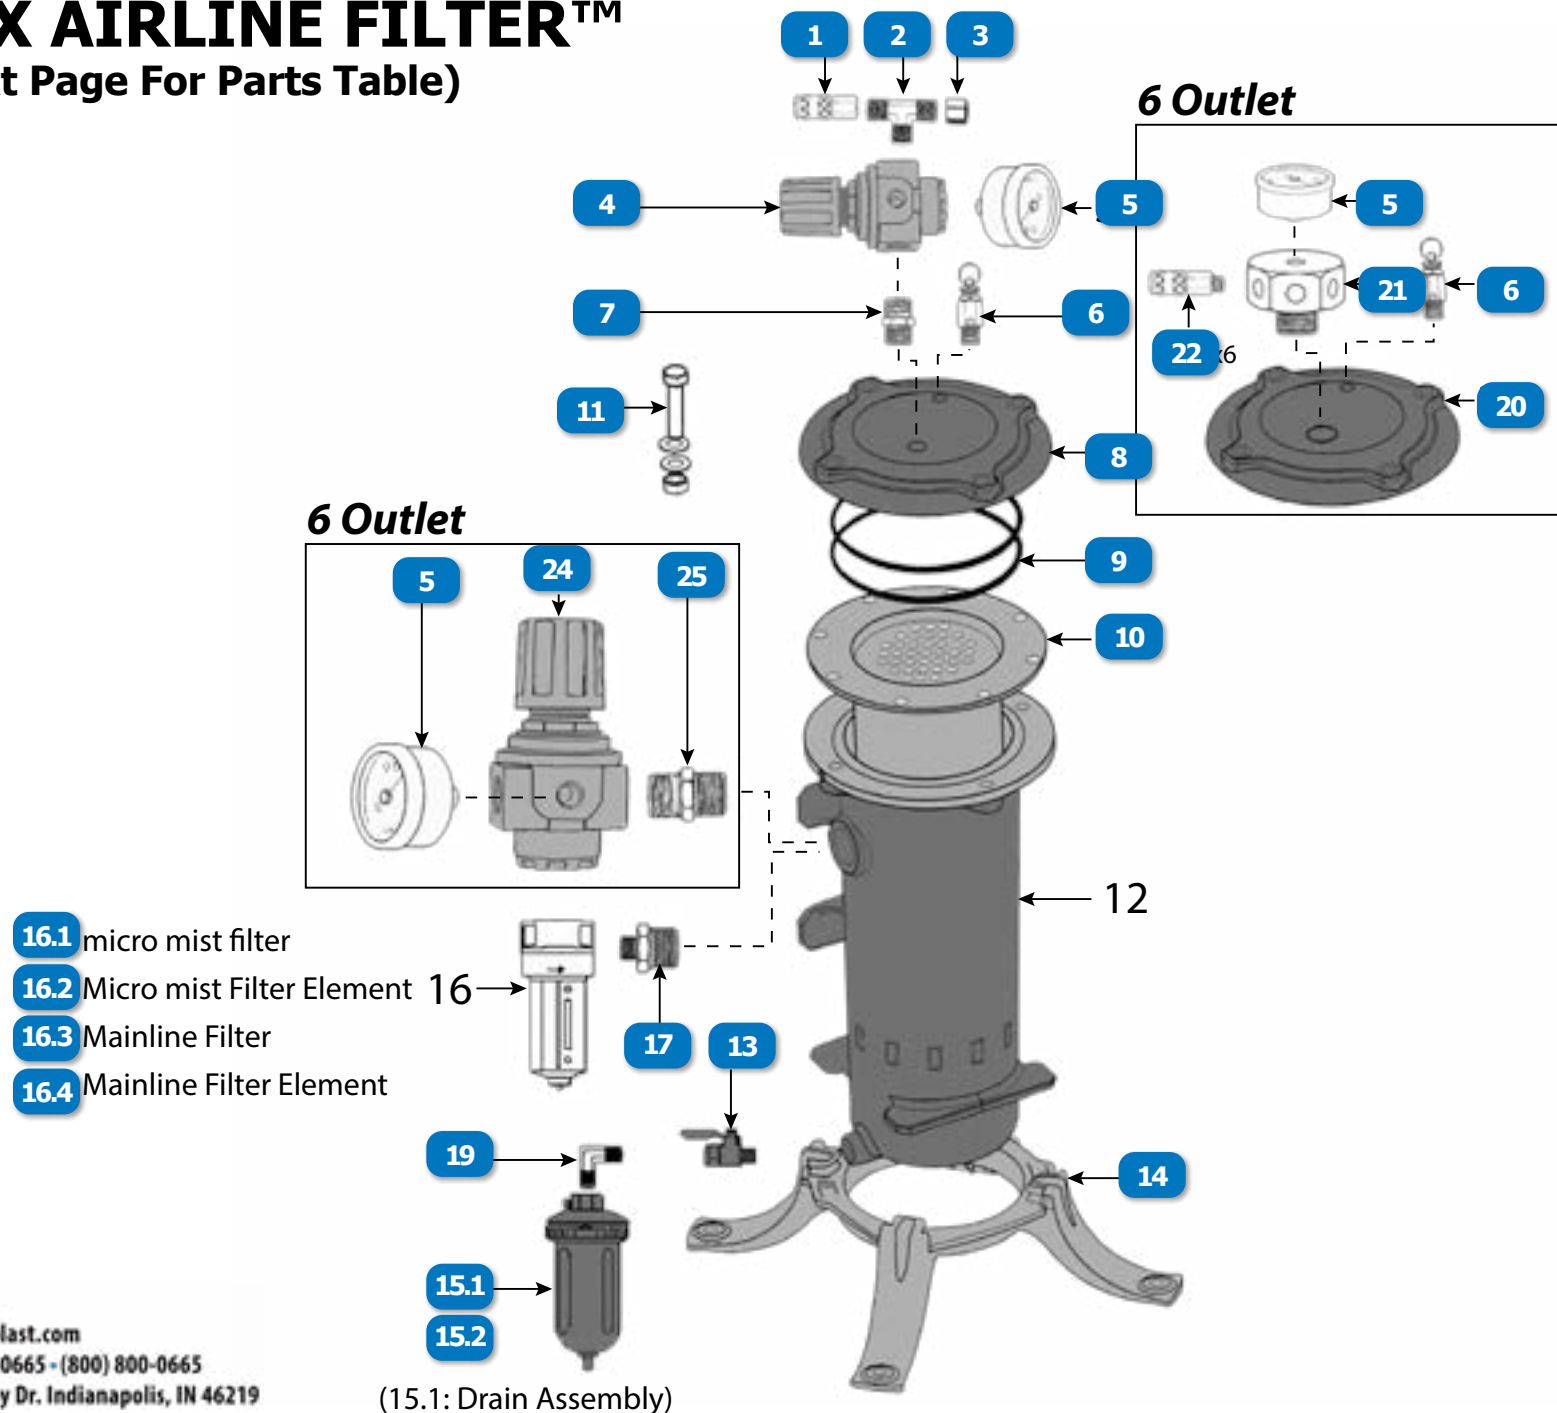

# RPB® RADEX AIRLINE FILTER™

(Pg. 1 of 2, See Next Page For Parts Table)

www.idsblast.com  
 (317) 545-0665 - (800) 800-0665  
 2717 Tobey Dr. Indianapolis, IN 46219

# RPB® RADEX AIRLINE FILTER™

(Pg. 2 of 2)

#	DESCRIPTION	PART #
	RPB® RADEX AIRLINE FILTER™ COMPLETE	04-900
	RPB® RADEX AIRLINE FILTER™ COMPLETE (6 OUTLET)	04-906
	6 OUTLET UPGRADE KIT, INCLUDES # 407961, 407962, 408013, (6) 407964, 407965, 407966, 408013 & 407916	04-960
<b>1</b>	RPB® 1/4" QUICK RELEASE COUPLER, 3/8" NPT FEMALE THREAD	04-911
<b>2</b>	TEE, BRASS, 3/8"	04-912
<b>3</b>	CAP, BRASS, 3/8"	04-913
<b>4</b>	PRESSURE REGULATOR, LESS GAUGE	04-914
<b>5</b>	PRESSURE GAUGE, 1/8" NPT	04-915
<b>6</b>	VALVE, PRESS RELIEF, 125 PSI, 1/4" NPT	01909
<b>7</b>	HEX NIPPLE, BRASS, 3/8"	04-917
<b>8</b>	FILTER LID	04-918
<b>9</b>	O-RING, SET OF 2	04-919
<b>10</b>	FILTER CARTRIDGE, FLANGED	232-2145
<b>11</b>	BOLT, NUT, WASHER, SET OF 4	04-920
<b>13</b>	DRAIN TAP, BRASS, 1/4" NPT	04-922
<b>14</b>	BASE MOUNT	04-923
<b>15.1</b>	AUTO DRAIN UNIT, 1/4" NPT	04-924
<b>15.2</b>	AUTO DRAIN ASSEMBLY FOR 407924	04-931

#	DESCRIPTION	PART #
<b>16.1</b>	MICRO MIST FILTER 1/2"	04-925
<b>16.2</b>	MICROMIST FILTER ELEMENT FOR 407925	04-930
<b>16.3</b>	MAIN LINE PRE FILTER 1/2"	04-927
<b>16.4</b>	FILTER ELEMENT FOR 407927 MAINLINE PRE FILTER	04-929
<b>17</b>	REDUCING NIPPLE, BRASS, 1" x 1/2"	04-926
<b>19</b>	ELBOW, BRASS, 1/4"	04-928
<b>20</b>	SIX OUTLET FILTER LID	04-961
<b>21</b>	6 OUTLET MANIFOLD	04-965
<b>22</b>	RPB® 1/4" QUICK RELEASE COUPLER, 3/8" NPT MALE THREAD	04-964
<b>24</b>	SUPER HIGH FLOW REGULATOR	04-962
<b>25</b>	CONNECTOR, 1" NPT	04-966