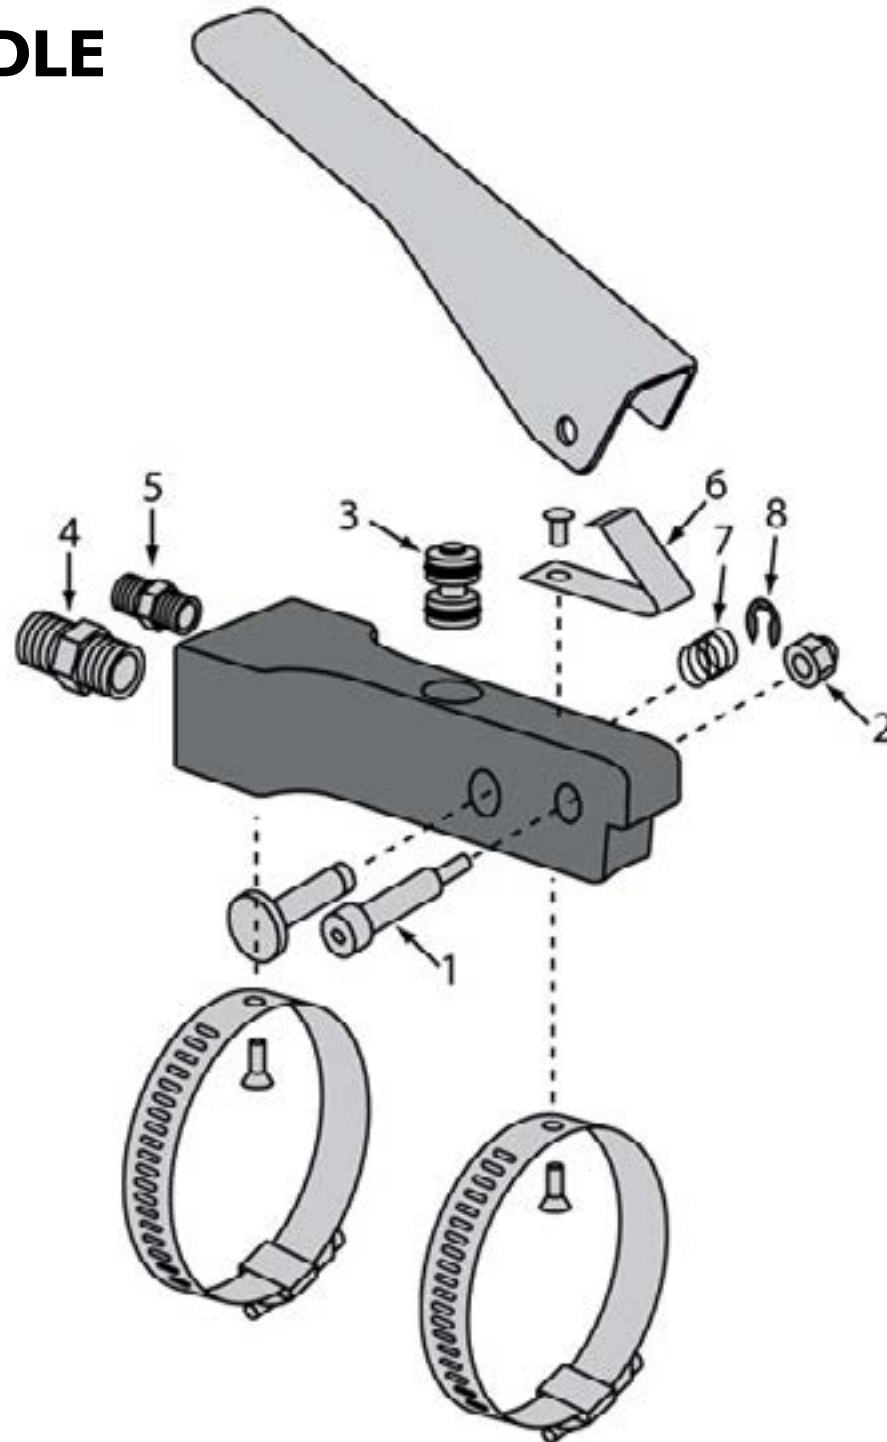

PNEUMATIC CONTROL HANDLE

DEADMAN CONTROL HANDLE

#	DESCRIPTION	PART #
	PNEUMATIC CONTROL HANDLE (DEADMAN CONTROL HANDLE)	620-100-18
	REPAIR KIT, PNEU CONTROL HANDLE, INCLUDES # 1, 2, 3, 4, 5, 6, 7 & 8	360-030-06