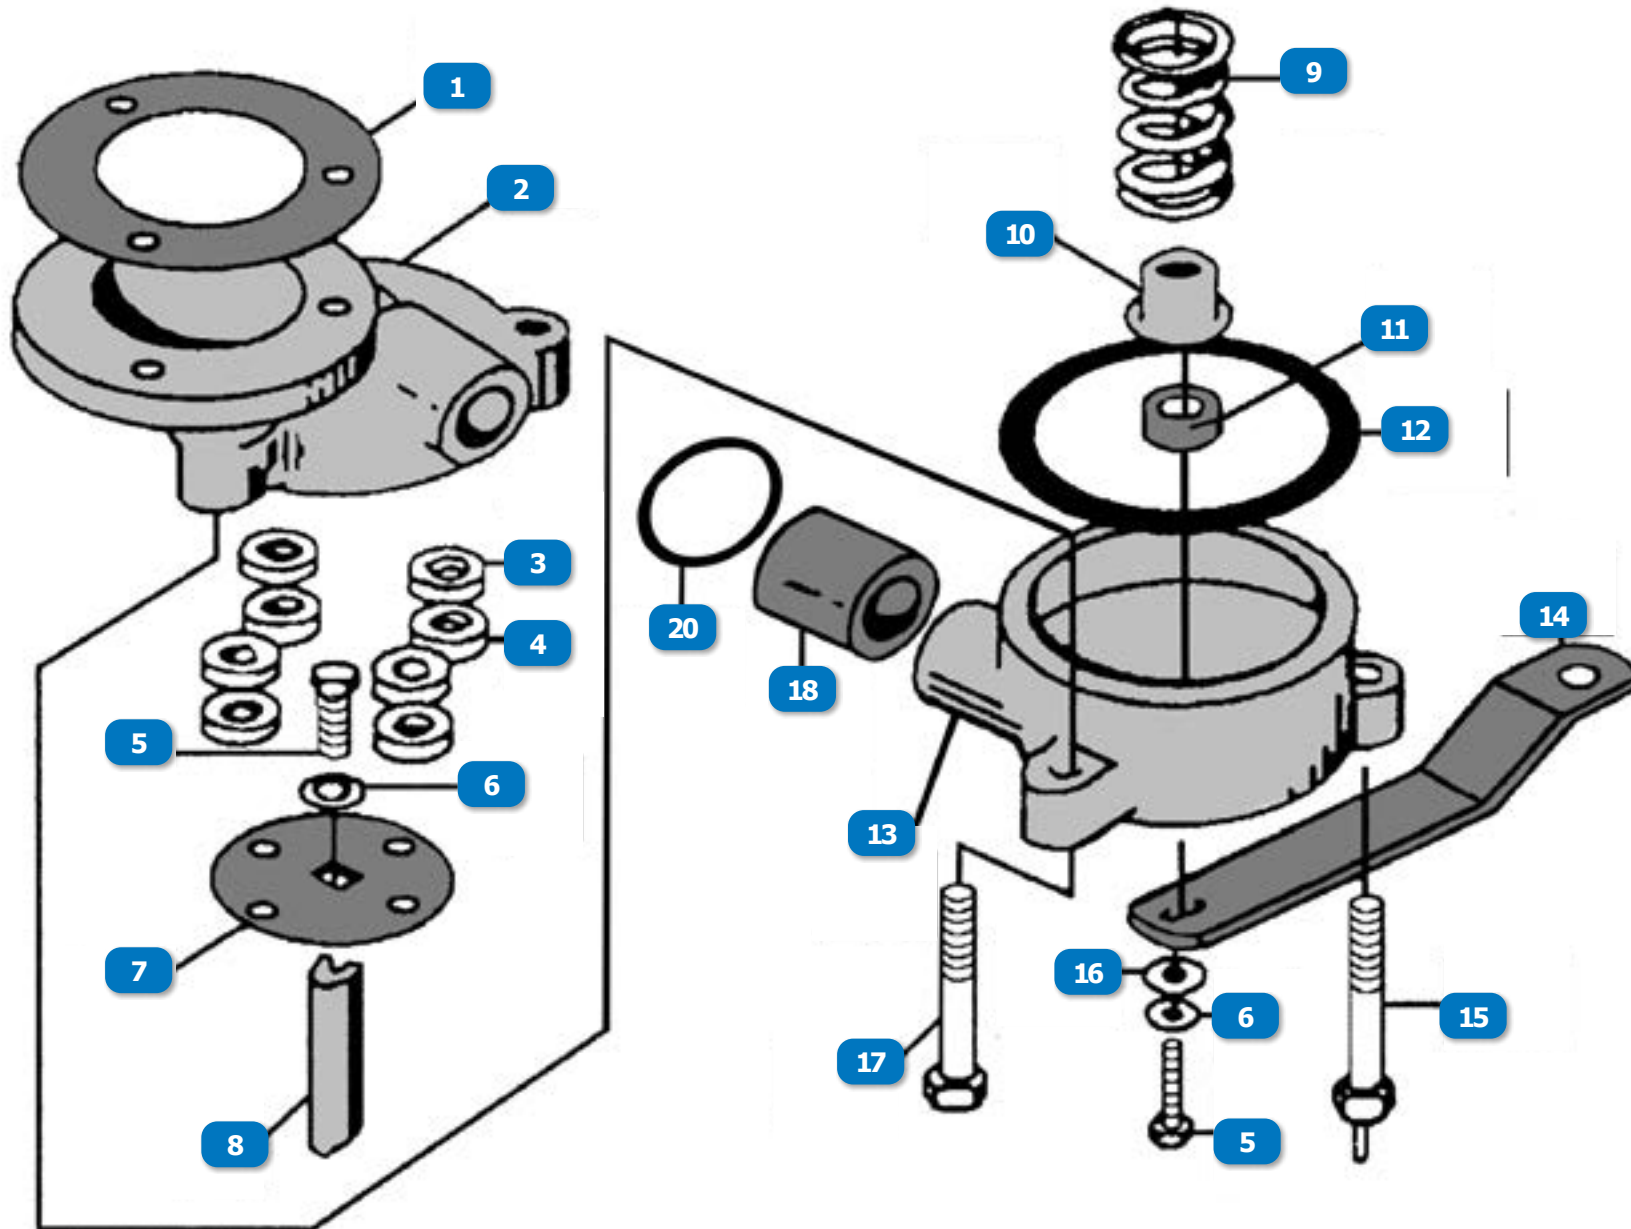

MEDIUM MIXING VALVE

(Pg. 1 of 2, See Next Page For Parts Table)

www.idsblast.com
(317) 545-0665 - (800) 800-0665
2717 Tobey Dr. Indianapolis, IN 46219

MEDIUM MIXING VALVE

(Pg. 2 of 2)

#	DESCRIPTION	PART #
	COMPLETE MIXING VALVE, MEDIUM, INCLUDES BODY, COVER, INTERNAL PARTS, MOUNTING BOLTS & GASKETS	100-198
	MIX VALVE KIT, MEDIUM, INCLUDES (4) #3, 4 (2) # 5, 6, (1) #7, 8, 9, 10, 11,12 & 800-199 FILLER PLUG GASKET	6-36A
	MIXING VALVE ASSEMBLY, 3-1/2" DIAMETER, INCLUDES #13 & 6-36A MIX VALVE KIT	6-03CE
1	VALVE BODY GASKET	3-01BG
2	VALVE BODY, MEDIUM, INCLUDES MOUNTING BOLTS	100-010
3	VALVE CUSHION	C-25
4	VALVE WASHER, 7/16" HOLE	100-020
5	SCREW HHC, .25-28 x .75 GRD5	805-302
6	LOCK WASHER, .25	805-013
7	VALVE PLATE, 2-5/8" DIAMETER	100-079
8	VALVE SPINDLE	100-083
9	VALVE SPRING	16132
10	VALVE SPINDLE PACKING GLAND	C-31
11	VALVE SPINDLE PACKING	C-32
12	VALVE COVER GASKET	C-16
13	VALVE COVER, MEDIUM	6-03C
14	VALVE SPINDLE ARM	C-4X
15	VALVE COVER SCREW W/STOP	3-03CS

#	DESCRIPTION	PART #
16	SAE FLAT WASHER, .25	805-022
17	VALVE COVER SCREW W/O STOP	805-319
18	RUBBER LINER, 3/4" & 1" HOSE	800-236
20	RUBBER O-RING	66RR