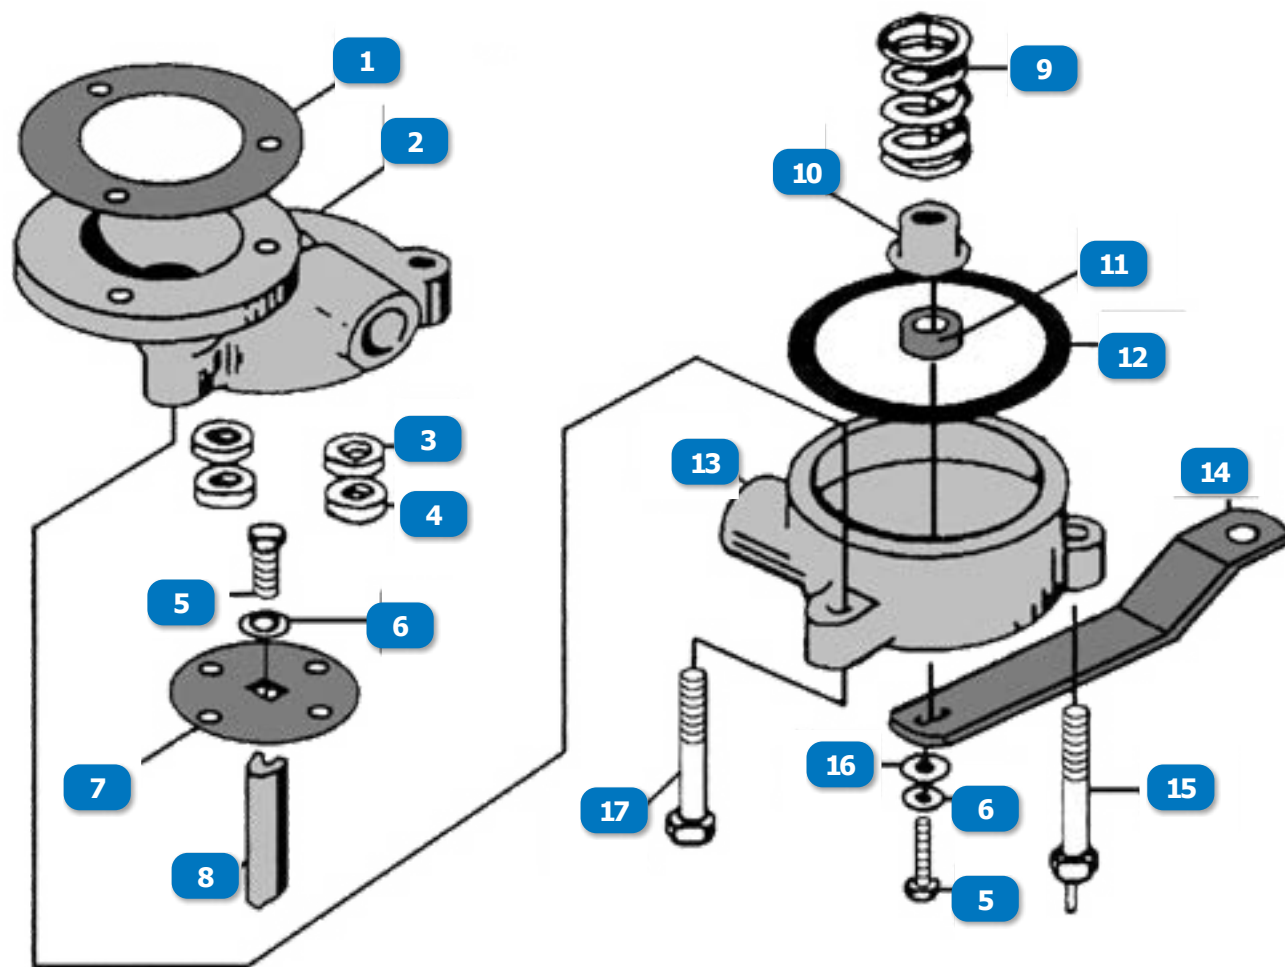

SMALL MIXING VALVE

#	DESCRIPTION	PART #
	COMPLETE MIXING VALVE, SMALL, INCLUDES BODY, COVER, INTERNAL PARTS, MOUNTING BOLTS & GASKETS	100-197
	MIXING VALVE KIT, SMALL, INCLUDES (2) #3, 4, 5, 6, (1) #7, 8, 9, 10, 11, 12, 16 & 800-199 FILLER PLUG GASKET	3-36A
	MIXING VALVE ASSEMBLY, 3-1/2" DIAMETER INCLUDES # 13 & 3-36A MIXING VALVE KIT	1-03
1	VALVE BODY GASKET	3-01BG
2	VALVE BODY, SMALL, INCLUDES MOUNTING BOLTS	100-009
3	VALVE CUSHION	C-25
4	VALVE WASHER, 3/8" HOLE	100-019
5	SCREW HHC, .25-28 x .75 GRD5	805-302
6	LOCK WASHER, .25	805-013
7	VALVE PLATE, 2-5/8" DIAMETER	100-079
8	VALVE SPINDLE	100-083
9	VALVE SPRING	3-44
10	VALVE SPINDLE PACKING GLAND	C-31
11	VALVE SPINDLE PACKING	C-32
12	VALVE COVER GASKET	C-16
13	VALVE COVER, SMALL	100-082
14	VALVE SPINDLE ARM	C-4X
15	VALVE COVER SCREW W/STOP	3-03CS
16	SAE FLAT WASHER, .25	805-022
17	VALVE COVER SCREW W/O STOP	805-319