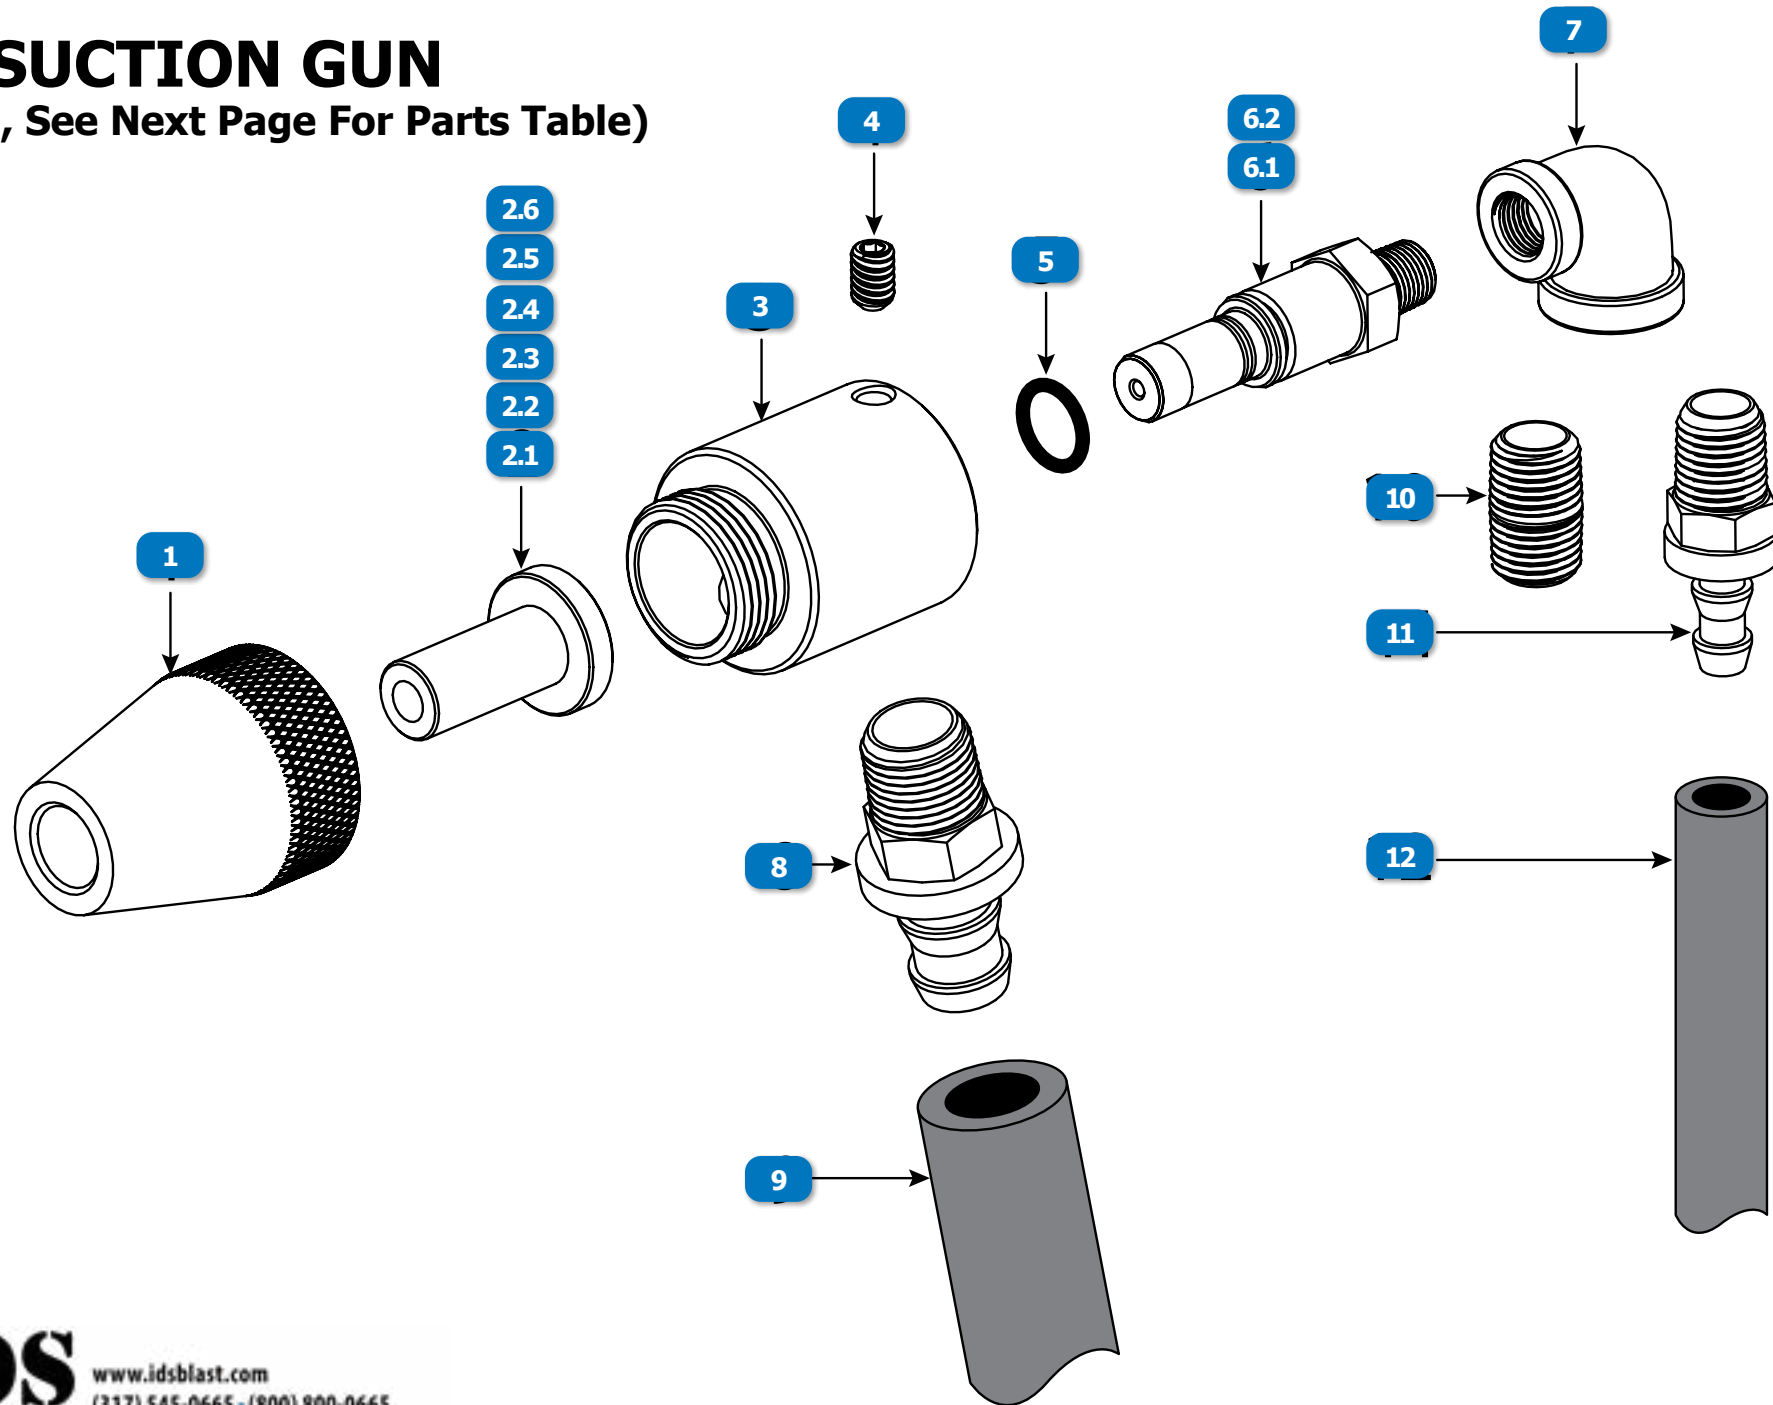

NO. 4 SUCTION GUN

(Pg. 1 of 2, See Next Page For Parts Table)

www.idsblast.com
(317) 545-0665 - (800) 800-0665
2717 Tobey Dr. Indianapolis, IN 46219

NO. 4 SUCTION GUN

(Pg. 2 of 2)

#	DESCRIPTION	PART #
	GUN, #4, 1/4" CERAMIC NOZZLE, W 3/32" AIR JET (12 CFM @ 80 PSI)	140721
	GUN, #4, 5/16" CERAMIC NOZZLE, W 1/8" AIR JET (21 CFM @ 80 PSI)	140722
	GUN, #4, 1/4" TUNGSTEN NOZZLE, W 3/32" AIR JET (12 CFM @ 80 PSI)	140723
	GUN, #4, 5/16" TUNGSTEN NOZZLE, W 1/8" AIR JET (21 CFM @ 80 PSI)	140724
	GUN, #4, 1/4" BORON NOZZLE, W 3/32" AIR JET (12 CFM @ 80 PSI)	140719
	GUN, #4, 5/16" BORON NOZZLE, W 1/8" AIR JET (21 CFM @ 80 PSI)	140720
1	ADAPTOR, NOZZLE (NYLON) (FITS #19 & #4 GUNS)	504901
2.1	NOZZLE, SMALL FLANGED, STRAIGHT BORE, 1/4" BORE, 1-1/4" LENGTH	CL197-4
2.2	NOZZLE, SMALL FLANGED, STRAIGHT BORE, 5/16" BORE, 1-1/4" LENGTH	CL197-5
2.3	NOZZLE, TUNGSTEN CARBIDE, STRAIGHT BORE, GUN INSERT, 1/4" BORE, 7/8" FLANGE x 1-1/4" LENGTH	TL197-4
2.4	NOZZLE, TUNGSTEN CARBIDE, STRAIGHT BORE, GUN INSERT, 5/16" BORE, 7/8" FLANGE x 1-1/4" LENGTH	TL197-5
2.5	NOZZLE, BORON CARBIDE, STRAIGHT BORE, GUN INSERT, 1/4" BORE, 7/8" FLANGE x 1-1/4" LENGTH	501-111
2.6	NOZZLE, BORON CARBIDE, STRAIGHT BORE, GUN INSERT, 5/16" BORE, 7/8" FLANGE x 1-1/4" LENGTH	501-121
3	HEAD, SUCTION (FITS #19 & #4 GUNS)	505331
4	SET SCREW, 1/4-20 x 3/8" SOCKET, CUP POINT SHORT	551052

#	DESCRIPTION	PART #
5	"O" RING, 7/16"	523891
6.1	AIR JET, 3/32" W/O-RING (ORANGE) (12 CFM @ 80PSI)	504821
6.2	AIR JET, 1/8" W/O-RING (YELLOW) (21 CFM @ 80PSI)	504811
7	ELBOW, REDUCING, GALV, 1/4" x 1/8"	888-3010-10200PB
8	FITTING, 1/2" HOSE BARB x 3/8" NPT	1219-340
9	HOSE, SUCTION, CLEAR, NOMINAL 1/2" ID x 3/4" OD, PRICE PER FOOT, SOLD IN 10' INCREMENTS ONLY, BOX SIZE 100'	C-210-A1/2
10	NIPPLE, GALV, 1/4" x CLOSED	888-3029-10299PB
11	HOSE, PUSH-ON INSERT 1/4" x 1/4" NPT	888-4200-30202PB
12	HOSE, AIR, INSTA-GRIP, BLACK, NOMINAL 1/4" ID, 250 PSI, PRICE PER FOOT, SOLD IN 10' INCREMENTS ONLY, REEL SIZE 500'	535-278-008