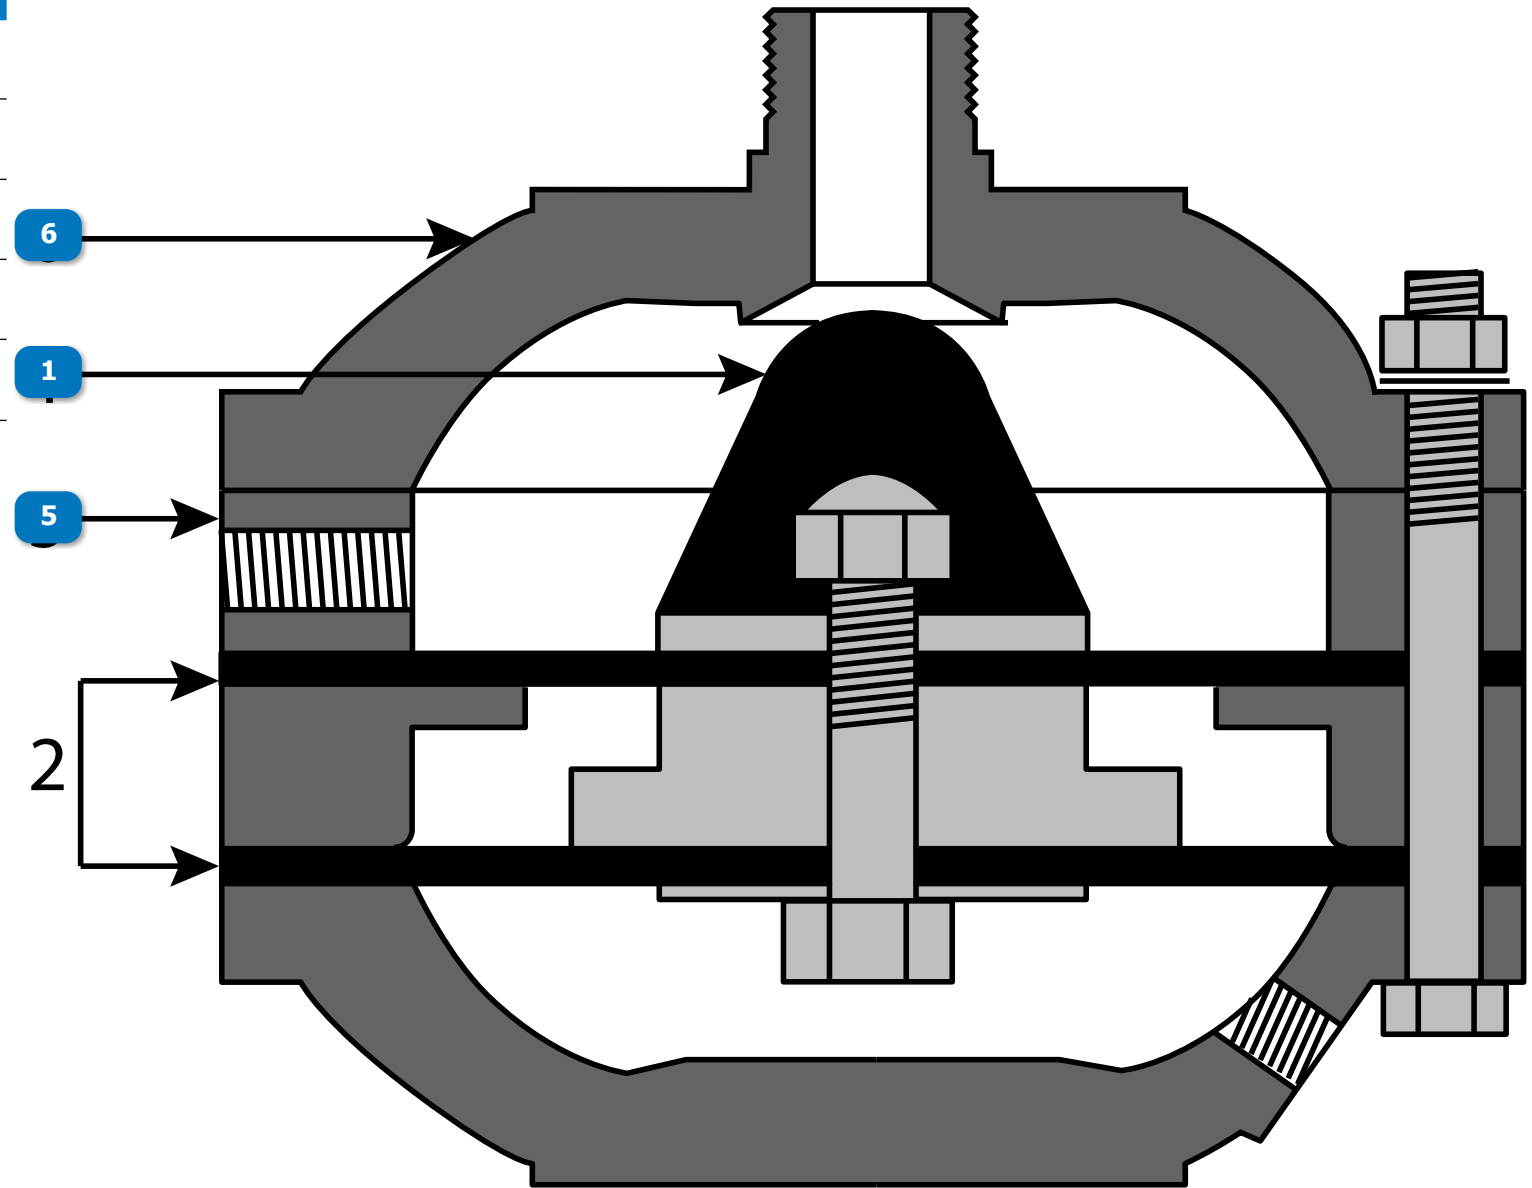

EXHAUST VALVE #2

#	DESCRIPTION	PART #
	VALVE, EXHAUST, #2 (INCLUDES: X-TREME DUTY™ BALL)	290181
	VALVE, EXHAUST,#8 & #2, REPAIR KIT, INCLUDES # 1, (2)2, 3, & 4 (INCLUDES: X-TREME DUTY™ BALL)	290183
1	VALVE BALL, X-TREME DUTY™	525322
5	EXHAUST RING	753722
6	INLET COVER	753442