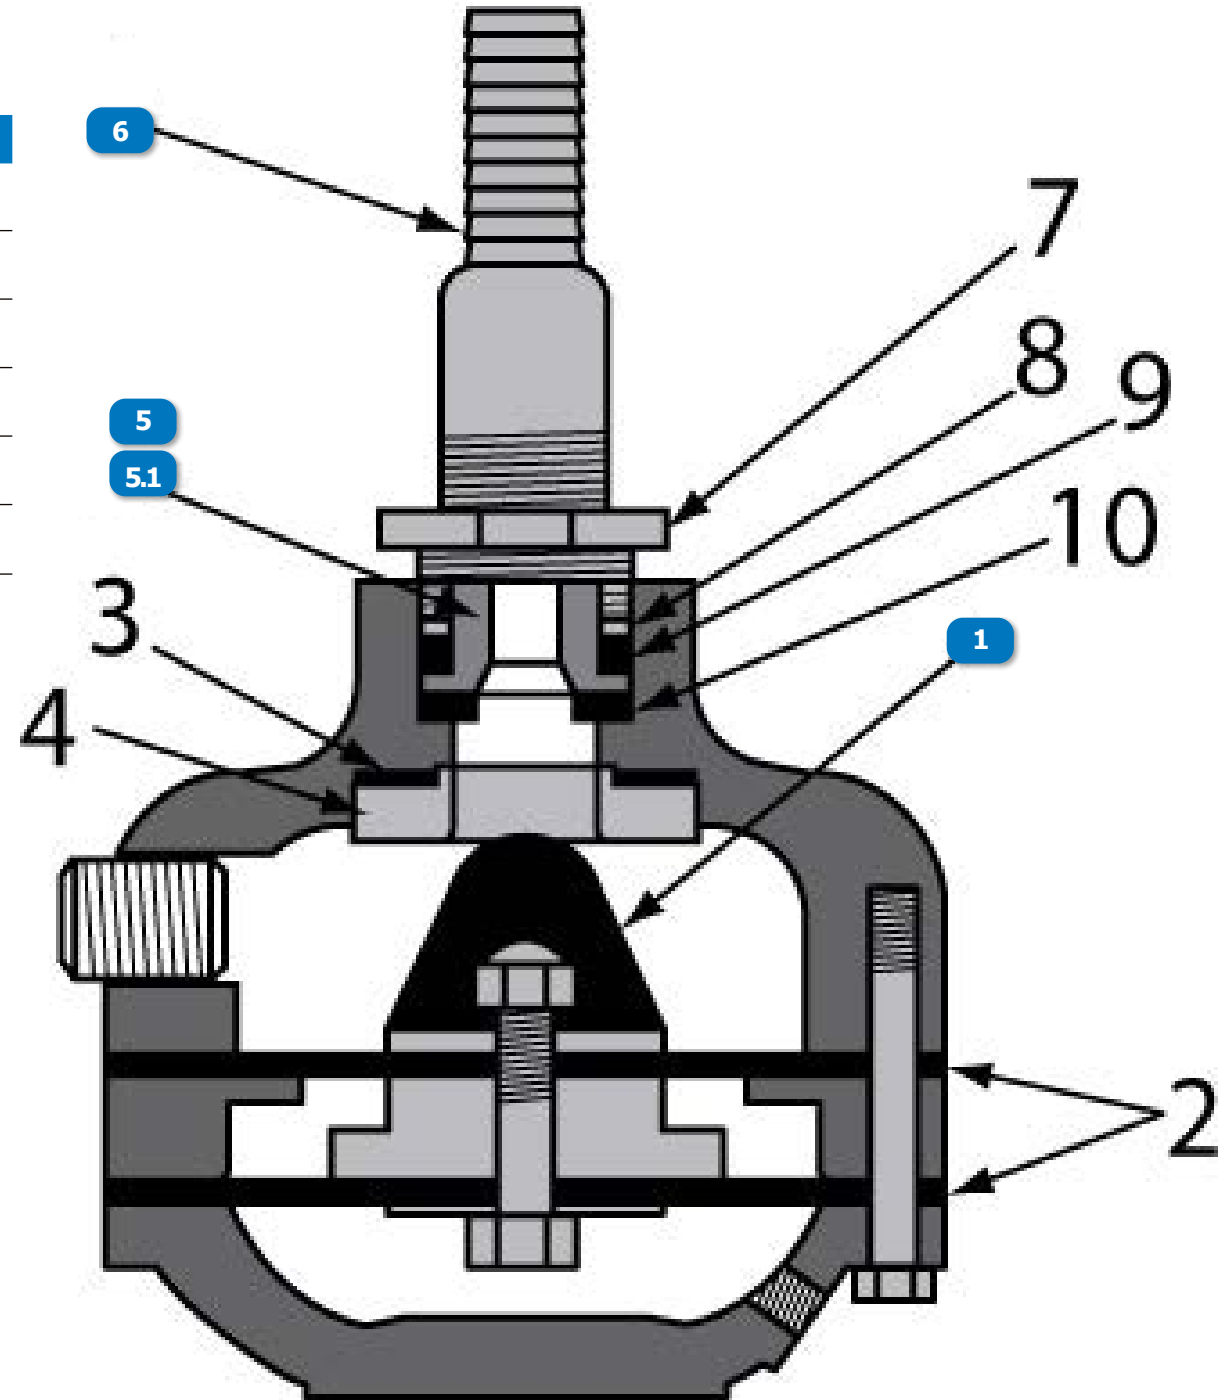

EXHAUST VALVE

#8

#	DESCRIPTION	PART #
	VALVE, EXHAUST, #8 (INCLUDES: X-TREME DUTY™ BALL)	290182
	VALVE, EXHAUST, #8 & #2, REPAIR KIT, INCLUDES # 1, (2)2, 3, & 4 (INCLUDES: X-TREME DUTY™ BALL)	290183
1	VALVE BALL, X-TREME DUTY™	525322
5	NOZZLE, CERAMIC, STRAIGHT BORE, 5/16" BORE, 1-3/8" LENGTH, FLANGED	CL198-5
5.1	NOZZLE, BORON CARBIDE, STRAIGHT BORE, GUN INSERT, 5/16" BORE, 1-1/8" FLANGED x 1-3/8" LENGTH	502-081
6	FITTING, BARBED, 1"	STC10