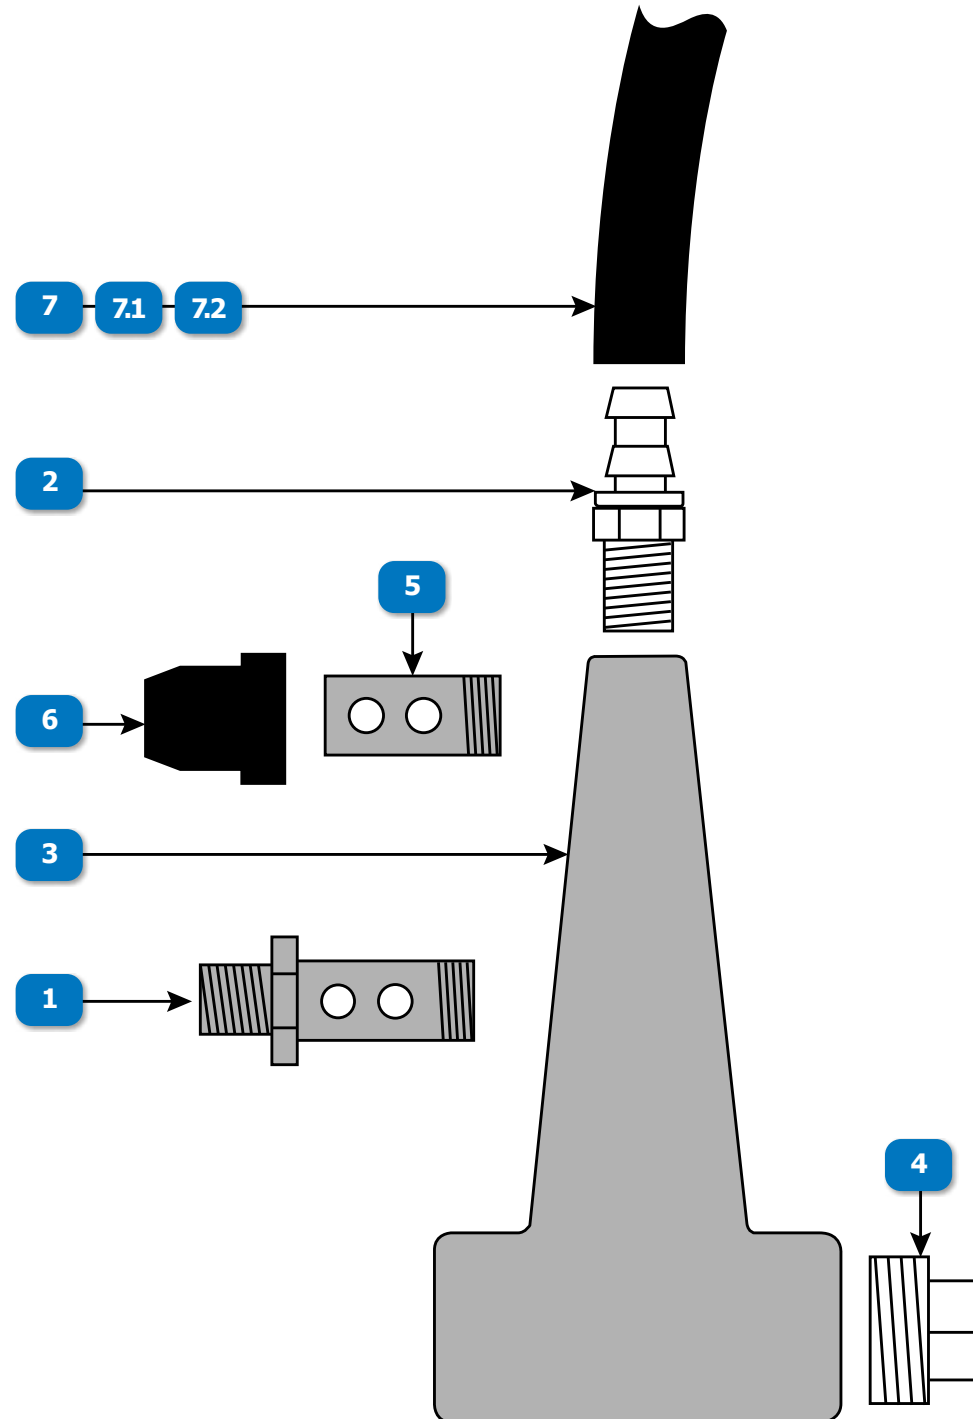

METERING VALVE

ZERO STYLE

#	DESCRIPTION	PART #
	VALVE, METERING ASSEMBLY, W/LOCKING STEM, (NEW STYLE)	1300-001
	VALVE, METERING ASSEMBLY, W/RUBBER CAP, (OLD STYLE)	1300-002
	VALVE, METERING, ASSEMBLY	1775-480
1	VALVE, METERING, LOCKING STEM ASSEMBLY	1473-220
2	FITTING, 1/2" HOSE BARB x 3/8" NPT	1219-340
3	VALVE, METERING BODY	11532
4	VALVE, METERING, PLUG, 1"	1371-60
5	VALVE, METERING, STEM	1473-50
6	VALVE, METERING, CAP	1371-530
7	HOSE, SUCTION, BLACK, NOM. ID 1/2" x 15/16" OD, 2 PLY, PRICE PER FOOT	112-4710
7.1	SURVIVOR® HOSE, SUCTION, BLACK, NOM. ID 1/2" x 15/16" OD, 2 PLY, PRICE PER FOOT	SUR121516 B
7.2	HOSE, SUCTION, CLEAR, NOMINAL 1/2" ID x 3/4" OD, PRICE PER FOOT	C-210-A1/2