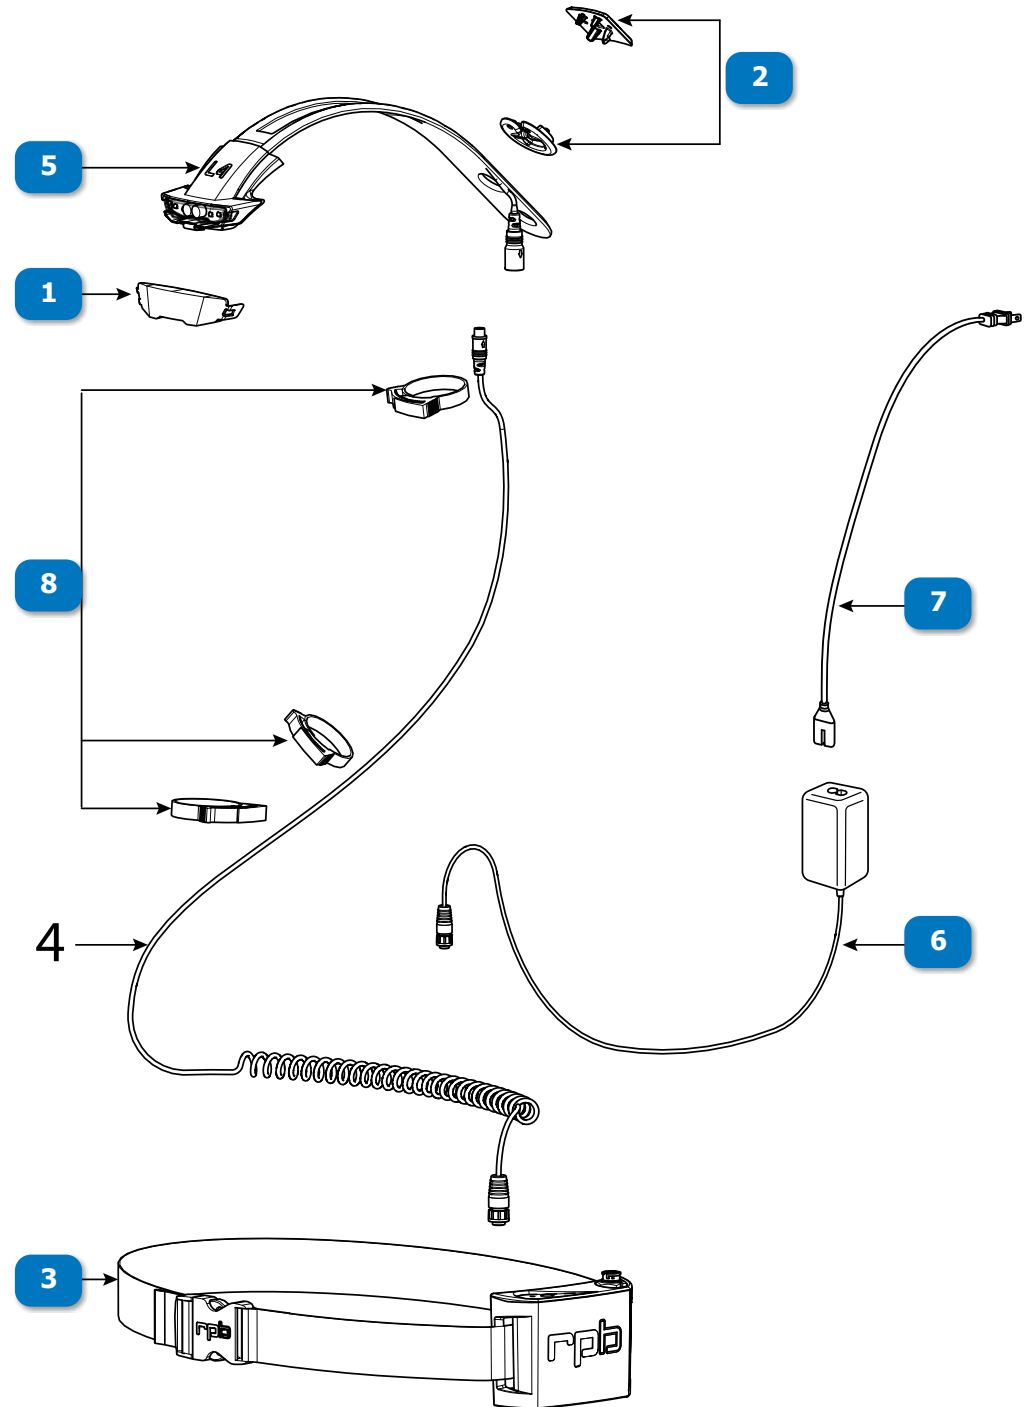

BLAST LIGHT

RPB® L4

#	DESCRIPTION	PART #
	RPB® L4 LIGHT KIT (2ND GENERATION) (FOR NOVA 3®), 4 HOUR (INCLUDES LIGHT ASSEMBLY, BATTERY PACK W/BELT, CABLE, 120V U.S. CHARGER & CLIPS)	09-502
1	RPB® L4 LIGHT, OUTER LENS (10 PACK) (WORKS WITH 1ST AND 2ND GENERATION)	09-522
2	RPB® L4 LIGHT, TOP AND BOTTOM MOUNTING CLIPS (WORKS WITH 1ST AND 2ND GENERATION)	09-520
3	RPB® L4 LIGHT, BATTERY PACK, 4 HOUR (INCLUDES BELT) (WORKS WITH 2ND GENERATION ONLY)	09-532-2
5	RPB® L4 LIGHT, LIGHT ASSEMBLY (2ND GENERATION)	09-512
6	RPB® L4 LIGHT, BATTERY CHARGER (DOES NOT INCLUDE AC POWER CABLE) (WORKS WITH 1ST AND 2ND GENERATION)	09-525
7	120V AC POWER CABLE (U.S.A.)	09-021
8	HOSE CLAMP FOR BREATHING TUBE (5-PACK)	07-122