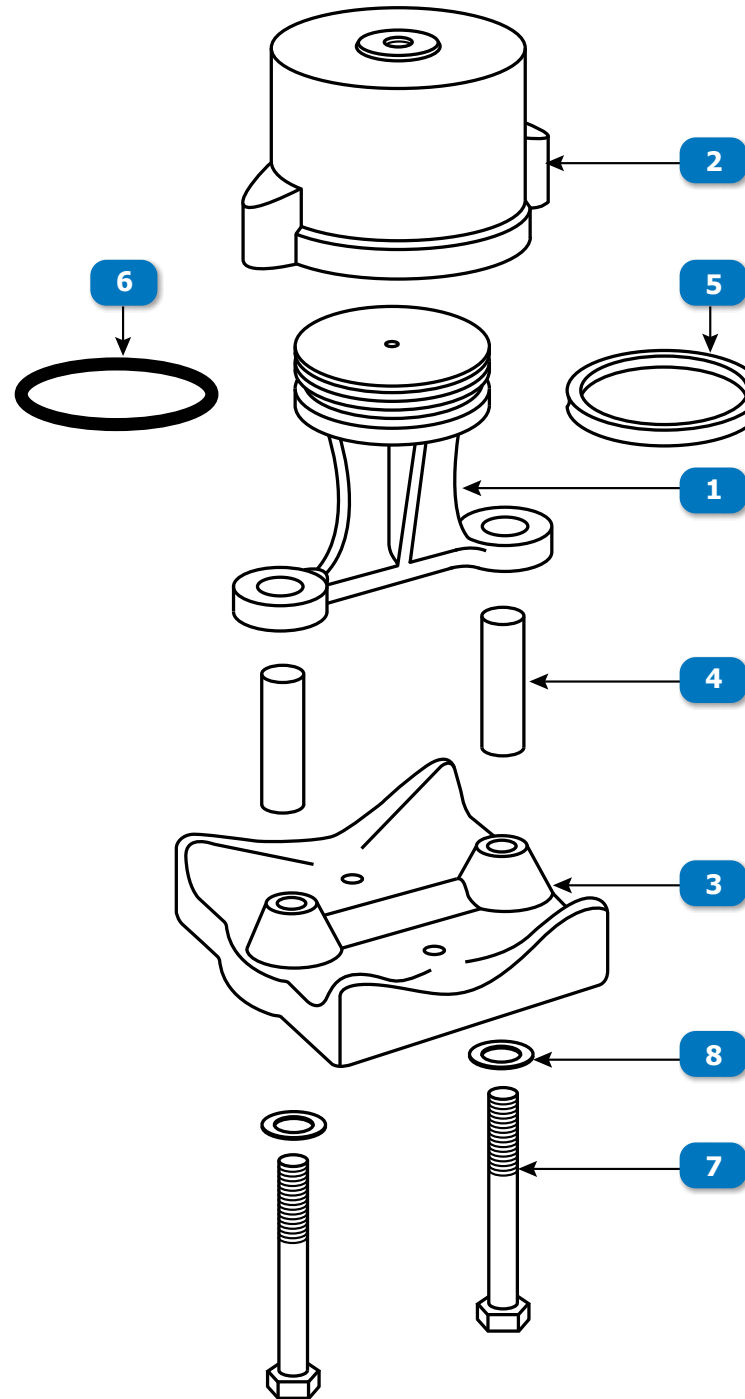

PINCH VALVE

#400

#	DESCRIPTION	PART #
	VALVE, #400 PINCH, COMPLETE	PVC-1
1	PISTON	P-33
2	CYLINDER	P-34
3	BASE	P-35
4	SPACER	P-36
5	"U" SCRAPER	P-37
6	O-RING	P-38
7	BOLT	P-39
8	WASHER	P-40

www.idsblast.com
(317) 545-0665 - (800) 800-0665
2717 Tobey Dr. Indianapolis, IN 46219