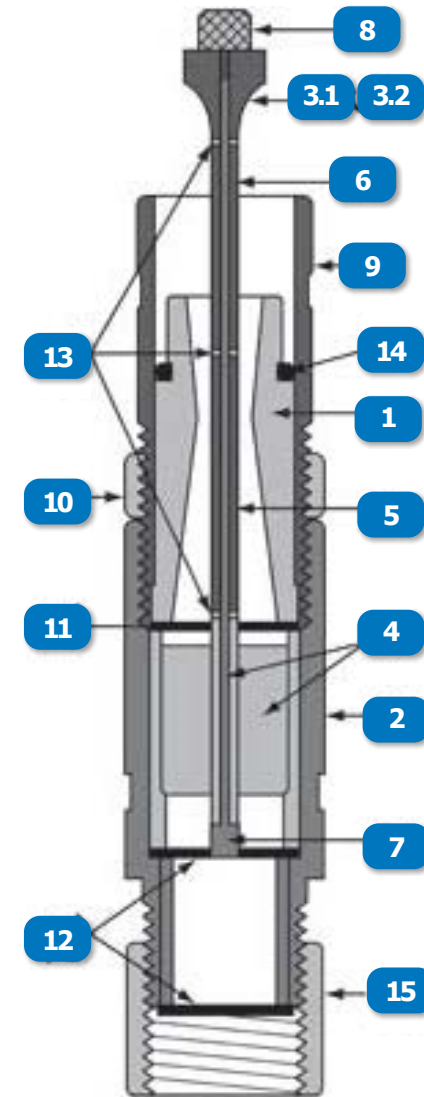

# PIPE BLASTER LARGE

#	DESCRIPTION	PART #
	FILTER, MANUAL, 1/2", PLASTIC (5 MICRON)	504652
	REPAIR KIT FOR 504592, 504652 FILTERS	508112
	FILTER ELEMENT FOR 504592,652 FILTERS (5 MICRON)	508012
<b>1</b>	NOZZLE, 1/2", LARGE PIPE BLASTER	01406
<b>2</b>	TOOL HOLDER, LARGE PIPE BLASTER	01079
<b>3.1</b>	NOZZLE, TUNGSTEN CARBIDE, DEFLECTOR TIP, LARGE	01078
<b>3.2</b>	NOZZLE, ROCTEC, DEFLECTION TIP, LARGE	1888900
<b>4</b>	STEM SUPPORT ASSEMBLY W/THROAT ROD & TIP, LARGE PIPE BLASTER	01080
<b>5</b>	STEM EXTENSTION SLEEVE, LONG, CARBIDE, LARGE PIPE BLASTER	01084
<b>6</b>	STEM EXTENSTION SLEEVE, SHORT, CARBIDE, LARGE PIPE BLASTER	01085
<b>7</b>	THROAT ROD & TIP, LARGE PIPE BLASTER	01086
<b>8</b>	TIP HOLDING NUT, LARGE PIPE BLASTER	01089
<b>9</b>	TIP PROTECTION SLEEVE, LARGE PIPE BLASTER	01090
<b>10</b>	KNURLED LOCK NUT, LARGE PIPE BLASTER	01092
<b>11</b>	FRONT STEM SUPPORT GASKET, LARGE PIPE BLASTER	01093
<b>12</b>	REAR STEM SUPPORT GASKET, LARGE PIPE BLASTER	01094

#	DESCRIPTION	PART #
<b>13</b>	WASHER, BRASS, LARGE PIPE BLASTER	01096
<b>14</b>	O-RING, LARGE PIPE BLASTER	01097
<b>15</b>	BODY COUPLING, LARGE PIPE BLASTER	01095
<b>16</b>	TIP PROTECTION SLEEVE, THREADED, LARGE PIPE BLASTER	01091