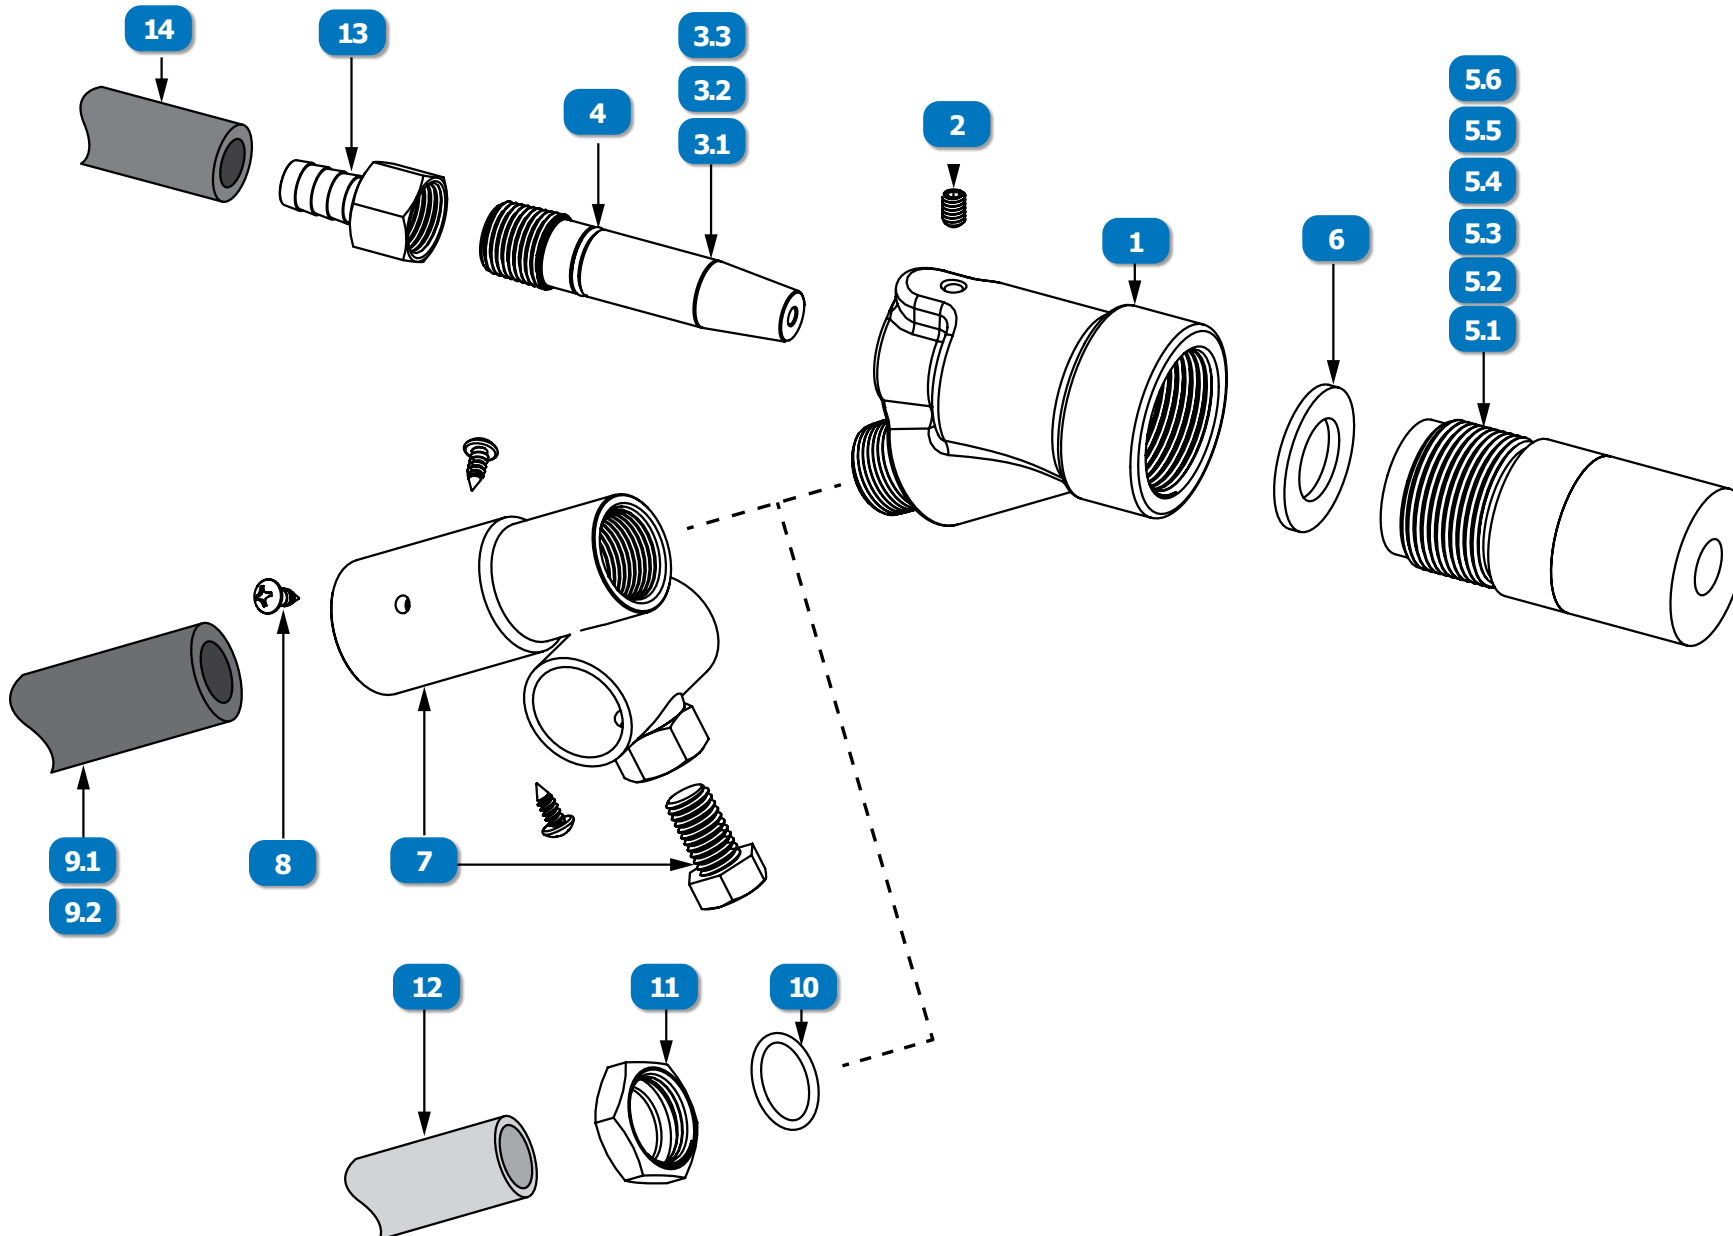

# SUCTION GUN

## GOFF STYLE (Pg. 2 of 2)

#	DESCRIPTION	PART #
1	GUN BODY, INCLUDES SET SCREW AND GASKET	PB-510301
2	SET SCREW, 1/4-20 x 3/8" SOCKET, CUP POINT SHORT	551052
3.1	AIR JET, 1/8", W/O-RING, (YELLOW)	PB-510314
3.2	AIR JET, 3/16", W/O-RING, (BLUE)	PB-510315
3.3	AIR JET, 1/4", W/O-RING, (RED)	PB-510316
4	O-RING, 5/8" ID	844-670
5.1	NOZZLE, TUNGSTEN CARBIDE, SHORT VENTURI, 5/16" BORE, 1" ENTRY, 1-1/4" BRASS THREAD, POLY JACKET	T121-5P
5.2	NOZZLE, TUNGSTEN CARBIDE, SHORT VENTURI, 3/8" BORE, 1" ENTRY, 1-1/4" BRASS THREAD, POLY JACKET	T121-6P
5.3	NOZZLE, TUNGSTEN CARBIDE, SHORT VENTURI, 1/2" BORE, 1" ENTRY, 1-1/4" BRASS THREAD, POLY JACKET	T121-8P
5.4	NOZZLE, BORON CARBIDE, MEDIUM VENTURI, 5/16" BORE, 1" ENTRY, 1-1/4" NPSM THREAD, 4-1/8" LENGTH, STEEL JACKET	502-292
5.5	NOZZLE, BORON CARBIDE, MEDIUM VENTURI, 3/8" BORE, 1" ENTRY, 1-1/4" NPSM THREAD, 4-1/8" LENGTH, STEEL JACKET	502-302
5.6	NOZZLE, BORON CARBIDE, MEDIUM VENTURI, 1/2" BORE, 1" ENTRY, 1-1/4" NPSM THREAD, 4-1/8" LENGTH, STEEL JACKET	502-322
6	NOZZLE WASHER, 1" ID	PB-510309
7	BUSHING, WELDMENT, INCLUDES BOLT	PB-113273

#	DESCRIPTION	PART #
8	SCREWS, PACK OF 100	SBS
9.1	SURVIVOR® HOSE, SUCTION, BLACK, NOMINAL 5/8" ID x 1-1/16" OD, 2 PLY, WP 150 PSI, PRICE PER FOOT, SOLD IN 10' INCREMENTS, REEL SIZE 400'	SUR581116 B
9.2	HOSE, SUCTION, BLACK, NOMINAL 5/8" ID x 1-1/16" OD, 2 PLY, WP 150 PSI, PRICE PER FOOT, SOLD IN 10' INCREMENTS ONLY, REEL SIZE 400'	520802
10	O-RING, HOSE CLAMP, 7/8" ID	PB-510322
11	NUT, HOSE CLAMP	PB-510317
12	HOSE, SUCTION, CLEAR, NOMINAL 5/8" ID x 7/8" OD, PRICE PER FOOT, SOLD IN 10' INCREMENTS ONLY, BOX SIZE 100'	C-210-A5/8
13	FITTING, 1/2" HOSE x 1/2", BRASS	520402
14	HOSE, AIR, RED, NOMINAL 1/2" ID x 55/64" OD, WP 200 PSI, PRICE PER FOOT, SOLD IN 10' INCREMENTS ONLY, REEL SIZE 500'	112-4580