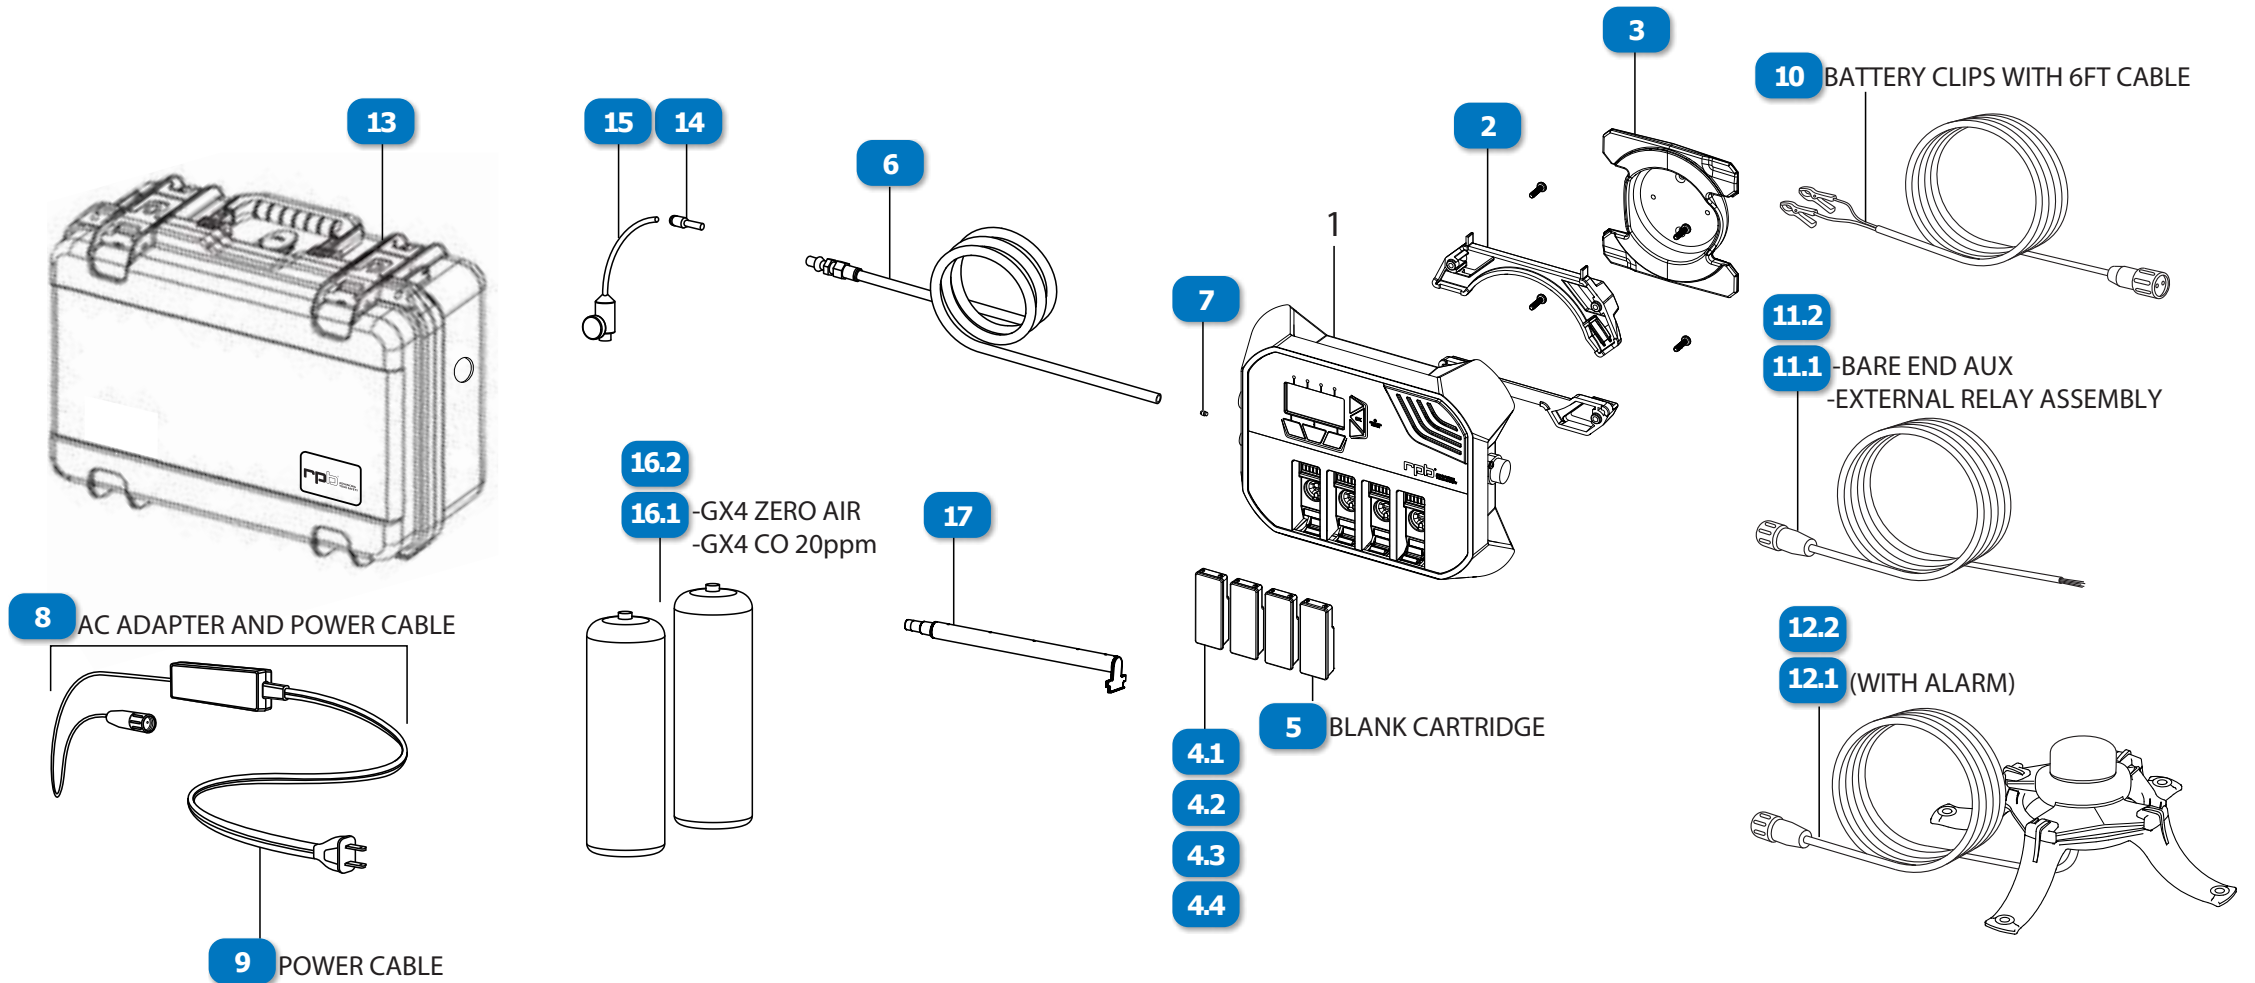

CARBON MONOXIDE DETECTOR

RPB® GX4 (Pg. 1 of 2, See Next Page For Parts Table)

www.idsblast.com
(317) 545-0665 - (800) 800-0665
2717 Tobey Dr. Indianapolis, IN 46219

CARBON MONOXIDE DETECTOR

RPB® GX4 (Pg. 2 of 2)

#	DESCRIPTION	PART #
	RPB® GX4 GAS MONITOR WITH 120V AC (U.S.A.) ADAPTOR, INCLUDES 10 PPM CO CARTRIDGE & MOUNTING BRACKETS	08-400-01
	RPB® GX4 GAS MONITOR WITH 12VDC BATTERY CLIPS, INCLUDES 10 PPM CO CARTRIDGE & MOUNTING BRACKETS	08-401-01
2	MOUNTING BRACKETS PAIR, RPB® GX4 GAS MONITOR	08-425
3	ALUMINIUM WALL BRACKET	08-231
4.1	CARBON MONOXIDE SENSOR, 10 PPM, RPB® GX4 GAS MONITOR (STANDARD SENSOR)	08-420-01
4.2	CARBON MONOXIDE SENSOR, 5 PPM, RPB® GX4 GAS MONITOR	08-420-02
4.3	HYDROGEN SULFIDE SENSOR, 10 PPM, RPB® GX4 GAS MONITOR	08-420-03
4.4	OXYGEN SENSOR, 19.5 - 23.5%, RPB® GX4 GAS MONITOR	08-420-04
5	BLANK CARTRIDGE, RPB® GX4 GAS MONITOR	08-420
6	AIR SUPPLY HOSE AND ONE TOUCH CONNECTOR, RPB® GX4 GAS MONITOR	08-428
7	M5 INLET FILTER, SINTERED BRASS, RPB® GX4 GAS MONITOR	08-429
8	AC ADAPTOR AND POWER CORD (120V AC U.S.A.), RPB® GX4 GAS MONITOR	08-430
9	120V AC POWER CABLE (U.S.A.)	09-021
10	BATTERY CLIPS WITH 6FT CABLE, RPB® GX4 GAS MONITOR	08-431

#	DESCRIPTION	PART #
11.1	AUX CABLE, BARE END 50FT, LOW POWER 12VDC, FOR CONNECTING TO CUSTOM EXTERNAL ALARM/RELAY, RPB® GX4 GAS MONITOR	08-434
11.2	EXTERNAL RELAY ASSEMBLY, ALLOWS THE TRIGGERING OF EXTERNAL DEVICES WHEN THE CO MONITOR EXPERIENCES AN ALARM CONDITION	8025601
12.1	AUX STROBE LIGHT WITH 50FT CABLE, RPB® GX4 GAS MONITOR	08-435
12.2	AUX STROBE LIGHT AND ALARM WITH 50FT CABLE, RPB® GX4 GAS MONITOR	08-436
13	HEAVY DUTY FIELD CASE, INCLUDES MOUNTING BRACKET FOR RPB® GX4 GAS MONITOR	08-424
14	CALIBRATION ADAPTOR	08-450
15	CALIBRATION REGULATOR KIT 1.5SLPM, INCLUDES CALIBRATION ADAPTOR, RPB® GX4 GAS MONITOR	08-451
16.1	GX4 ZERO AIR	08-460
16.2	GX4 CO 20ppm [A HAZARDOUS MATERIALS CHARGE OF $48.00 PER ORDER (NOT PER UNIT) APPLIES TO THIS PRODUCT - SHIPS DIRECTLY FROM MANUFACTURER]	08-461
17	SENSOR MANIFOLD TUBE, RPB® GX4 GAS MONITOR	08-422