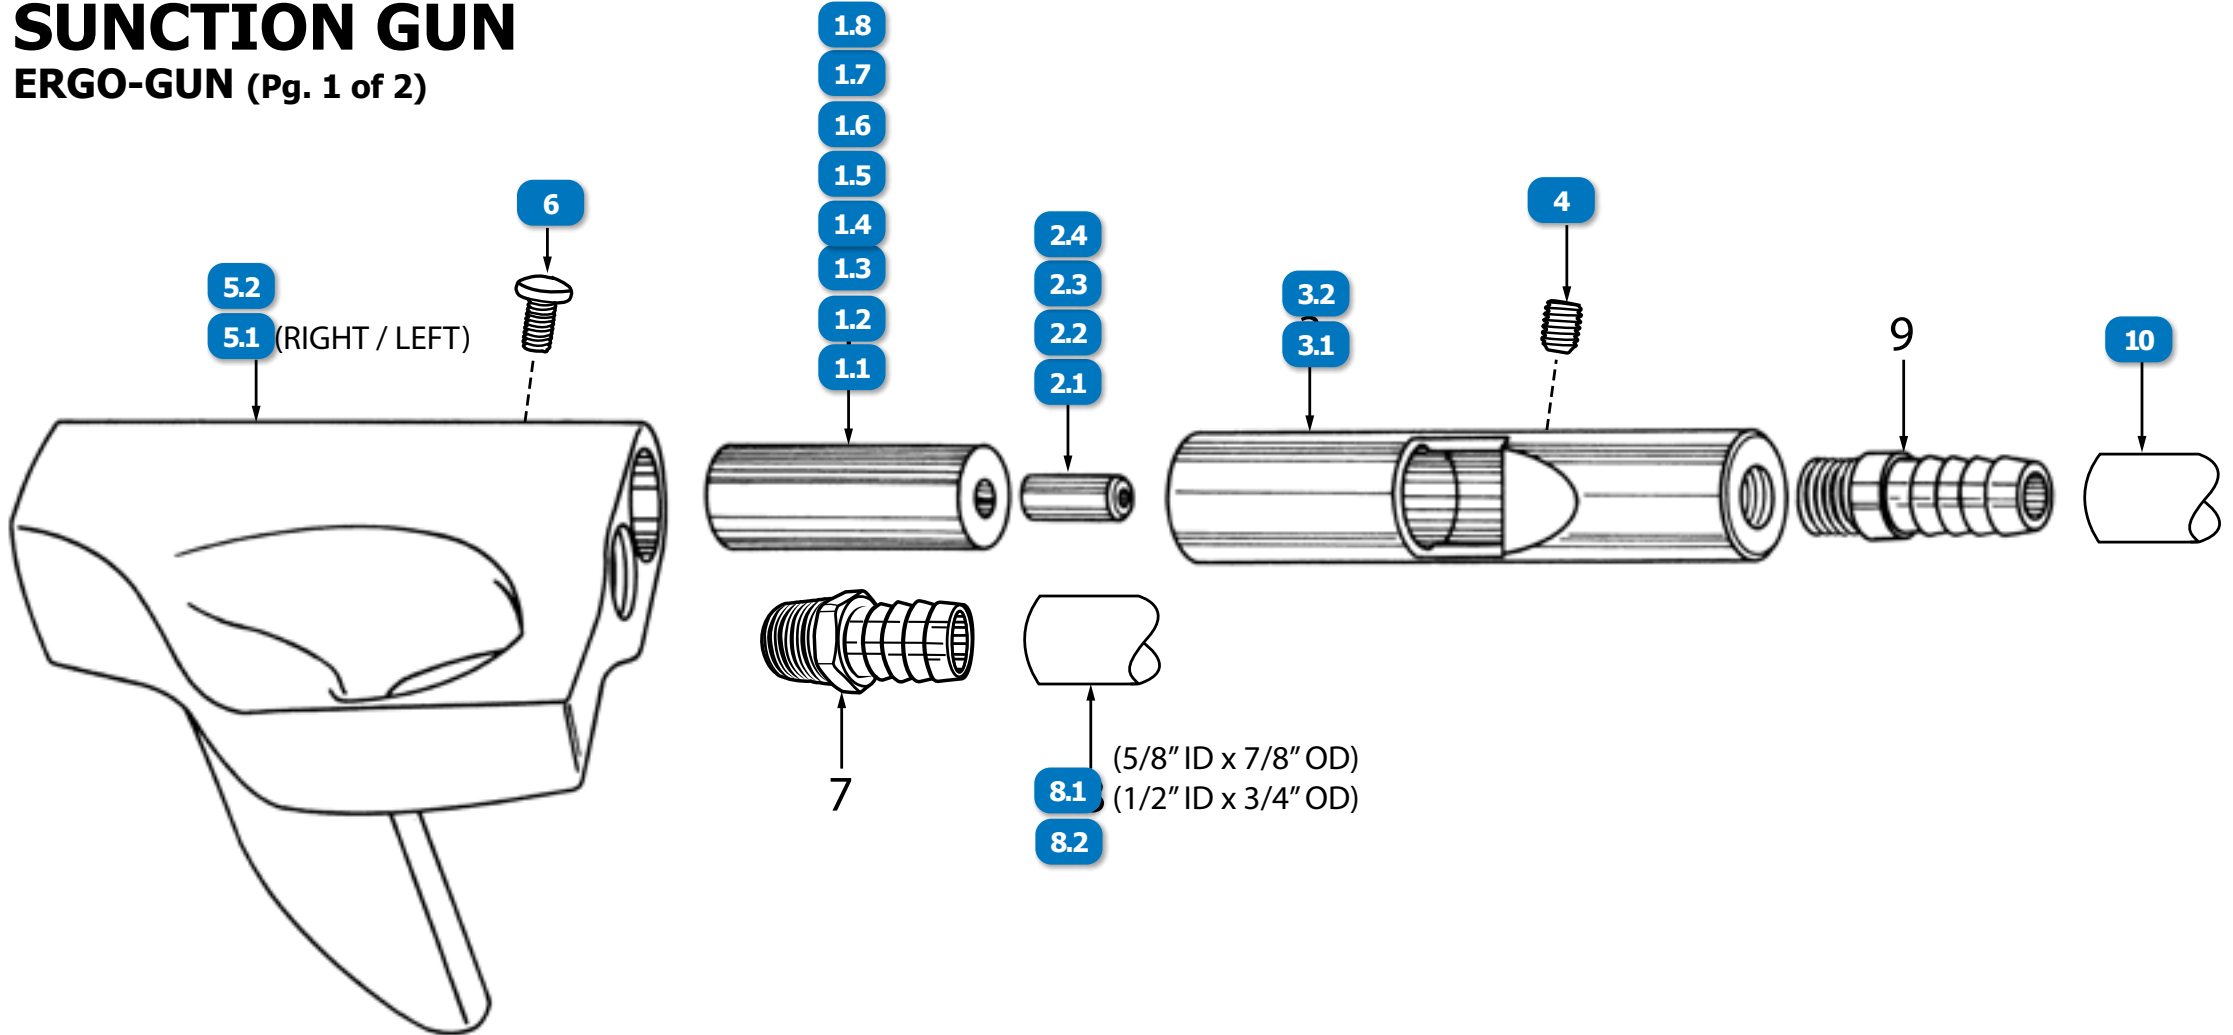

SUNCTION GUN

ERGO-GUN (Pg. 1 of 2)

www.idsblast.com
(317) 545-0665 - (800) 800-0665
2717 Tobey Dr. Indianapolis, IN 46219

SUCTION GUN

ERGO-GUN (Pg. 2 of 2)

#	DESCRIPTION	PART #
	ERGO-GUN, ASSEMBLY, RIGHT HAND, 1/4" TUNGSTEN CARBIDE NOZZLE, 1/8" AIR JET	PB-0699392
	ERGO-GUN, ASSEMBLY, LEFT HAND, 1/4" TUNGSTEN CARBIDE NOZZLE, 1/8" AIR JET	PB-1699392
	ERGO-GUN, ASSEMBLY, RIGHT HAND, 1/4" BORON CARBIDE NOZZLE, 1/8" AIR JET	PB-6699392
	ERGO-GUN, ASSEMBLY, LEFT HAND, 1/4" BORON CARBIDE NOZZLE, 1/8" AIR JET	PB-1945213
	ERGO-GUN, ASSEMBLY, RIGHT HAND, 5/16" TUNGSTEN CARBIDE NOZZLE, 5/32" AIR JET	PB-2699392
	ERGO-GUN, ASSEMBLY, LEFT HAND, 5/16" TUNGSTEN CARBIDE NOZZLE, 5/32" AIR JET	PB-3699392
	ERGO-GUN, ASSEMBLY, RIGHT HAND, 5/16" BORON CARBIDE NOZZLE, 5/32" AIR JET	PB-7699392
	ERGO-GUN, ASSEMBLY, LEFT HAND, 5/16" BORON CARBIDE NOZZLE, 5/32" AIR JET	PB-0843804
	ERGO-GUN, ASSEMBLY, RIGHT HAND, 3/8" TUNGSTEN CARBIDE NOZZLE, 3/16" AIR JET	PB-5699392
	ERGO-GUN, ASSEMBLY, LEFT HAND, 3/8" TUNGSTEN CARBIDE NOZZLE, 3/16" AIR JET	PB-9327103
	ERGO-GUN, ASSEMBLY, RIGHT HAND, 3/8" BORON CARBIDE NOZZLE, 3/16" AIR JET	PB-8699392
	ERGO-GUN, ASSEMBLY, LEFT HAND, 3/8" BORON CARBIDE NOZZLE, 3/16" AIR JET	PB-9699392
	ERGO-GUN, ASSEMBLY, RIGHT HAND, 1/2" TUNGSTEN CARBIDE NOZZLE, 1/4" AIR JET	PB-7599392
	ERGO-GUN, ASSEMBLY, LEFT HAND, 1/2" TUNGSTEN CARBIDE NOZZLE, 1/4" AIR JET	PB-7232015
	ERGO-GUN, ASSEMBLY, RIGHT HAND, 1/2" BORON CARBIDE NOZZLE, 1/4" AIR JET	PB-8599392

#	DESCRIPTION	PART #
	ERGO-GUN, ASSEMBLY, LEFT HAND, 1/2" BORON CARBIDE NOZZLE, 1/4" AIR JET	PB-9599393
	ERGO-GUN, HOSE KIT, 10' LENGTH, INCLUDES (#7) 5/8" HOSE FITTING, (#8) 5/8" ID ABRASIVE HOSE, (#9) 1/2" HOSE FITTING, (#10) 1/2" ID AIR HOSE W/ (2) TIE STRAPS, (2) STEEL HOSE CLAMPS	PB-4513392
	ERGO-GUN, FITTINGS KIT, INCLUDES (#9) 1/2" AIR HOSE FITTING, (2) (#7) 1/2" ABRASIVE HOSE FITTING / 5/8" ABRASIVE HOSE FITTING, (2) HOSE CLAMPS	PB-4804192
1.1	NOZZLE, TUNGSTEN CARBIDE, STRAIGHT BORE, GUN INSERT, 1/4" BORE, 2" LENGTH	TL175-4
1.2	NOZZLE, TUNGSTEN CARBIDE, STRAIGHT BORE, GUN INSERT, 5/16" BORE, 2" LENGTH	TL175-5
1.3	NOZZLE, TUNGSTEN CARBIDE, STRAIGHT BORE, GUN INSERT, 3/8" BORE, 2" LENGTH	TL175-6
1.4	NOZZLE, TUNGSTEN CARBIDE, STRAIGHT BORE, GUN INSERT, 1/2" BORE, 2" LENGTH	TL175-8
1.5	NOZZLE, BORON CARBIDE, STRAIGHT BORE, GUN INSERT, 1/4" BORE, 2" LENGTH	1348-950
1.6	NOZZLE, BORON CARBIDE, STRAIGHT BORE, GUN INSERT, 5/16" BORE, 2" LENGTH	1348-960
1.7	NOZZLE, BORON CARBIDE, STRAIGHT BORE, GUN INSERT, 3/8" BORE, 2" LENGTH	1348-970
1.8	NOZZLE, BORON CARBIDE, STRAIGHT BORE, GUN INSERT, 1/2" BORE, 2" LENGTH	1348-980

#	DESCRIPTION	PART #
2.1	ERGO-GUN, AIR JET, 1/8"	PB-1270371
2.2	ERGO-GUN, AIR JET, 5/32"	PB-5270371
2.3	ERGO-GUN, AIR JET, 3/16"	PB-1370371
2.4	ERGO-GUN, AIR JET, 1/4"	PB-1470371
3.1	ERGO-GUN, METAL CARTRIDGE BODY, FITS 1/4", 5/16", 3/8" BORE NOZZLES	PB-6804192
3.2	ERGO-GUN, METAL CARTRIDGE BODY, FITS 1/2" BORE NOZZLES	PB-5804192
4	ERGO-GUN, SET SCREW FOR AIR JET ASSEMBLY	PB-0641192
5.1	ERGO-GUN, POLYURETHANE GUN BODY, RIGHT HAND	PB-8804192
5.2	ERGO-GUN, POLYURETHANE GUN BODY, LEFT HAND	PB-7804192
6	ERGO-GUN, MOUNTING SCREW FOR GUN BODY / CARTRIDGE	PB-6741192
8.1	HOSE, SUCTION, CLEAR, NOMINAL 5/8" ID x 7/8" OD, PRICE PER FOOT, SOLD IN 10' INCREMENTS ONLY, BOX SIZE 100'	C-210-A5/8
8.2	HOSE, SUCTION, CLEAR, NOMINAL 1/2" ID x 3/4" OD, PRICE PER FOOT, SOLD IN 10' INCREMENTS ONLY, BOX SIZE 100'	C-210-A1/2
10	HOSE, AIR, RED, NOMINAL 1/2" ID x 55/64" OD, WP 200 PSI, PRICE PER FOOT, SOLD IN 10' INCREMENTS ONLY, REEL SIZE 500'	112-4580

www.idsblast.com
(317) 545-0665 - (800) 800-0665
2717 Tobey Dr. Indianapolis, IN 46219