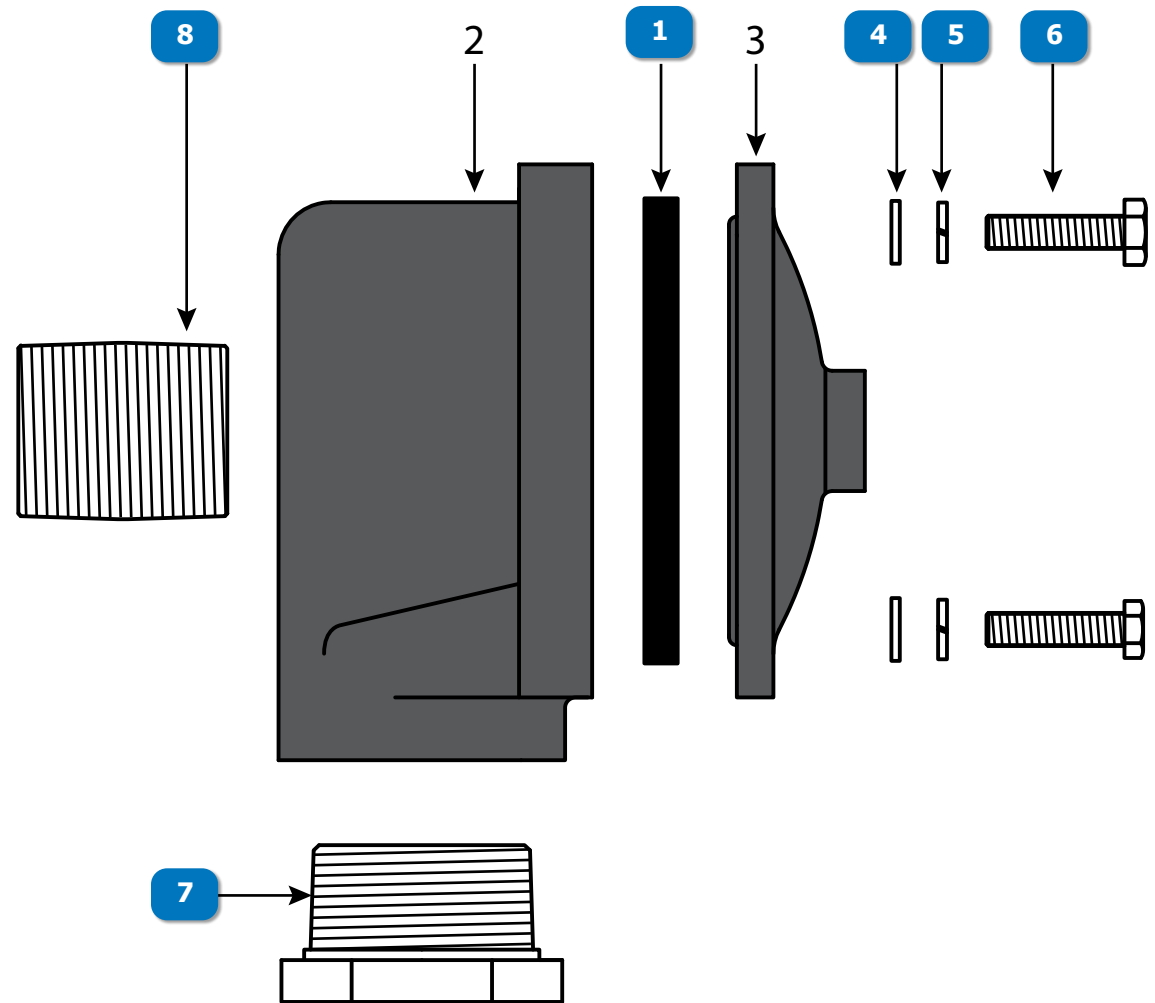

# 1" DIAPHRAGM VALVE EXHAUST VALVE

#	DESCRIPTION	PART #
	VALVE, OUTLET, 1", DIAPHRAGM, COMPLETE	03371
1	VALVE, OUTLET, 1", DIAPHRAGM	06149
4	FLAT WASHER	402-0700
5	LOCK WASHER, 1/4"	552752
6	HEX HEAD CAP SCREW, 1/4"-20 X 1"	03153
7	BUSHING, GALV, 1-1/4" x 1"	888-3026-10706PB
8	NIPPLE, TBE, GALV, 1" x CLOSED	888-3029-10699PB