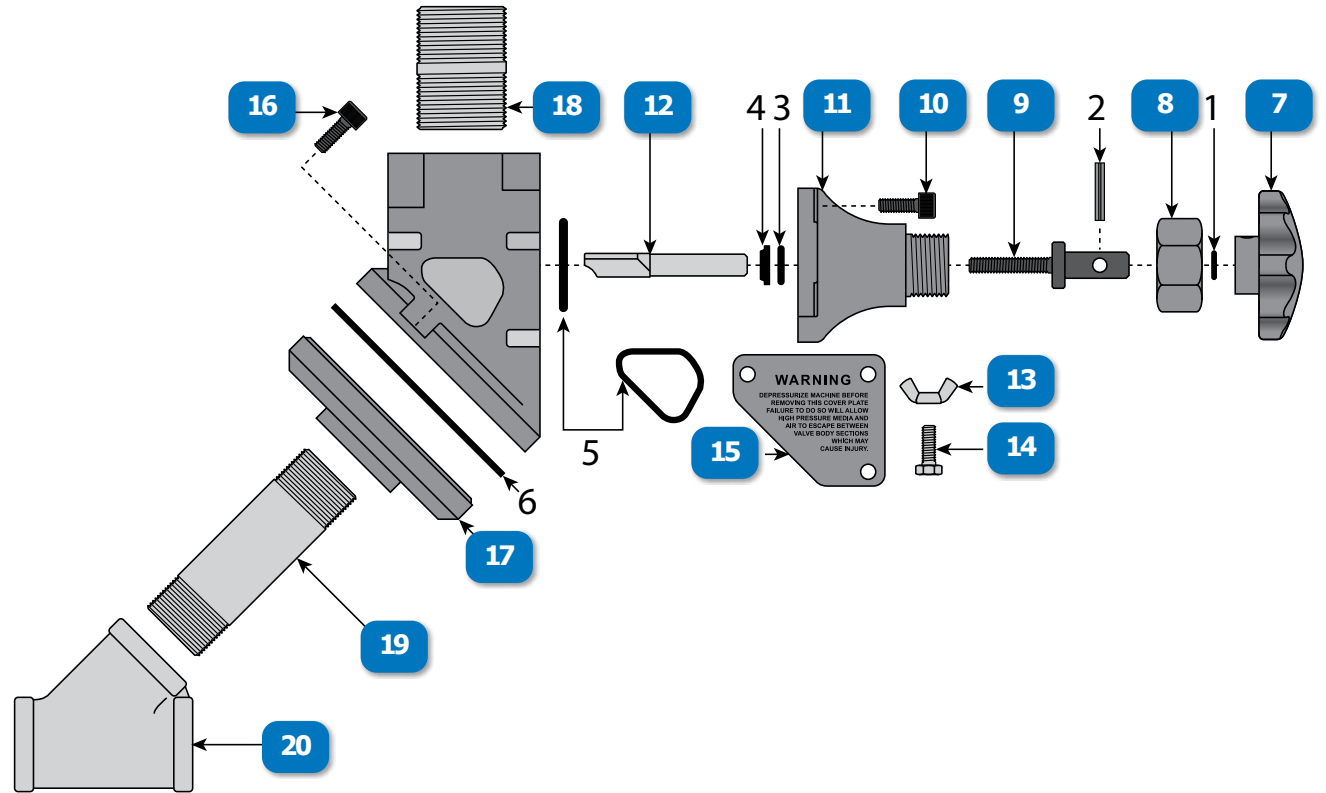

# MANUAL QUANTUM METERING VALVE

## CLEMCO®

#	DESCRIPTION	PART #
8	MANUAL QUANTUM METERING VALVE W/WYE (Original Equipment Mfg)	22845 OEM
8	REPAIR KIT, MANUAL QUANTUM METERING VALVE, INCLUDES # 1, 2, 3, 4, (2)5 & 6	22854 OEM
7	KNOB, ADJUSTMENT, QUANTUM METERING VALVE (Original Equipment Mfg)	22766 OEM
8	NUT, KNOB HOUSING, QUANTUM METERING VALVE (Original Equipment Mfg)	22762 OEM
9	METERING SCREW, QUANTUM METERING VALVE (Original Equipment Mfg)	22764 OEM
10	SCREW, 5/16-NC x 3/4" SOCKET HEAD (Original Equipment Mfg)	22767 OEM
11	HOUSING, KNOB, QUANTUM METERING VALVE (Original Equipment Mfg)	22761 OEM
12	METERING PLATE & SHAFT, QUANTUM METERING VALVE (Original Equipment Mfg)	22763 OEM
13	NUT, 1/4-NC WING (Original Equipment Mfg)	03113 OEM
14	SCREW, 1/4-NC x 3/4" HEX HEAD CAP (Original Equipment Mfg)	03052 OEM
15	INSPECTION PLATE, QUANTUM METERING VALVE (Original Equipment Mfg)	22620 OEM
16	SCREW, 3/8-NC x 1" SOCKET HEAD (Original Equipment Mfg)	22655 OEM
17	FLANGE, THREADED OUTLET, QUANTUM METERING VALVE (Original Equipment Mfg)	22621 OEM
18	NIPPLE, TBE, SCHEDULE 80, GALV, 1-1/2" x CLOSE	888-3028-10899PB
19	NIPPLE, TBE, SCHEDULE 80, GALV, 1-1/4" x 6"	888-3028-10716PB
20	WYE, GALV, 1-1/4"	888-3012-107PB