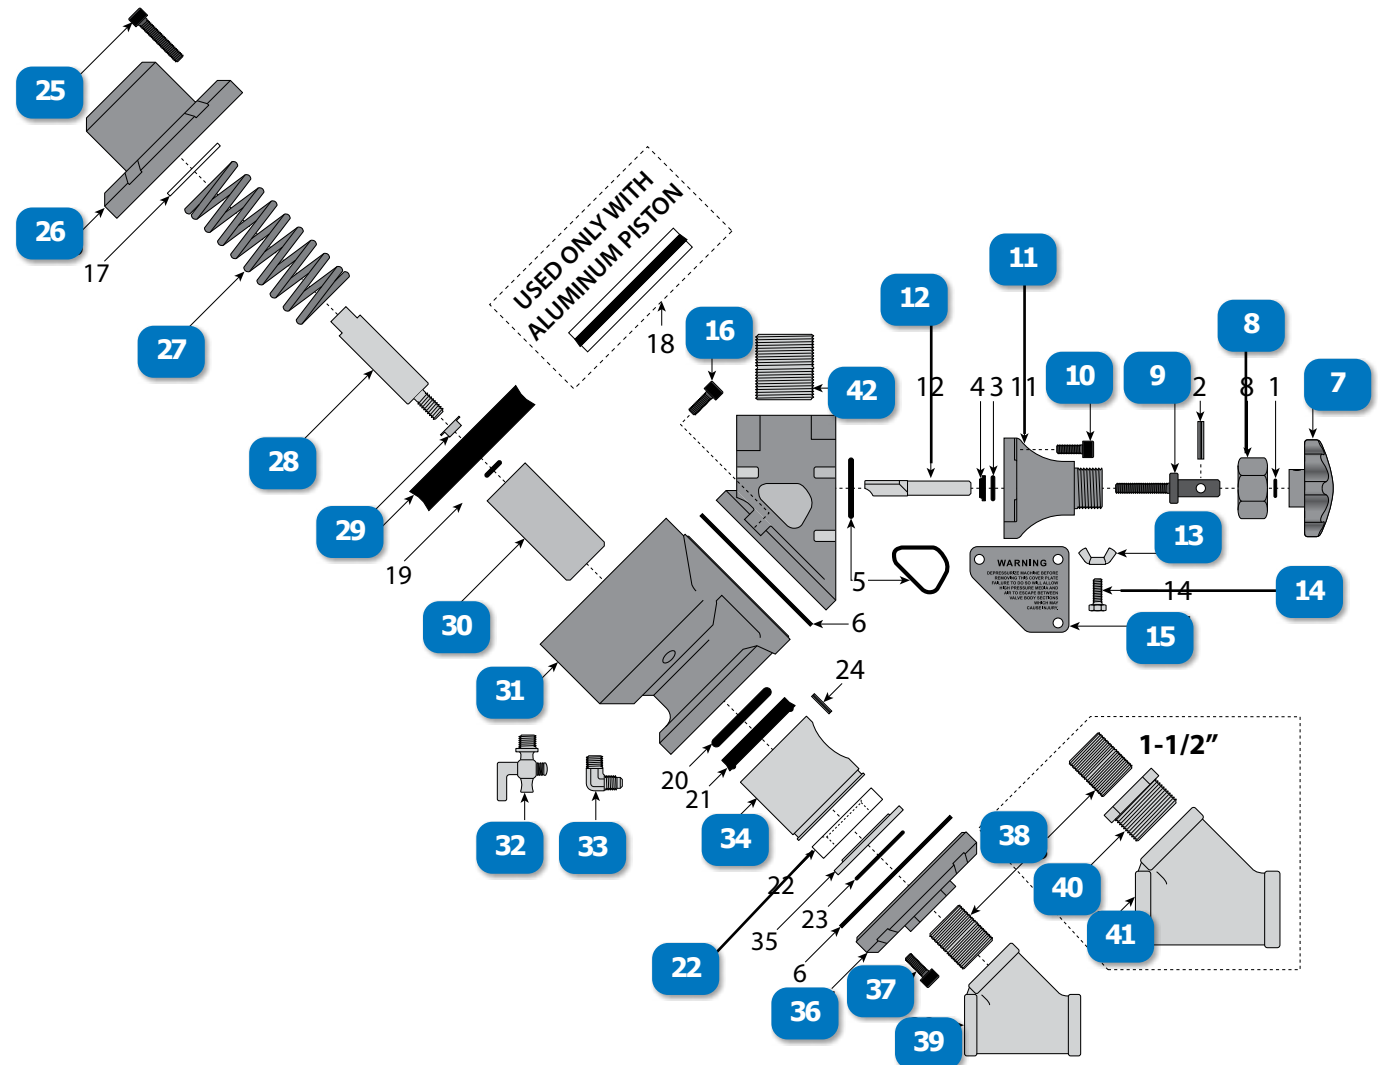

## CLEMCO® (Pg. 1 of 2)

#	DESCRIPTION	PART #
	AUTO QUANTUM METERING VALVE W/1-1/4" WYE (Original Equipment Mfg)	24447 OEM
	AUTO QUANTUM METERING VALVE W/1-1/2" WYE (Original Equipment Mfg)	25281 OEM
	REPAIR KIT, MANUAL QUANTUM METERING VALVE, INCLUDES # 1, 2, 3, 4, (2)5 & 6	22854 OEM
	REPAIR KIT, QUANTUM ACTUATOR, INCLUDES # (2)6, 17, 18, 19, 20, 21, 22, 23 & 24	24446 OEM
<b>7</b>	KNOB, ADJUSTMENT, QUANTUM METERING VALVE (Original Equipment Mfg)	22766 OEM
<b>8</b>	NUT, KNOB HOUSING, QUANTUM METERING VALVE (Original Equipment Mfg)	22762 OEM
<b>9</b>	METERING SCREW, QUANTUM METERING VALVE (Original Equipment Mfg)	22764 OEM
<b>10</b>	SCREW, 5/16-NC x 3/4" SOCKET HEAD (Original Equipment Mfg)	22767 OEM
<b>11</b>	HOUSING, KNOB, QUANTUM METERING VALVE (Original Equipment Mfg)	22761 OEM
<b>12</b>	METERING PLATE & SHAFT, QUANTUM METERING VALVE (Original Equipment Mfg)	22763 OEM
<b>13</b>	NUT, 1/4-NC WING (Original Equipment Mfg)	03113 OEM
<b>14</b>	SCREW, 1/4-NC x 3/4" HEX HEAD CAP (Original Equipment Mfg)	03052 OEM
<b>15</b>	INSPECTION PLATE, QUANTUM METERING VALVE (Original Equipment Mfg)	22620 OEM
<b>16</b>	SCREW, 3/8-NC x 1" SOCKET HEAD (Original Equipment Mfg)	22655 OEM
<b>22</b>	URETHANE SEAT, QUANTUM ACTUATOR (Original Equipment Mfg)	21344 OEM
<b>25</b>	SCREW, 5/16-NC x 1-3/4" SOCKET HEAD (Original Equipment Mfg)	21321 OEM