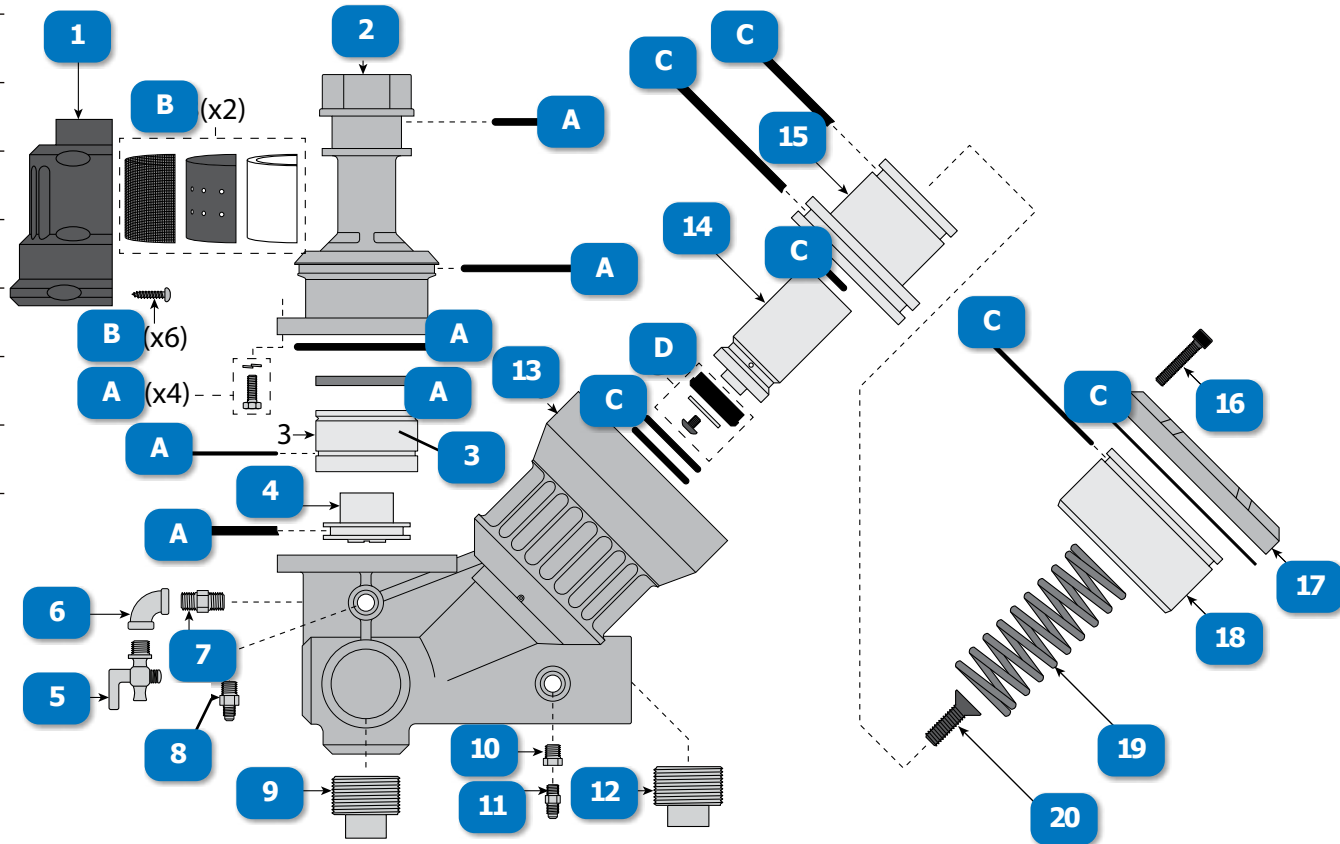

www.idsblast.com
 (317) 545-0665 - (800) 800-0665
 2717 Tobey Dr. Indianapolis, IN 46219

MILLENNIUM INLET/OUTLET VALVE CLEMCO® (Pg 2 of 2)

#	DESCRIPTION	PART #
12	PIPE PLUG, GALV, 1-1/2"	888-3014-108PB
13	MILLENNIUM INLET/OUTLET VALVE, BODY (Original Equipment Manufacturer)	21338 OEM
14	MILLENNIUM INLET/OUTLET VALVE, PLUNGER (Original Equipment Manufacturer)	22600 OEM
15	MILLENNIUM INLET/OUTLET VALVE, DUAL PISTON (Original Equipment Manufacturer)	22602 OEM
16	MILLENNIUM INLET/OUTLET VALVE, SCREW, 5/16-NC x 1-1/4", SOCKET HEAD (Original Equipment Manufacturer)	22611 OEM
17	MILLENNIUM INLET/OUTLET VALVE, CYLINDER CAP (Original Equipment Manufacturer)	21339 OEM
18	MILLENNIUM INLET/OUTLET VALVE, CYLINDER SLEEVE (Original Equipment Manufacturer)	22603 OEM
19	MILLENNIUM INLET/OUTLET VALVE, 4" SPRING (Original Equipment Manufacturer)	22604 OEM
20	MILLENNIUM INLET/OUTLET VALVE, SOCKET SCREW W/ INTERNAL THREADS (Original Equipment Manufacturer)	22650 OEM