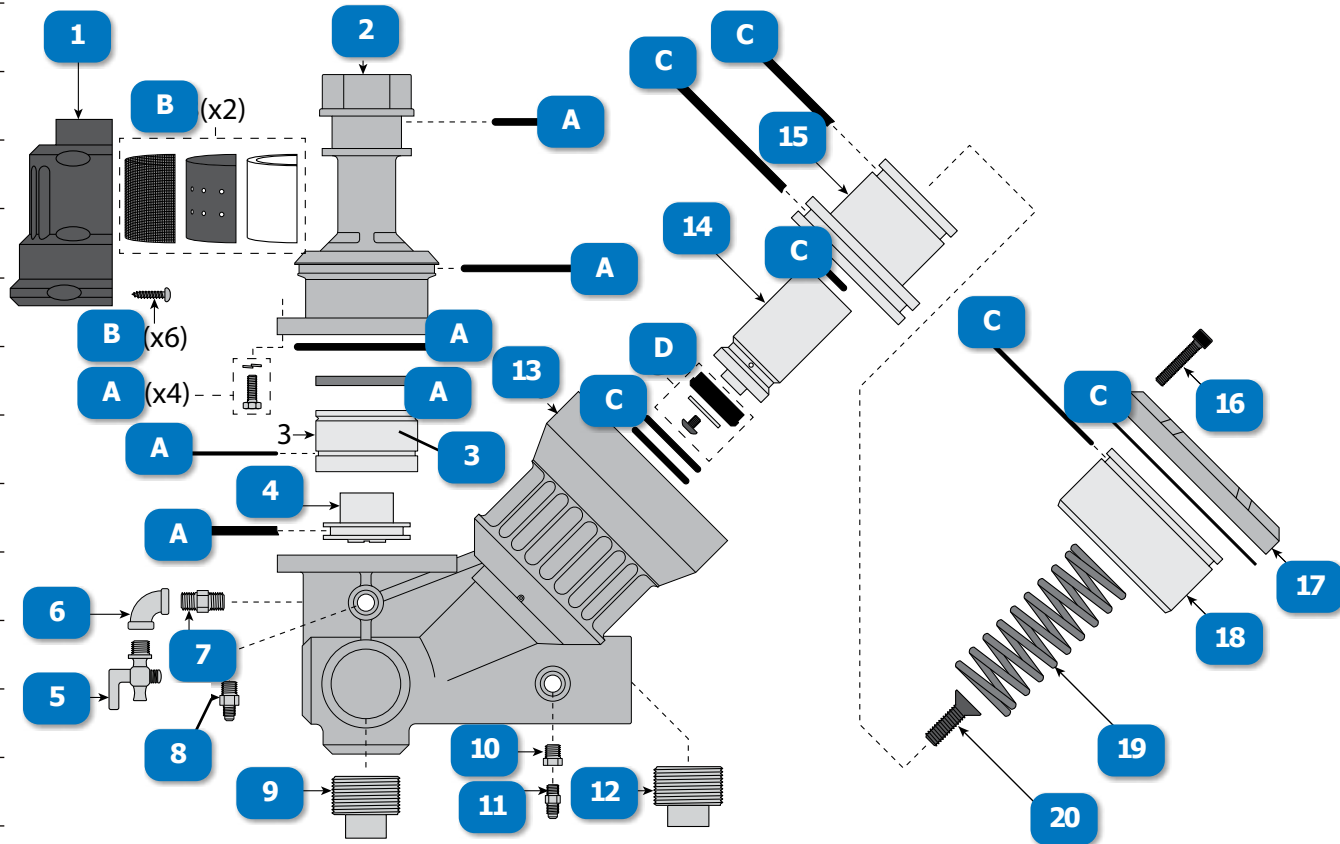

www.idsblast.com
 (317) 545-0665 - (800) 800-0665
 2717 Tobey Dr. Indianapolis, IN 46219

MILLENNIUM INLET/OUTLET VALVE CLEMCO® (Pg 2 of 2)

#	DESCRIPTION	PART #
12	PIPE PLUG, GALV, 1-1/2"	888-3014-108PB
13	MILLENNIUM INLET/OUTLET VALVE, BODY (Original Equipment Manufacturer)	21338 OEM
14	MILLENNIUM INLET/OUTLET VALVE, PLUNGER (Original Equipment Manufacturer)	22600 OEM
15	MILLENNIUM INLET/OUTLET VALVE, DUAL PISTON (Original Equipment Manufacturer)	22602 OEM
16	MILLENNIUM INLET/OUTLET VALVE, SCREW, 5/16-NC x 1-1/4", SOCKET HEAD (Original Equipment Manufacturer)	22611 OEM
17	MILLENNIUM INLET/OUTLET VALVE, CYLINDER CAP (Original Equipment Manufacturer)	21339 OEM
18	MILLENNIUM INLET/OUTLET VALVE, CYLINDER SLEEVE (Original Equipment Manufacturer)	22603 OEM
19	MILLENNIUM INLET/OUTLET VALVE, 4" SPRING (Original Equipment Manufacturer)	22604 OEM
20	MILLENNIUM INLET/OUTLET VALVE, SOCKET SCREW W/ INTERNAL THREADS (Original Equipment Manufacturer)	22650 OEM