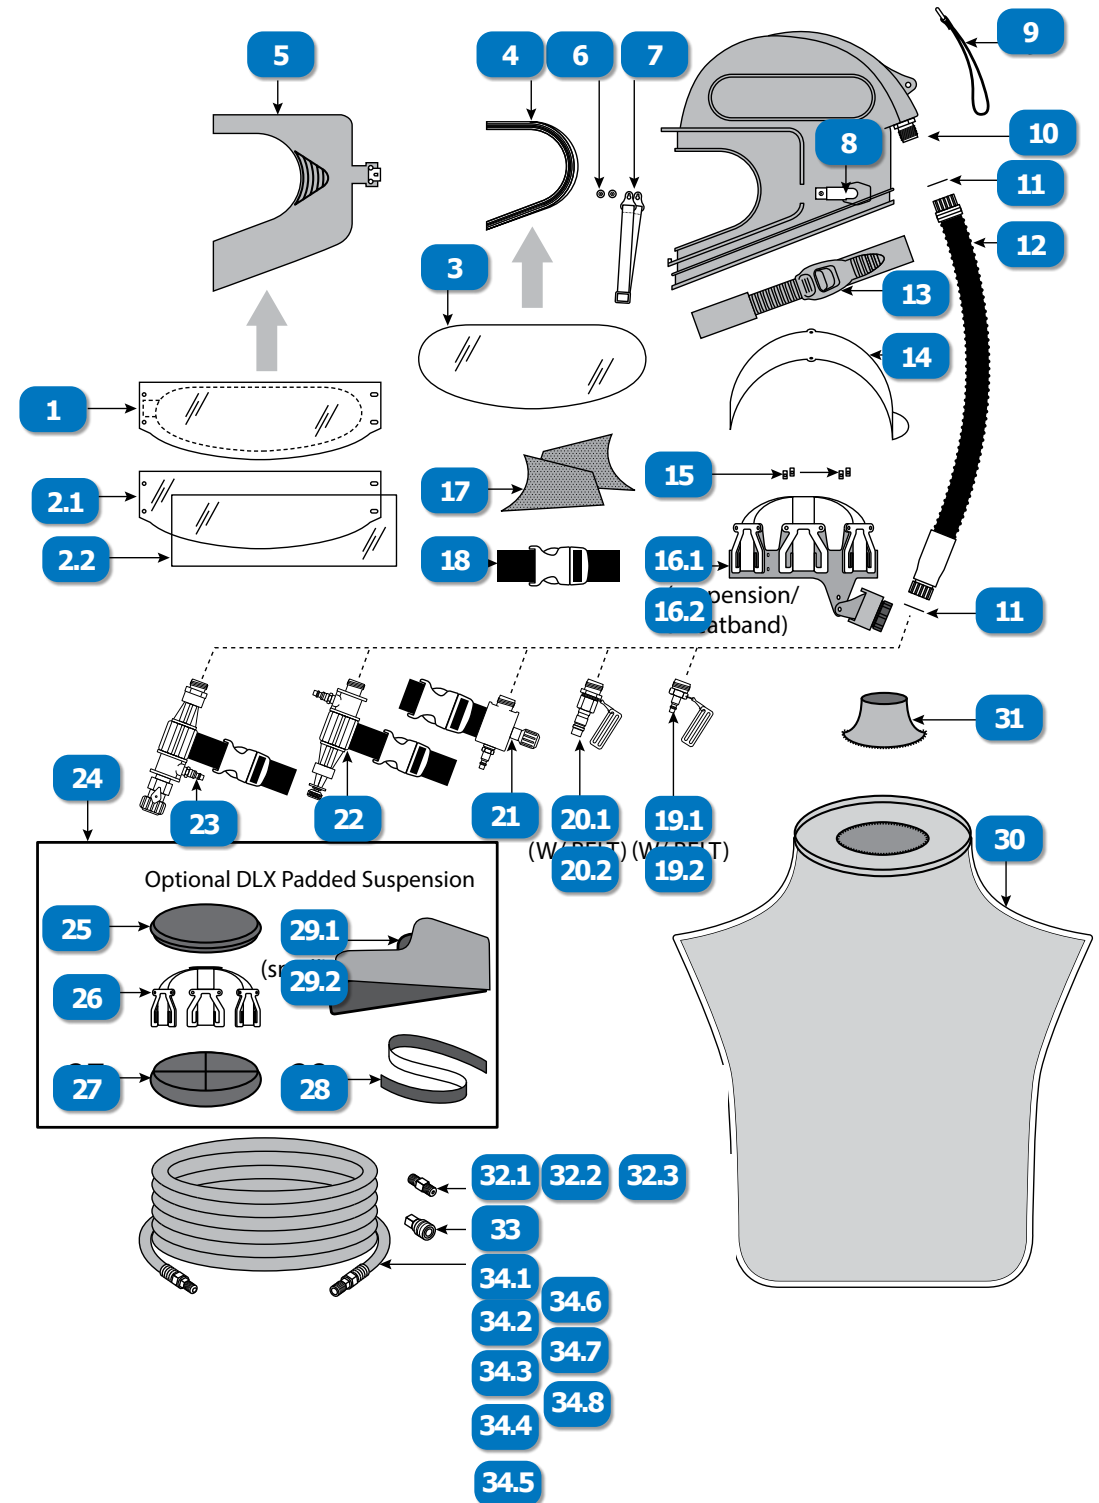

# APOLLO 600 RESPIRATOR

## CLEMCO® (Pg. 1 of 2)

#	DESCRIPTION	PART #
	CLEMCO® APOLLO 600 RESPIRATOR W/ 1/4" CONSTANT FLOW CONNECTOR, BELT, BREATHING TUBE & STANDARD WEB SUSPENSION	24001 OEM
	CLEMCO® APOLLO 600 RESPIRATOR W/ AIR CONTROL VALVE, BELT, BREATHING TUBE & STANDARD WEB SUSPENSION	24002 OEM
	CLEMCO® APOLLO 600 RESPIRATOR W/ 1/2" CONSTANT FLOW CONNECTOR FOR LOW PRESSURE APPLICATIONS, BELT, BREATHING TUBE & STANDARD WEB SUSPENSION	24010 OEM
<b>1</b>	REPLACEMENT LENS, .007 x 5-3/4" x 17-3/16", DIE CUT OUTER TEAR AWAY, 50 PACK	4361-1
<b>2.1</b>	REPLACEMENT LENS, .020 x 5-7/8" x 17", DIE CUT OUTER, 50 PACK	24943
<b>2.2</b>	REPLACEMENT LENS, .015 x 5-3/4" x 16", OUTER RECTANGLE, 50 PACK	24005
<b>3</b>	REPLACEMENT LENS, .040 x 5-5/16" x 14-3/4", DIE CUT INNER, 25 PACK, ANSI #Z87.1-1989	4367
<b>4</b>	CLEMCO® APOLLO 600 WINDOW GASKET (Original Equipment Mfg)	23819 OEM
<b>5</b>	CLEMCO® APOLLO 600 WINDOW FRAME ASSEMBLY (Original Equipment Mfg)	24012 OEM
<b>6</b>	CLEMCO® APOLLO 600 CHIN STRAP HOLDER KIT (Original Equipment Mfg)	24008 OEM
<b>7</b>	CLEMCO® APOLLO 60/600 CHIN STRAP (Original Equipment Mfg) 12.2400	04460 OEM
<b>8</b>	CLEMCO® APOLLO 600 WINDOW LATCH KIT (INCL: BASE & SCREWS) (Original Equipment Mfg)	24006 OEM
<b>9</b>	CLEMCO® APOLLO 60/600 HANDLE STRAP (Original Equipment Mfg)	03623 OEM
<b>10</b>	CLEMCO® APOLLO 600 INLET FITTING (Original Equipment Mfg)	23804 OEM