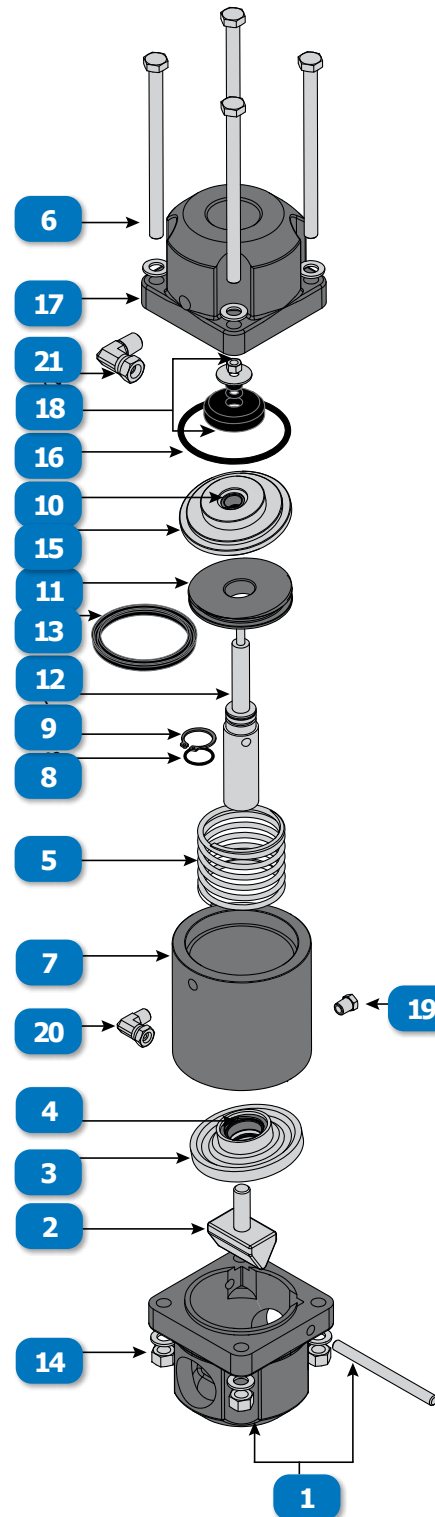

COMINATION VALVE

#	DESCRIPTION	PART #
	VALVE, COMBINATION, 1-1/4", COMPLETE	888-2223-000PB
	VALVE, COMBINATION & COMBINATION II, REPAIR KIT, INCLUDES # 4, 8, 9, 10, 13, 16 & 18	888-2223-00099PB
1	VALVE, COMBINATION, CAP	888-2223-00001PB
2	VALVE, COMBINATION & COMBINATION II, PINCH RAM	888-2223-00002PB
3	VALVE, COMBINATION, UPPER ROD GUIDE, INCLUDES SEAL(#4), BUSHING & CIRCLIP	888-2223-00003PB
4	VALVE, COMBINATION & COMBINATION II, SEAL, UPPER ROD	888-2223-00004PB
5	VALVE, COMBINATION & COMBINATION II, SPRING	888-2223-00005PB
6	VALVE, COMBINATION, BOLT 3/8" x 6" W/ WASHER	888-7010-50715PB
7	VALVE, COMBINATION, CYLINDER	888-2223-00007PB
8	VALVE, COMBINATION & COMBINATION II, O-RING, SHAFT	888-2223-00008PB
9	VALVE, COMBINATION & COMBINATION II, SNAP RING	888-2223-00009PB
10	VALVE, COMBINATION & COMBINATION II, SEAL, LOWER ROD	888-2223-00010PB
11	VALVE, COMBINATION & COMBINATION II, PISTON	888-2223-00011PB
12	VALVE, COMBINATION & COMBINATION II, SHAFT	888-2223-00012PB
13	VALVE, COMBINATION & COMBINATION II, SEAL, PISTON	888-2223-00013PB
14	VALVE, COMBINATION, NUT, 3/8"	888-7017-50701PB
15	VALVE, COMBINATION & COMBINATION II, LOWER ROD GUIDE, INCLUDES SEAL(#10), BUSHING & SNAP RING	888-2223-00015PB

#	DESCRIPTION	PART #
16	VALVE, COMBINATION & COMBINATION II, O-RING, LOWER ROD GUIDE	888-2223-00016PB
17	VALVE, COMBINATION, BASE	888-2223-00017PB
18	VALVE, COMBINATION & COMBINATION II, PLUG ASSEMBLY	888-2223-00018PB
19	VENT, 1/8"	888-2014-300PB
20	SWIVEL 90*, 1/8"MNPT X 1/8"F	888-4203-50000PB
21	SWIVEL 90*, 1/8" MNPT x 1/4" F	888-4203-50002PB