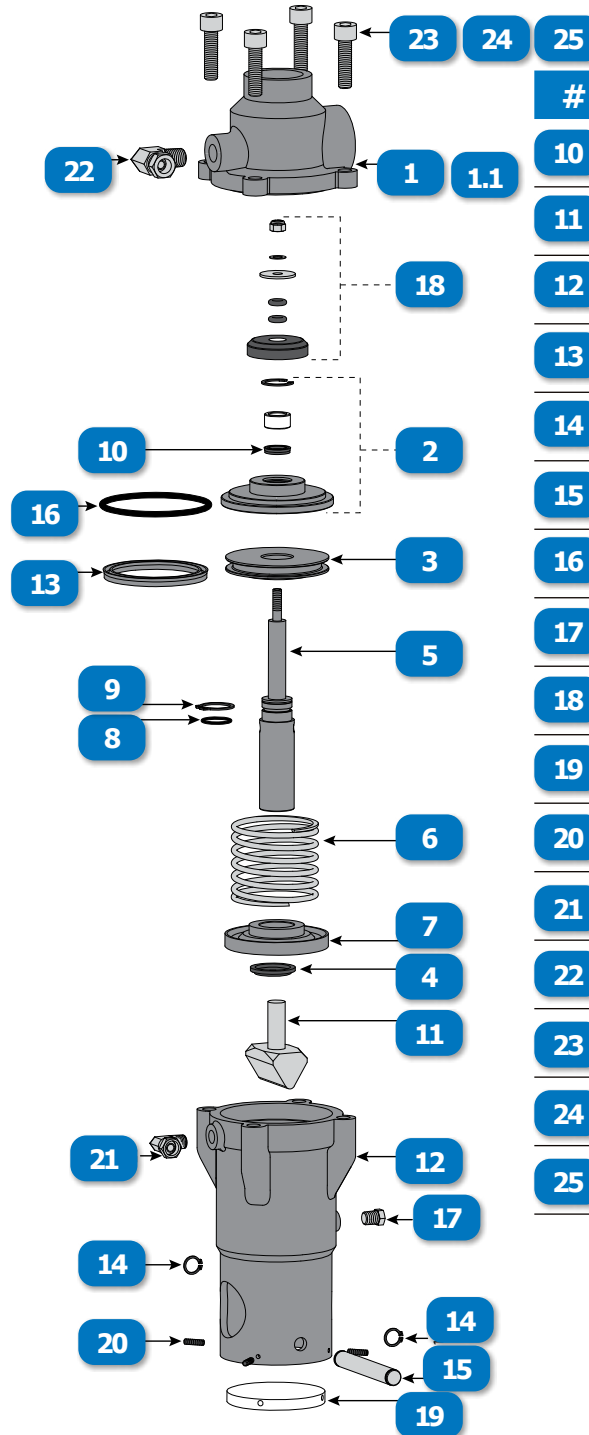

COMINATION VALVE II

#	DESCRIPTION	PART #
	VALVE, COMBINATION II, 1-1/4", COMPLETE	888-2225-000PB
	VALVE, COMBINATION II, 1-1/2", BIG-GUN™ COMPLETE	888-2225-001PB
	VALVE, COMBINATION & COMBINATION II, REPAIR KIT, INCLUDES # 4, 8, 9, 10, 13, 16 & 18	888-2223-00099PB
	BLOWDOWN HOSE ASSY, 3/4" x 18", SURVIVOR™, 4 PLY, WP 150 PSI (1-6 BAG)	888-4115-005PB
	BLOWDOWN HOSE ASSY, 3/4" x 3', SURVIVOR™, 4 PLY, WP 150 PSI	888-4115-00503PB
	BLOWDOWN HOSE ASSY, 3/4" x 10', SURVIVOR™, 4 PLY, WP 150 PSI	888-4115-00510PB
	BLOWDOWN HOSE ASSY, 3/4" x 15', SURVIVOR™, 4 PLY, WP 150 PSI	888-4115-00515PB
	BLOWDOWN HOSE ASSY, 3/4" x 25', SURVIVOR™, 4 PLY, WP 150 PSI	888-4115-00525PB
1	VALVE, COMBINATION II, BASE, 1-1/4"	888-2225-51100PB
1.1	VALVE, COMBINATION II, BASE, 1-1/2", BIG-GUN™	888-2225-51101PB
2	VALVE, COMBINATION & COMBINATION II, LOWER ROD GUIDE, INCLUDES SEAL (#10)	888-2223-00015PB
3	VALVE, COMBINATION & COMBINATION II, PISTON	888-2223-00011PB
4	VALVE, COMBINATION & COMBINATION II, SEAL, UPPER ROD	888-2223-00004PB
5	VALVE, COMBINATION & COMBINATION II, SHAFT	888-2223-00012PB
6	VALVE, COMBINATION & COMBINATION II, SPRING	888-2223-00005PB
7	VALVE, COMBINATION II, UPPER ROD GUIDE	888-2225-51500PB
8	VALVE, COMBINATION & COMBINATION II, O-RING, SHAFT	888-2223-00008PB
9	VALVE, COMBINATION & COMBINATION II, SNAP RING	888-2223-00009PB