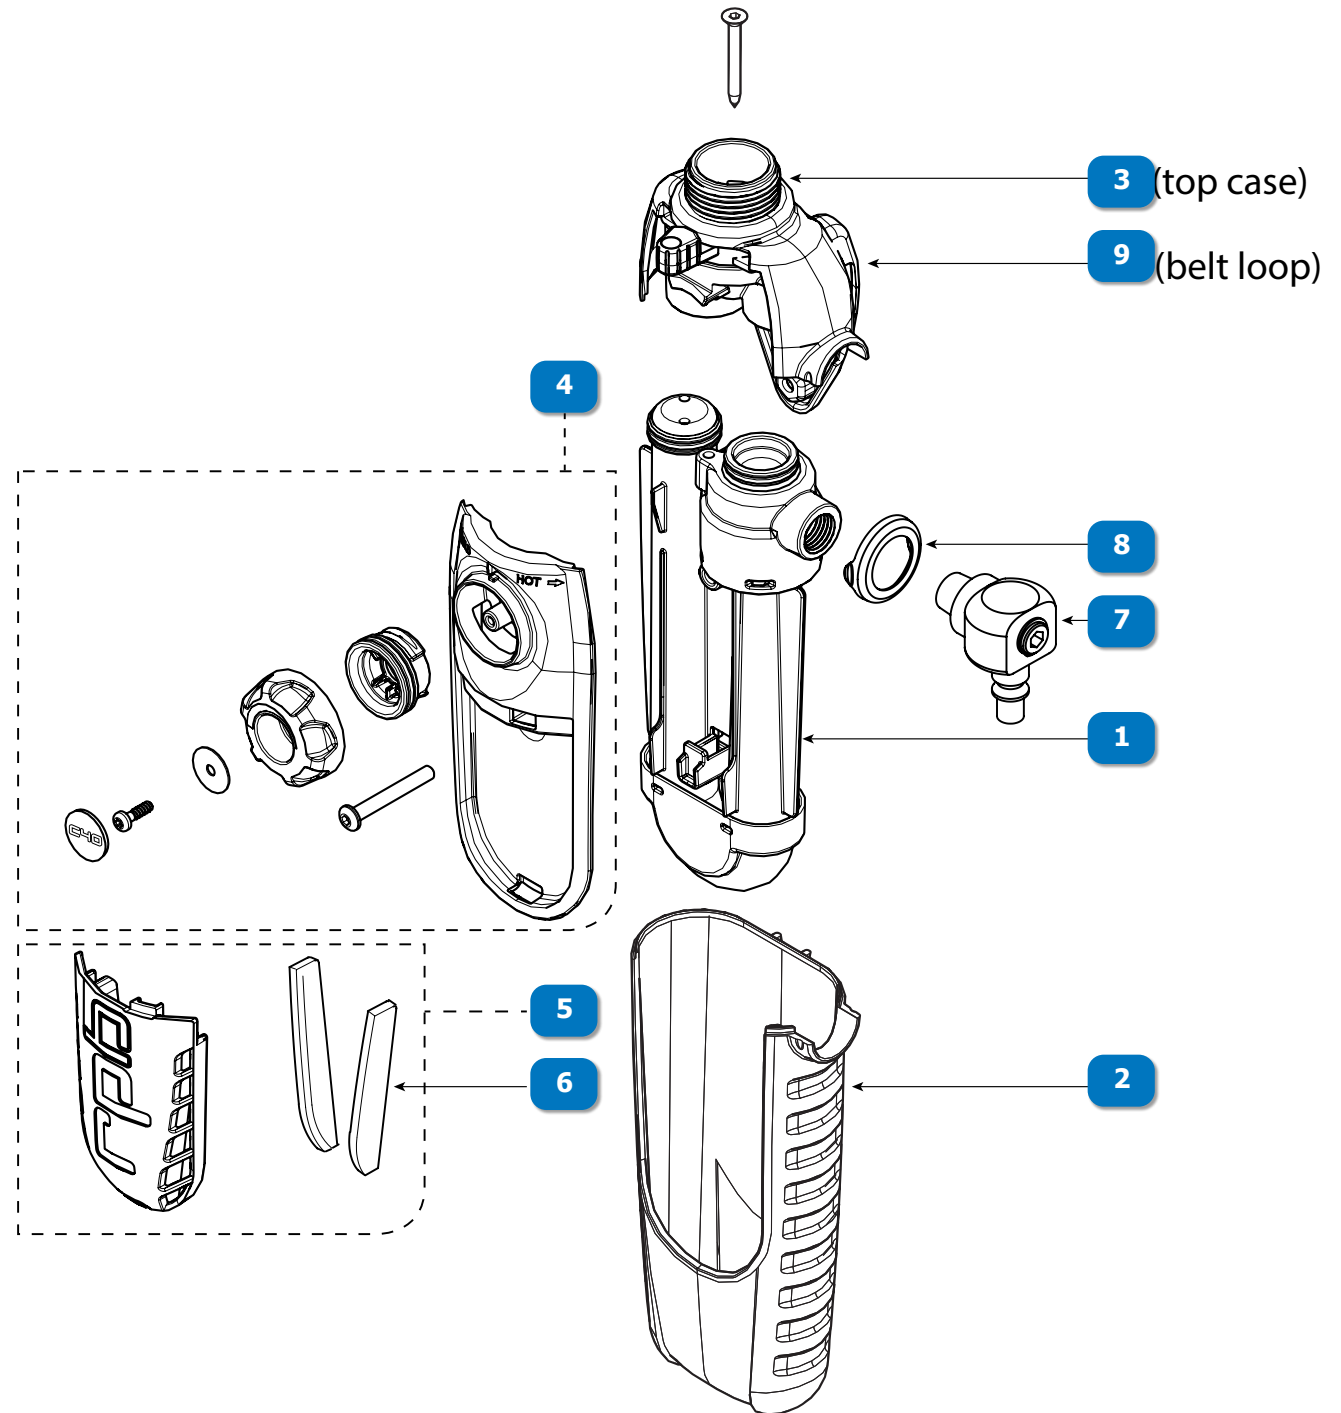

CLIMATE CONTROL DEVICE

RPB® C40™

#	DESCRIPTION	PART #
	RPB® C40 RESPIRATOR CLIMATE CONTROL DEVICE, COOLING/HEATING, ADJUSTABLE, W/BSP THREAD & BELT	03-501
1	U TUBE ASSEMBLY, RPB® C40 CLIMATE CONTROL DEVICE	03-510
2	BOTTOM CASE, RPB® C40 CLIMATE CONTROL DEVICE	03-514
3	TOP CASE ASSEMBLY, RPB® C40 CLIMATE CONTROL DEVICE	03-521
4	EXHAUST ASSEMBLY, RPB® C40 CLIMATE CONTROL DEVICE	03-522
5	SILENCER ASSEMBLY, RPB® C40 CLIMATE CONTROL DEVICE	03-526
6	SILENCERS (PAIR), RPB® C40 CLIMATE CONTROL DEVICE	03-537
7	QUICK DISCONNECT SWIVEL PLUG, RPB® C40 CLIMATE CONTROL DEVICE	03-012-PMS
8	INLET COLLAR, RPB® C40 CLIMATE CONTROL DEVICE	03-536
9	BELT LOOP & NUT, RPB® C40 CLIMATE CONTROL DEVICE	03-539