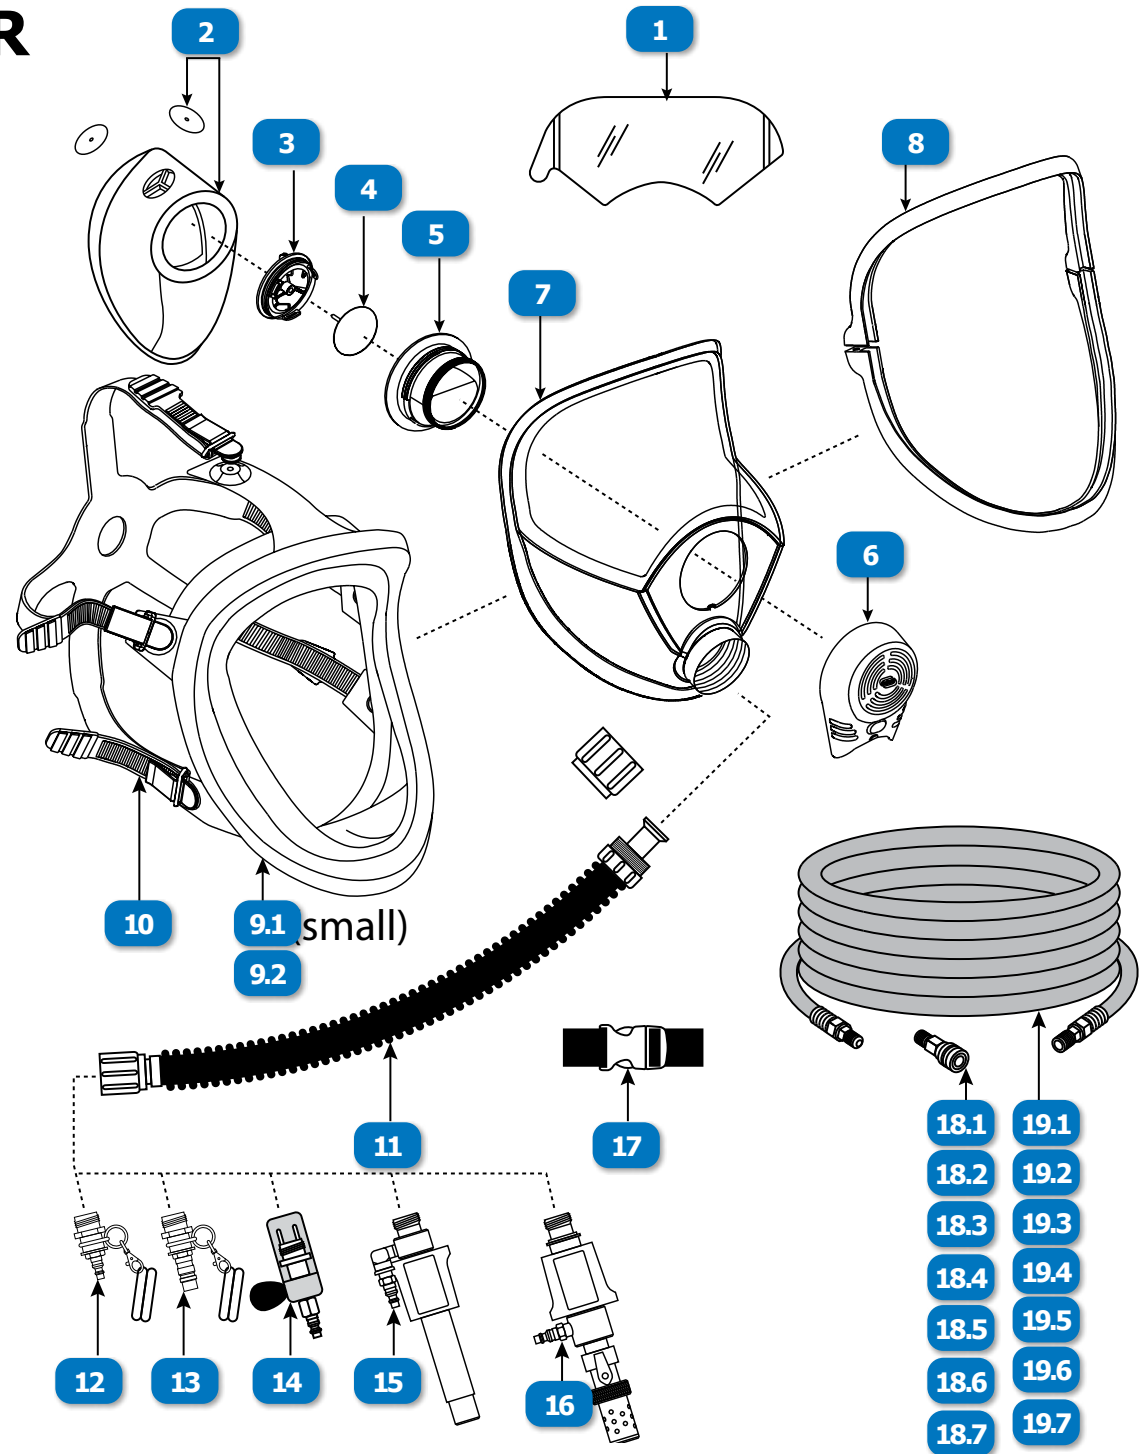

SPECTRUM SERIES® RESPIRATOR

BULLARD® (Pg. 1 of 2)

#	DESCRIPTION	PART #
	BULLARD SPECTRUM SERIES, CONTINUOUS FLOW FULL-FACE MASK-STYLE COMPRESSED AIR RESPIRATOR, SMALL FACEPIECE, F40 ADJUSTABLE FLOW 1/4" INDUSTRIAL INTERCHANGE	SPEC40S
	BULLARD SPECTRUM SERIES, CONTINUOUS FLOW FULL-FACE MASK-STYLE FREE AIR PUMP RESPIRATOR, MEDIUM/LARGE FACEPIECE, F35 CONSTANT FLOW 1/2" INDUSTRIAL INTERCHANGE	SPEC35L
	BULLARD SPECTRUM SERIES, CONTINUOUS FLOW FULL-FACE MASK-STYLE FREE AIR PUMP RESPIRATOR, SMALL FACEPIECE, F35 CONSTANT FLOW 1/2" INDUSTRIAL INTERCHANGE	SPEC35S
	BULLARD SPECTRUM SERIES, CONTINUOUS FLOW FULL-FACE MASK-STYLE FREE AIR PUMP RESPIRATOR PACKAGE, INCLUDES, AC1000 COOL TUBE, MEDIUM/LARGE FACEPIECE W/ BREATHING TUBE, "ICE PUMP" FREE AIR PUMP, 100' AIR SUPPLY HOSE, & V15 INDUSTRIAL INTERCHANGE QD COUPLER	SPEC40ICESYS
	BULLARD SPECTRUM POWERED AIR-PURIFYING RESPIRATOR, FULL-FACE MASK, M/L, AND EVA PAPR W/ EVABAT2 BATTERY (GREEN), FILTER NOT INCLUDED	EVASPECL
	BULLARD SPECTRUM SERIES, FACEPIECE ASSEMBLY, MEDIUM/LARGE (INCLUDES FACEPIECE, LENS, HEAD STRAPS, EXHALATION VALVE & FACEPIECE COMPONENTS)	SPECCFML
	BULLARD SPECTRUM SERIES, FACEPIECE ASSEMBLY, SMALL (INCLUDES FACEPIECE, LENS, HEAD STRAPS, EXHALATION VALVE & FACEPIECE COMPONENTS)	SPECCFS
	BULLARD SPECTRUM SERIES, ANTI FOG WIPE (10 PACK)	AFW45
	BULLARD SPECTRUM SERIES, SPECTACLE FRAME ASSEMBLY	PL
1	BULLARD SPECTRUM SERIES, MYLAR LENS COVER, CLEAR (25 PACK)	LC
2	BULLARD SPECTRUM SERIES, NOSE CUP	LNK
3	BULLARD SPECTRUM SERIES, CONSTANT FLOW EXHALATION VALVE SEAT AND O-RING	EVO
4	BULLARD SPECTRUM SERIES, EXHALATION VALVE (5 PACK)	6059