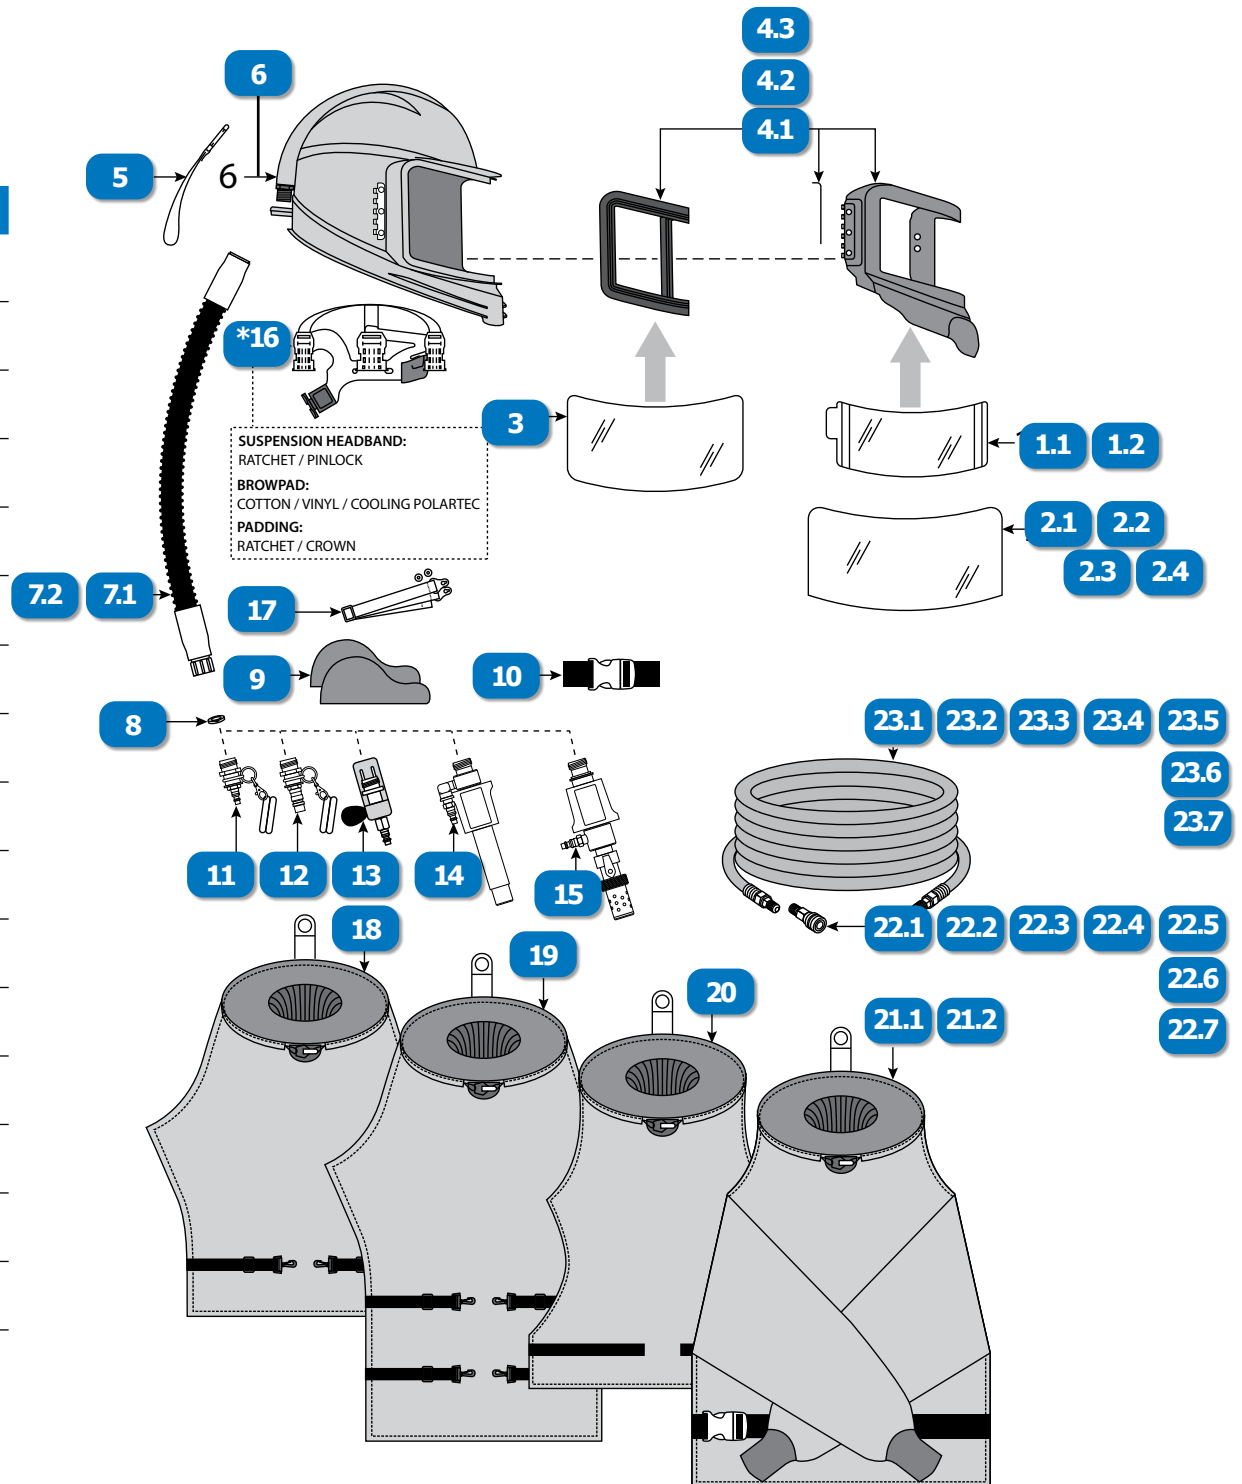

GENVX® RESPIRATOR

BULLARD® (Pg. 1 of 3)

#	DESCRIPTION	PART #
	BULLARD GENVX(GVX), COMPRESSED AIR RESPIRATOR, TYPE CE, 28" CAPE 28VX, F30 CONSTANT FLOW 1/4" INDUSTRIAL INTERCHANGE	GVX2830 OEM
	BULLARD GENVX(GVX), COMPRESSED AIR RESPIRATOR, TYPE CE, 38" CAPE 38VX, F30 CONSTANT FLOW 1/4" INDUSTRIAL INTERCHANGE	GVX3830
	BULLARD GENVX(GVX), COMPRESSED AIR RESPIRATOR, TYPE CE, 38" PARKA PKVX, F30 CONSTANT FLOW 1/4" INDUSTRIAL INTERCHANGE	GVXPK30
	BULLARD GENVX(GVX), COMPRESSED AIR RESPIRATOR, TYPE CE, 28" CAPE 28VX, AC1000 COOL TUBE, 1/4" INDUSTRIAL INTERCHANGE	GVX2830AC1000
	BULLARD GENVX(GVX), COMPRESSED AIR RESPIRATOR, TYPE CE, 38" CAPE 38VX, AC1000 COOL TUBE, 1/4" INDUSTRIAL INTERCHANGE	GVX3830AC1000
	BULLARD GENVX(GVX), COMPRESSED AIR RESPIRATOR, TYPE CE, 38" PARKA PKVX, AC1000 COOL TUBE, 1/4" INDUSTRIAL INTERCHANGE	GVXPK30AC1000
	BULLARD GENVX(GVX), COMPRESSED AIR RESPIRATOR, TYPE CE, 28" CAPE 28VX, HC2400 HOT/COLD TUBE, 1/4" INDUSTRIAL INTERCHANGE	GVX2830HC2400
	BULLARD GENVX(GVX), COMPRESSED AIR RESPIRATOR, TYPE CE, 38" CAPE 38VX, HC2400 HOT/COLD TUBE, 1/4" INDUSTRIAL INTERCHANGE	GVX3830HC2400
	BULLARD GENVX(GVX), COMPRESSED AIR RESPIRATOR, TYPE CE, 38" PARKA PKVX, HC2400 HOT/COLD TUBE, 1/4" INDUSTRIAL INTERCHANGE	GVXPK30HC2400
	BULLARD GENVX(GVX), FREE AIR PUMP RESPIRATOR, TYPE CE, 28" CAPE 28VX, F35 CONSTANT FLOW 1/2" INDUSTRIAL INTERCHANGE	GVX2835
	BULLARD GENVX(GVX), FREE AIR PUMP RESPIRATOR, TYPE CE, 38" CAPE 38VX, F35 CONSTANT FLOW 1/2" INDUSTRIAL INTERCHANGE	GVX3835
	BULLARD GENVX(GVX), FREE AIR PUMP RESPIRATOR, TYPE CE, 38" PARKA PKVX, F35 CONSTANT FLOW 1/2" INDUSTRIAL INTERCHANGE	GVXPK35
1.1	BULLARD GENVX(GVX), PERFORATED TEAR AWAY LENSES (25 PACK), TYPE CE	GVXPLC
1.2	BULLARD GENVX(GVX), MYLAR LENS COVER .003" THICK, CLEAR, ADHESIVE BACKED (25 PACK), TYPE CE	GVXLC
2.1	BULLARD GENVX(GVX), PETG OUTER LENS .040" THICK, CLEAR (25 PACK), TYPE CE	GVXOL40
2.2	BULLARD GENVX(GVX), PETG OUTER LENS .015" THICK, CLEAR (50 PACK), TYPE CE	GVXOL15