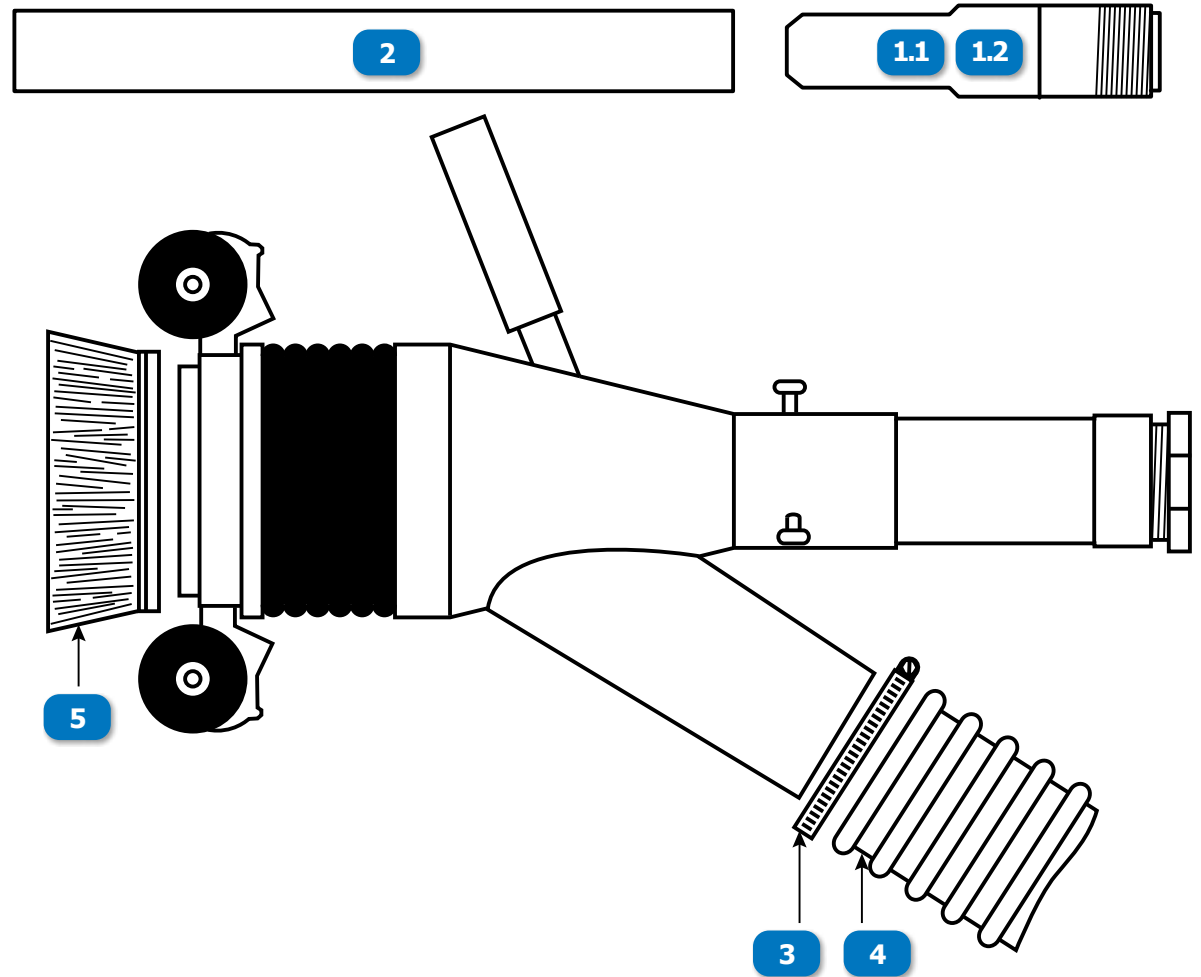

VACUUM BLASTER 4/6

EMPIRE STYLE

#	DESCRIPTION	PART #
	CONSUMABLE PARTS KIT, VACUUM BLASTER 4/6, INCLUDES (6) #800-058 & (14) #800-078	800090
1.1	NOZZLE, SIAION, LONG VENTURI, 1/4" BORE, 1" ENTRY, 1-1/4" BRASS THREADS, (IMC) POLY JACKET	800061
1.2	NOZZLE, SIAION, LONG VENTURI, 3/8" BORE, 1" ENTRY, 1-1/4" BRASS NPSM THREAD, POLY JACKET	SN156-6P
2	CENTER TUBE, 2-1/4" OD x .065" WALL x 16" LONG (VACUUM BLASTER 4/6)	800058
3	CLAMP, HOSE 3"	HS48
4	HOSE, 3" x 60, BLAST & VACUUM H301	800144
5	BRUSH, VACUUM BLASTER 4/6	800078